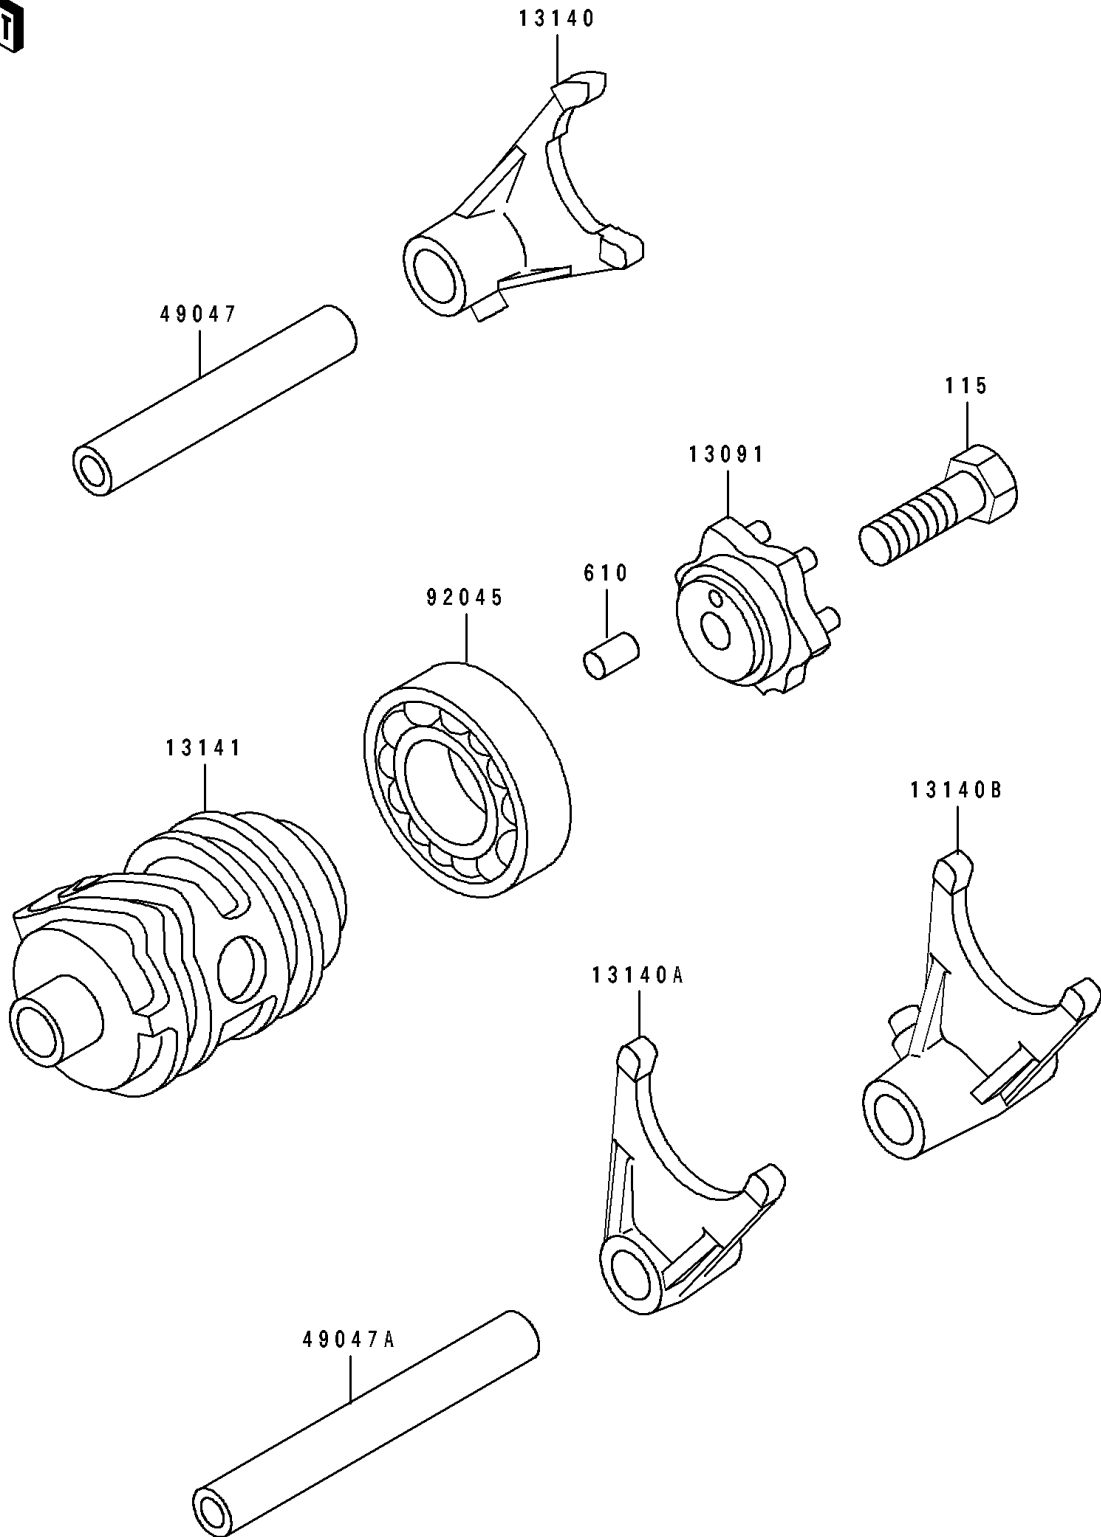

# 1994 Big Wheel

## PARTS DIAGRAM

## PARTS LIST

Gear Change Drum/Shift Fork(s)

**ITEM NAME**

**PART NUMBER**

**QUANTITY**

---