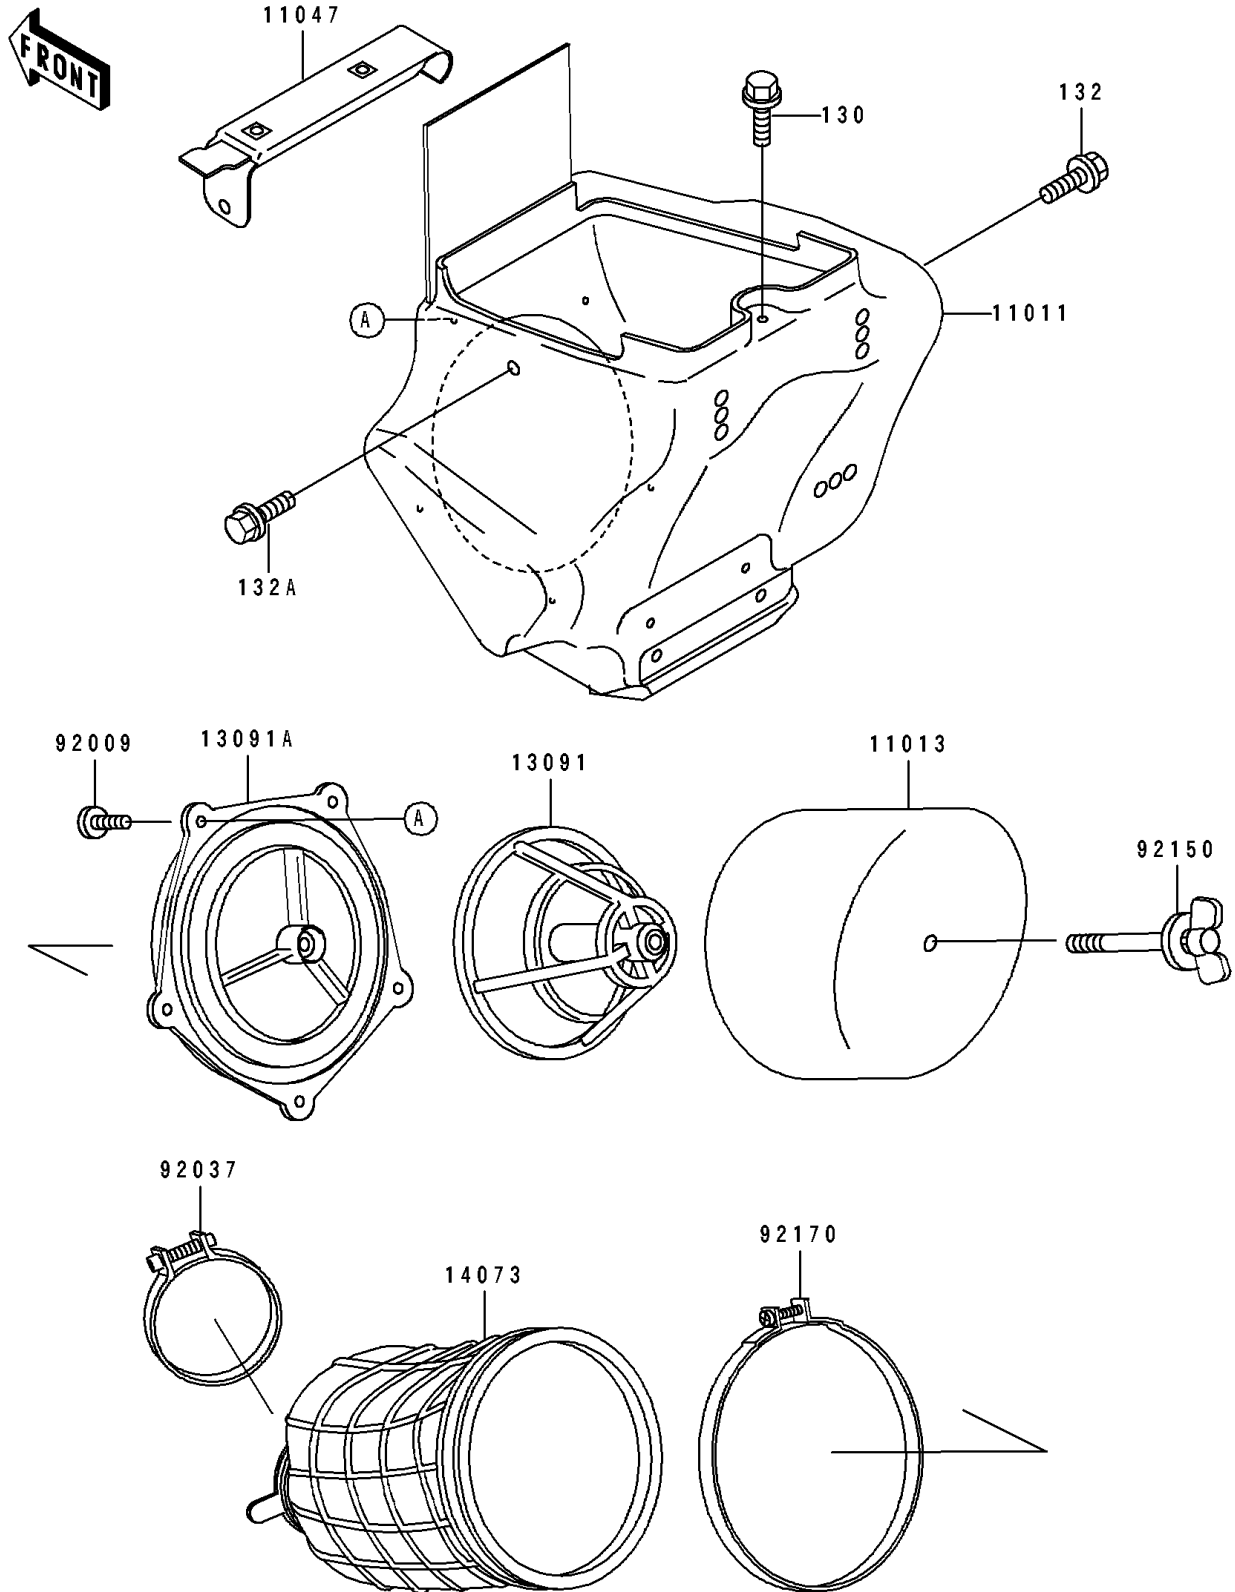

1994 Big Wheel

PARTS DIAGRAM

Air Cleaner

E1130

1994 Big Wheel

PARTS LIST

Air Cleaner

ITEM NAME

PART NUMBER

QUANTITY
