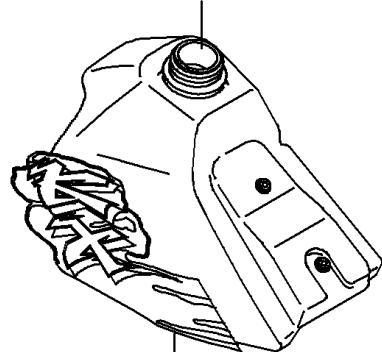

1992 KX80

PARTS DIAGRAM

Label(KX80-R2/T2)

Ref. Fuel Tank

56049B

56049C

Ref. Radiator

F2860

Ref. Side Cover

56049

56049A

56040

Ref. Fender

Ref. Swing Arm

56050

56050A