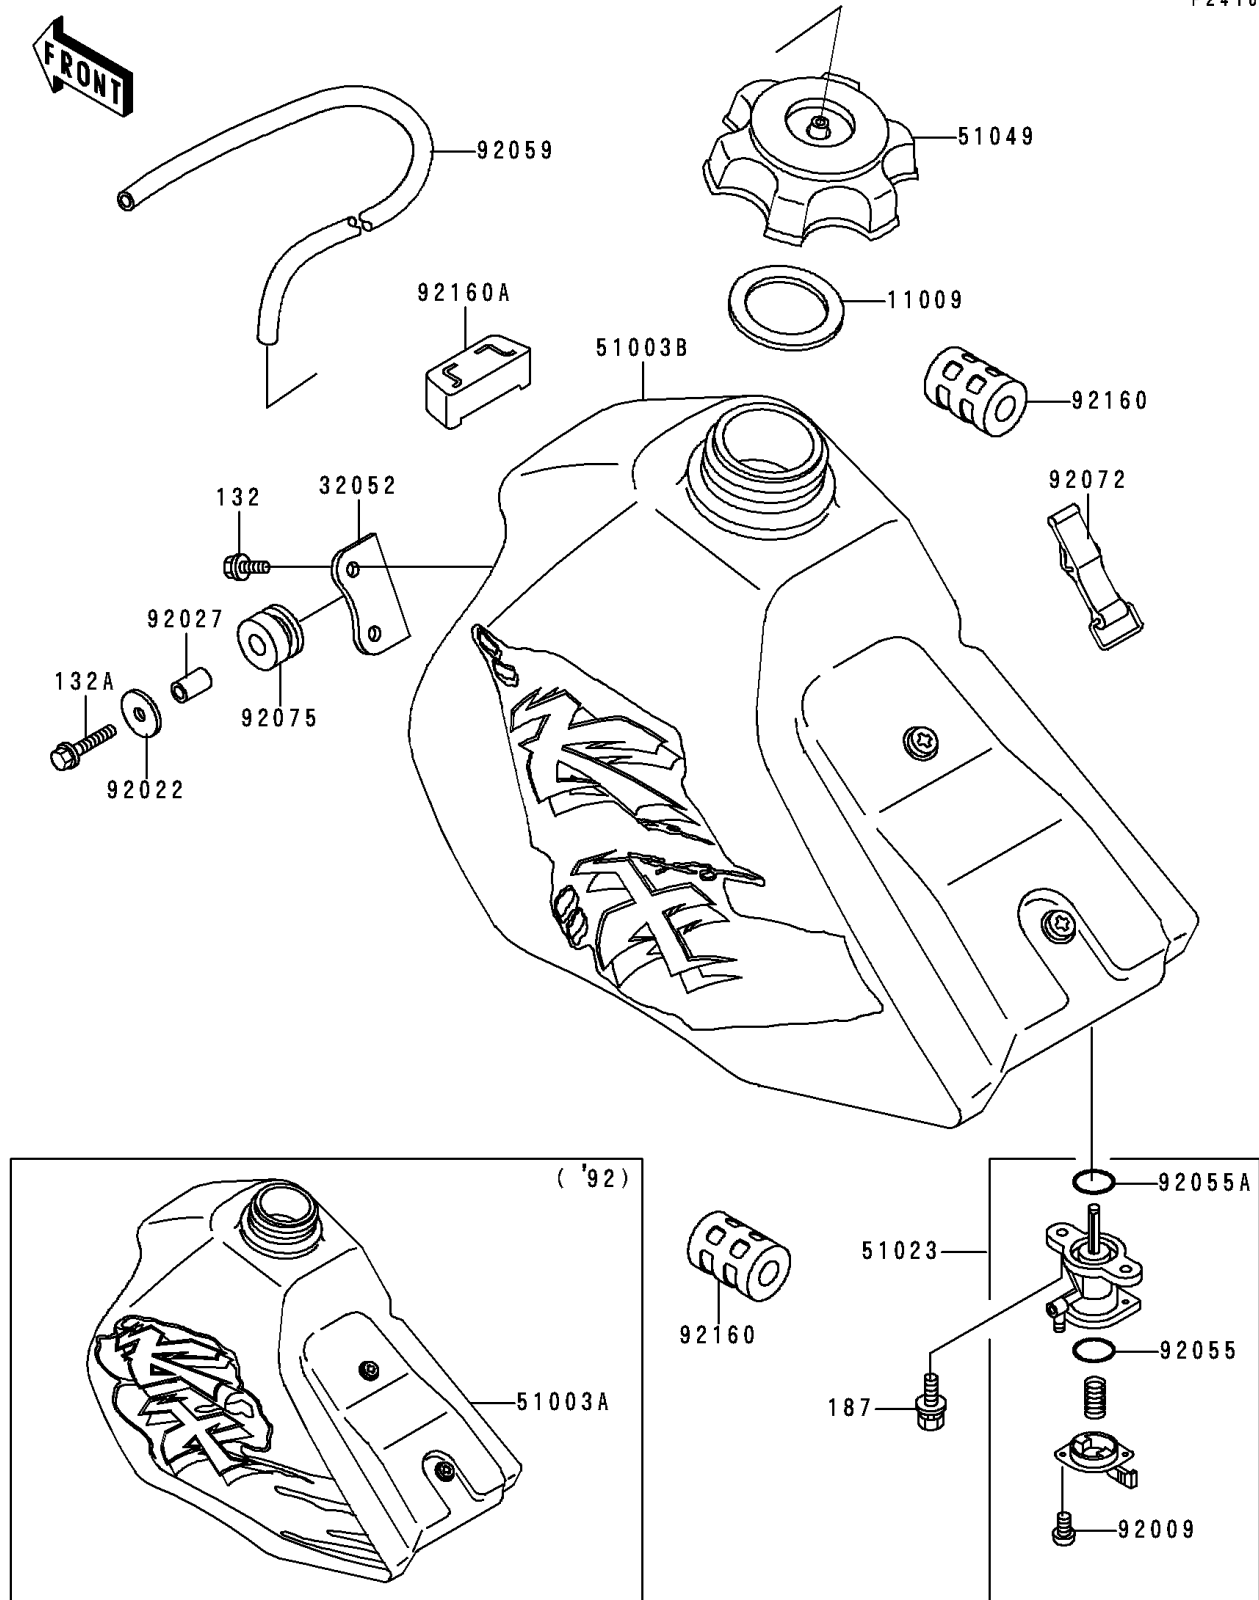

1992 KX80

PARTS DIAGRAM

Fuel Tank

F2410

1992 KX80

PARTS LIST

Fuel Tank

Kawasaki

Let the Good Times Roll®

ITEM NAME

PART NUMBER

QUANTITY
