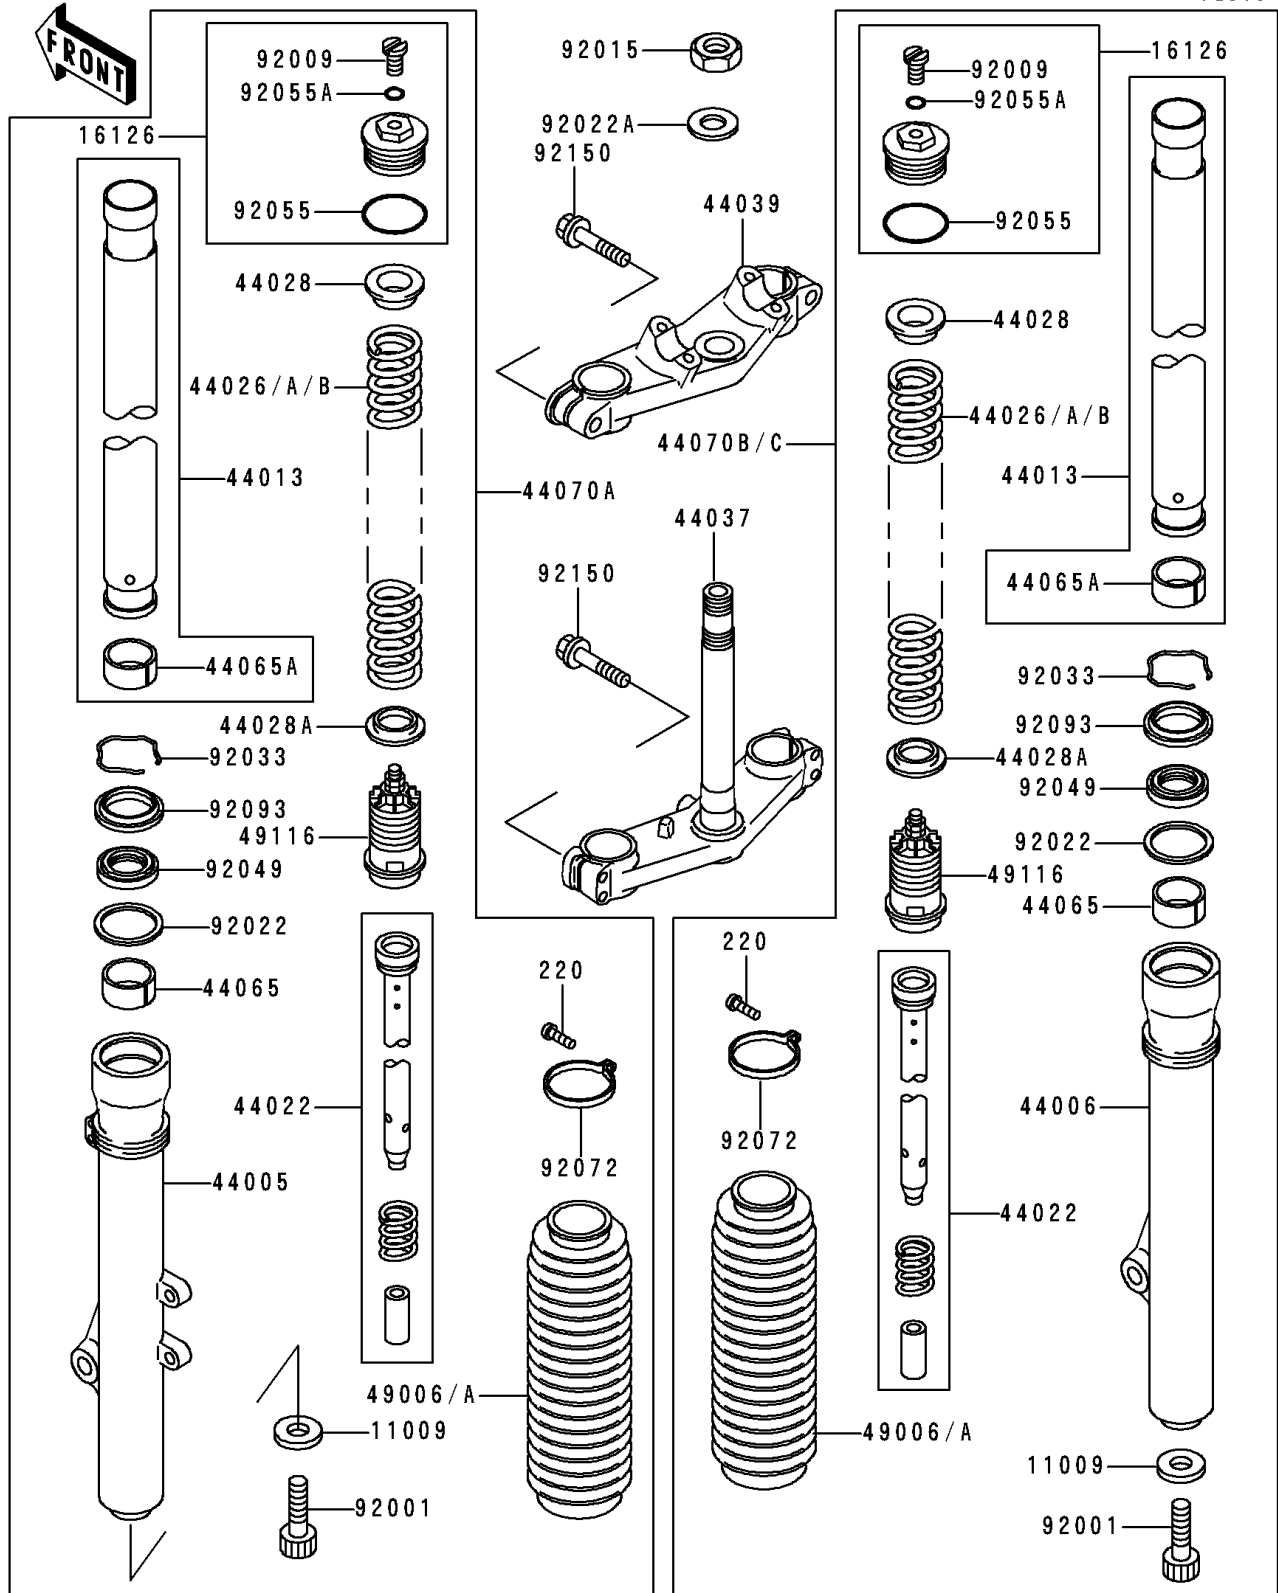

1992 KX80

PARTS DIAGRAM

Front Fork(KX80-R2/R3)

F2340

1992 KX80

PARTS LIST

Front Fork(KX80-R2/R3)

ITEM NAME

PART NUMBER

QUANTITY
