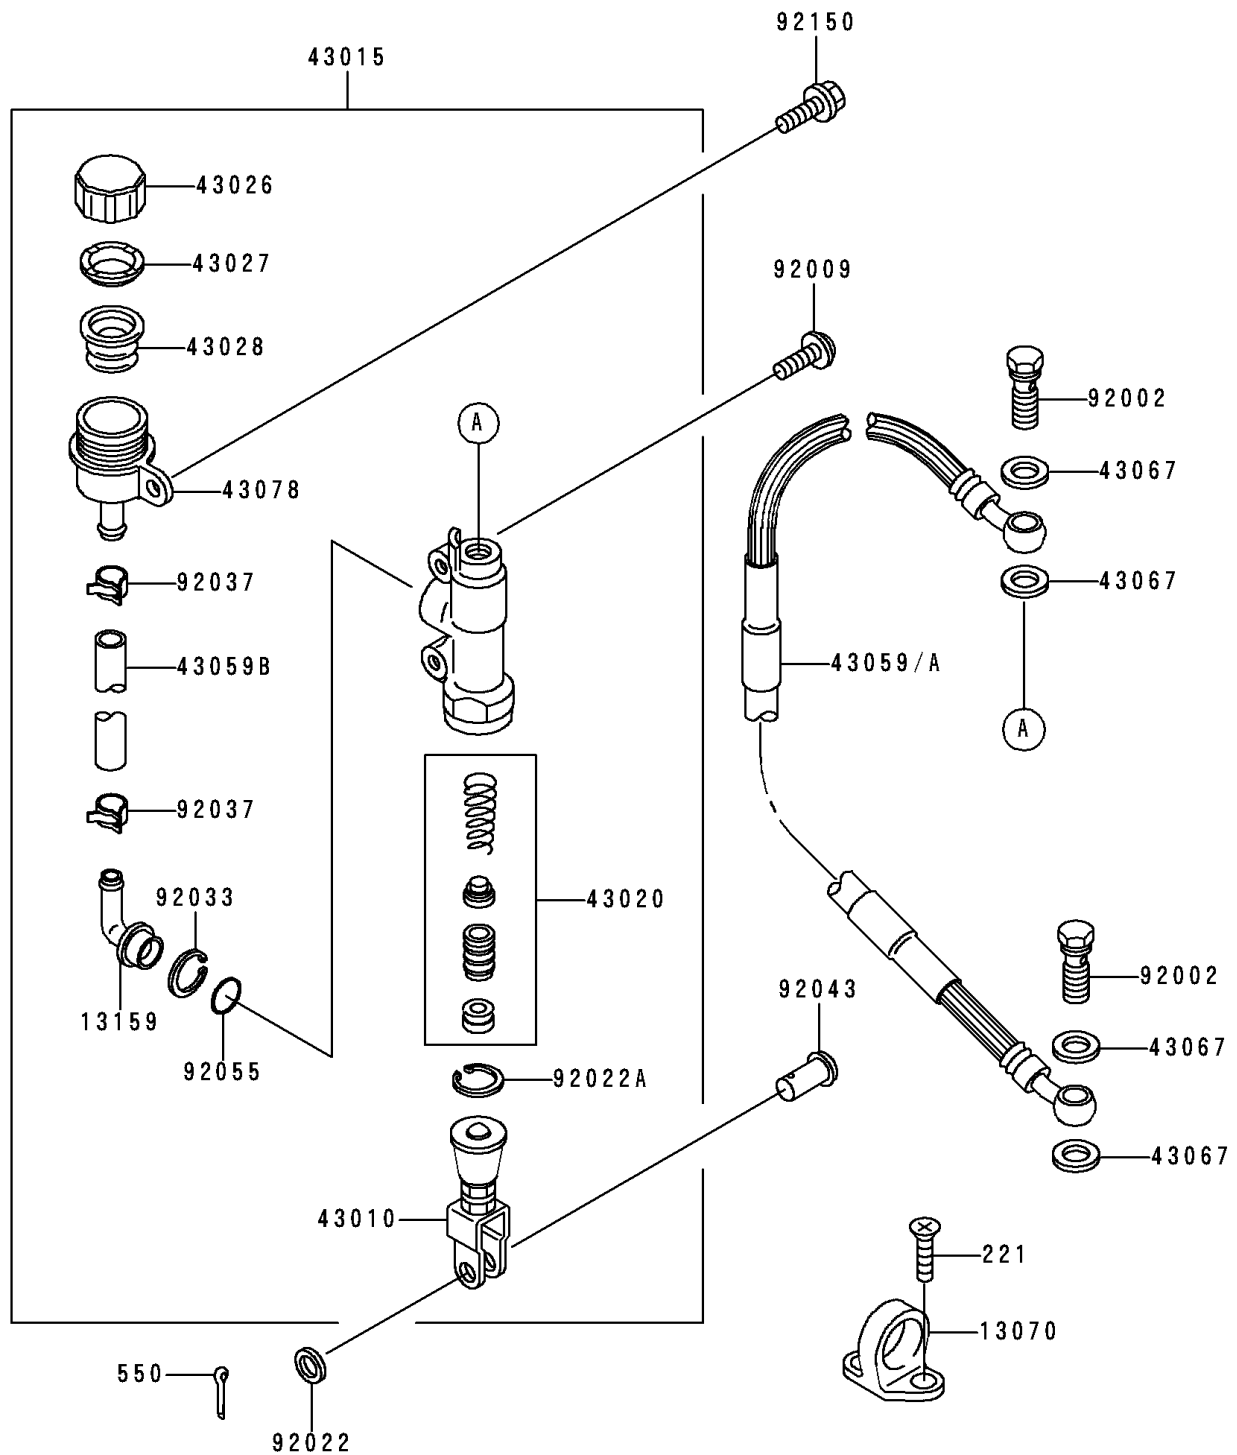

1992 KX80

PARTS DIAGRAM

Rear Master Cylinder

F2293

1992 KX80

PARTS LIST

Rear Master Cylinder

ITEM NAME

PART NUMBER

QUANTITY
