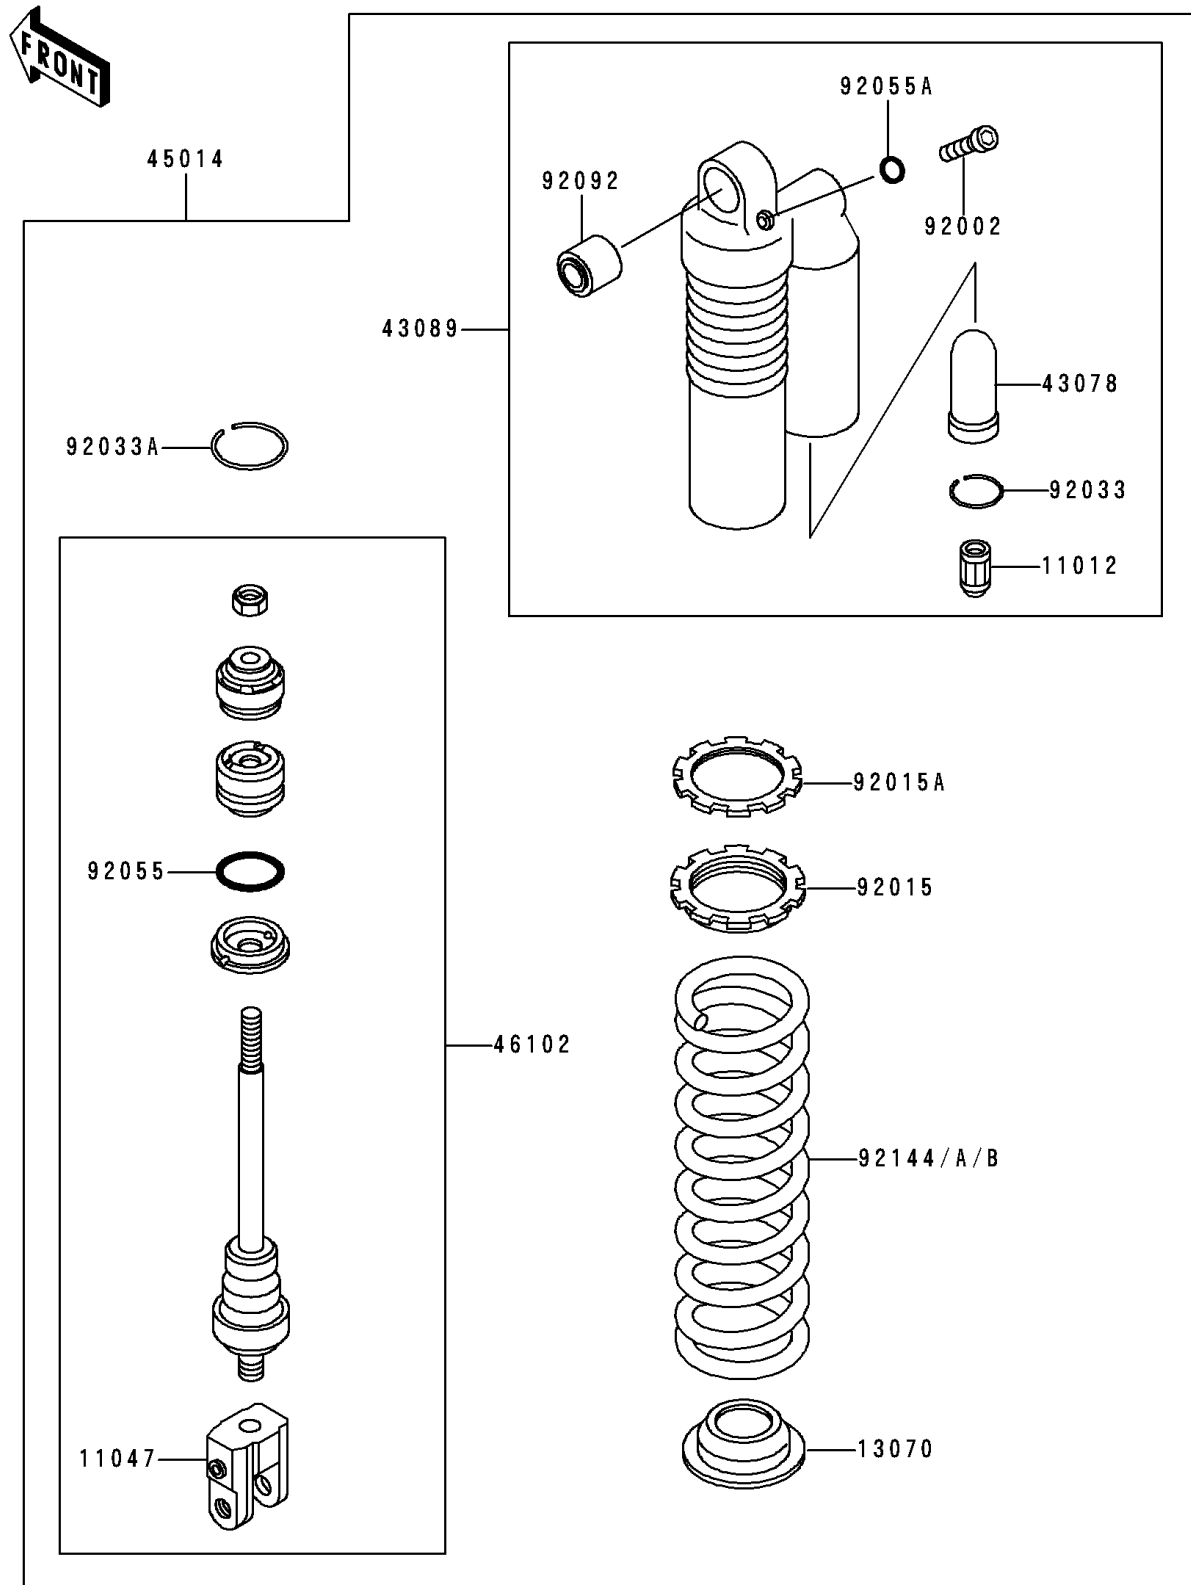

1992 KX80

PARTS DIAGRAM

Shock Absorber

F2280

1992 KX80

PARTS LIST

Shock Absorber

Kawasaki

Let the Good Times Roll®

ITEM NAME

PART NUMBER

QUANTITY
