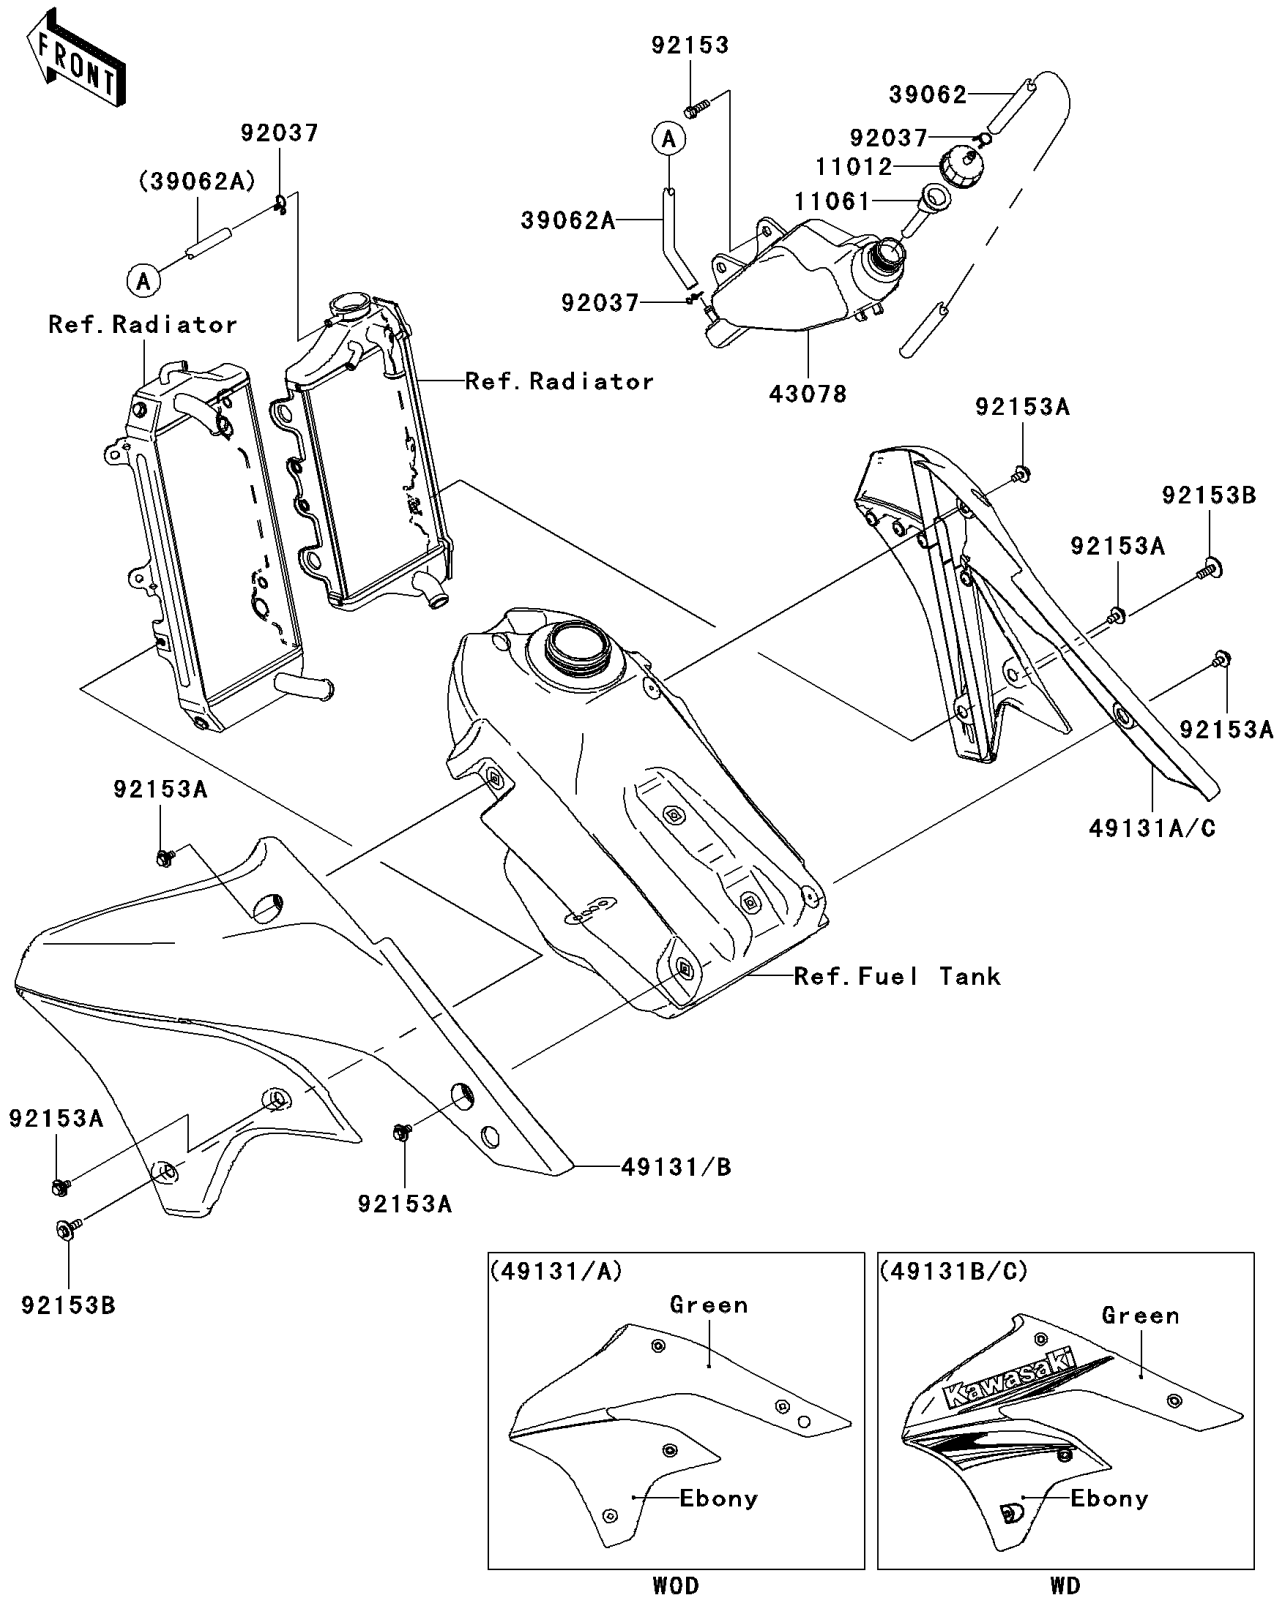

2009 KLX[®] 450R

PARTS DIAGRAM

Engine Shrouds

E3036

2009 KLX[®] 450R

PARTS LIST

Engine Shrouds

Kawasaki

Let the Good Times Roll[®]

ITEM NAME

PART NUMBER

QUANTITY
