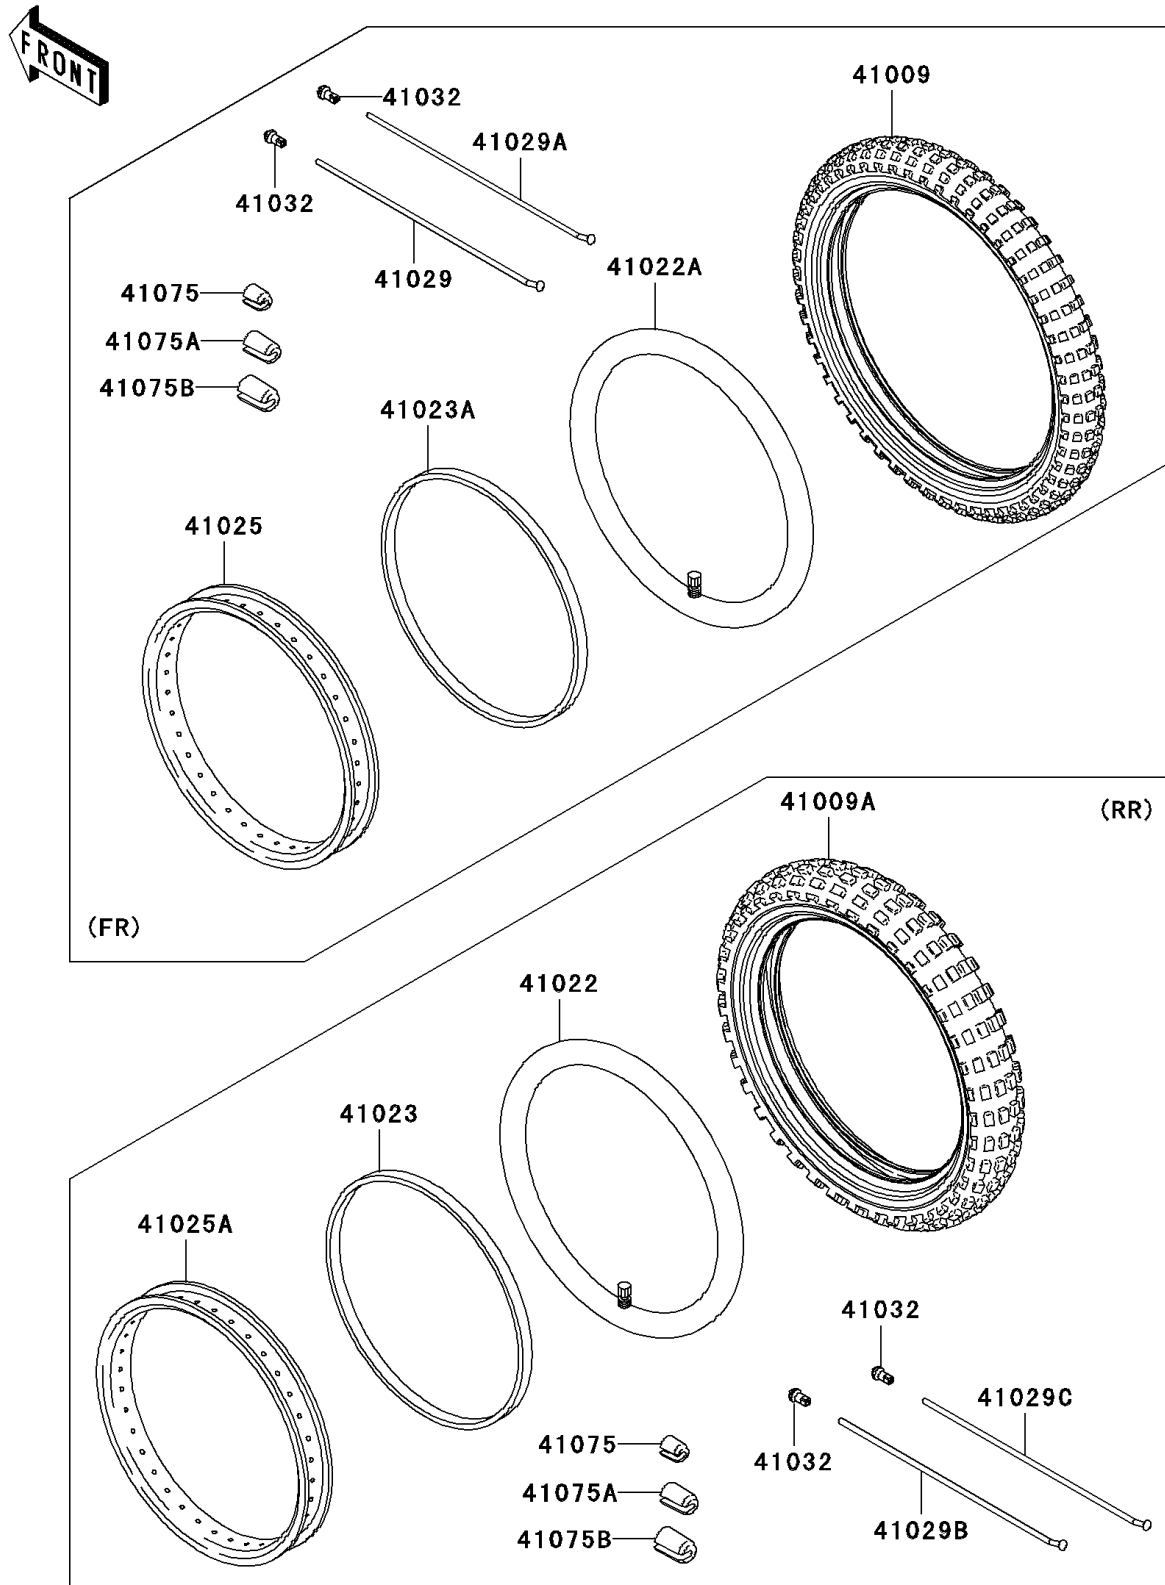

2010 KLR™ 650

PARTS DIAGRAM

Wheels/Tires

F2210

2010 KLR™ 650

PARTS LIST

Wheels/Tires

Kawasaki

Let the Good Times Roll®

ITEM NAME

PART NUMBER

QUANTITY
