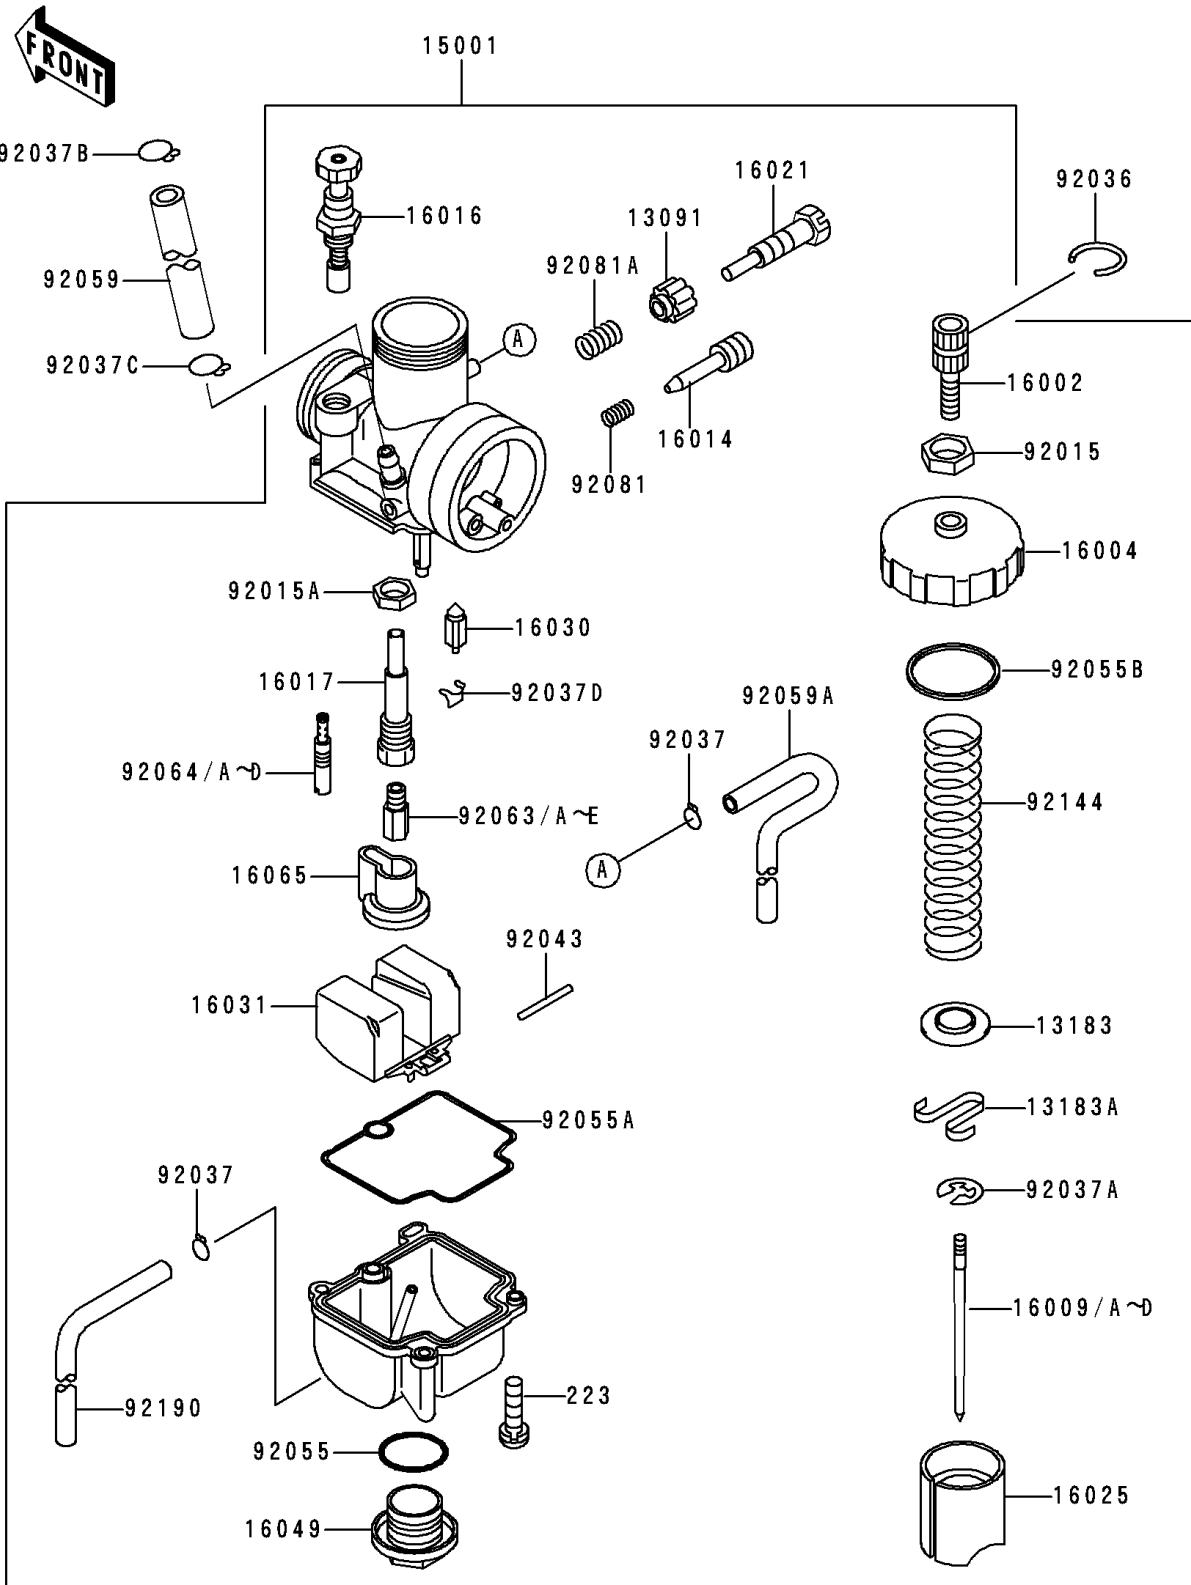

1992 KX80

PARTS DIAGRAM

Carburetor

E1611

1992 KX80

PARTS LIST

Carburetor

Kawasaki

Let the Good Times Roll®

ITEM NAME

PART NUMBER

QUANTITY
