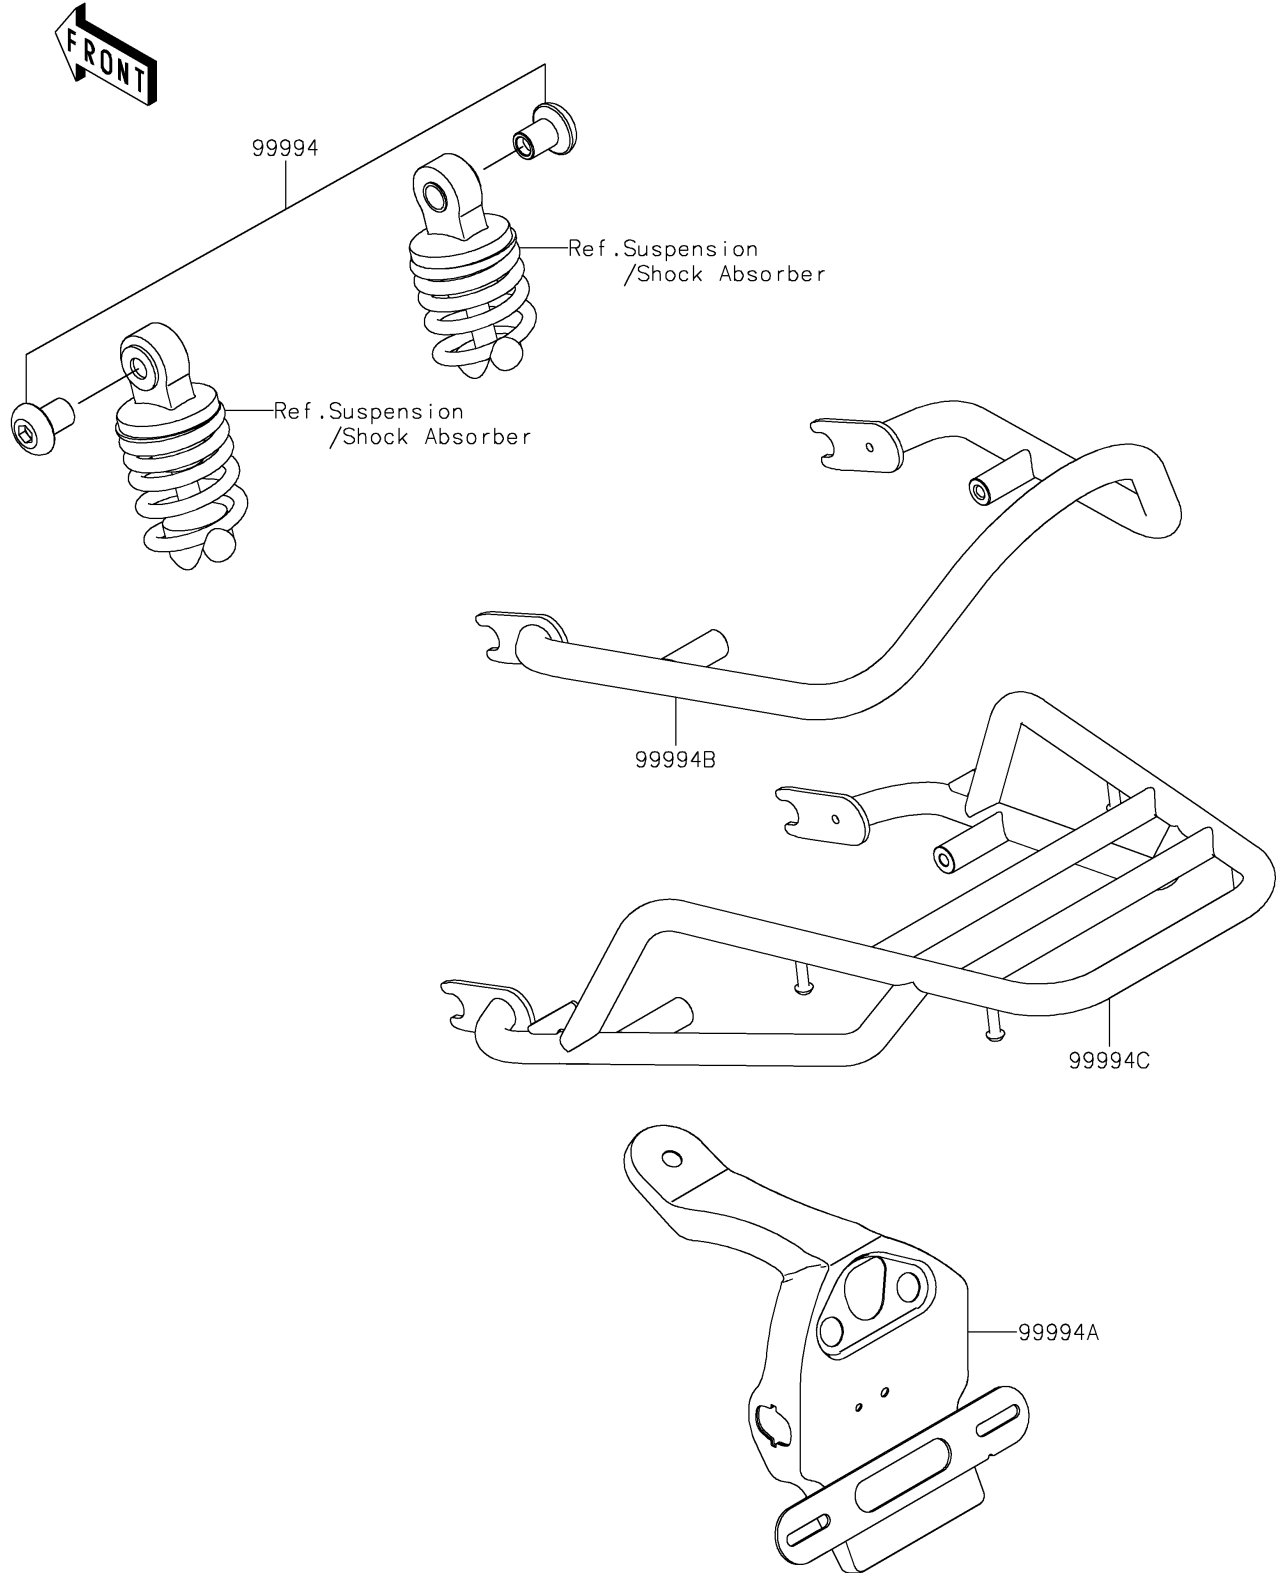

2021 W800

PARTS DIAGRAM

Accessory(RR Carrier and Grab Rail etc)

F2910D

2021 W800

PARTS LIST

Accessory(RR Carrier and Grab Rail etc)

ITEM NAME

PART NUMBER

QUANTITY
