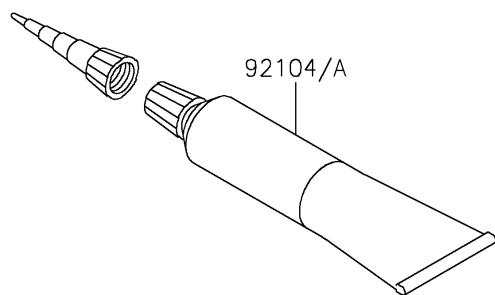

2021 W800

PARTS DIAGRAM

Owner's Tools

F2810

2021 W800

PARTS LIST

Owner's Tools

Kawasaki

Let the Good Times Roll®

ITEM NAME

PART NUMBER

QUANTITY
