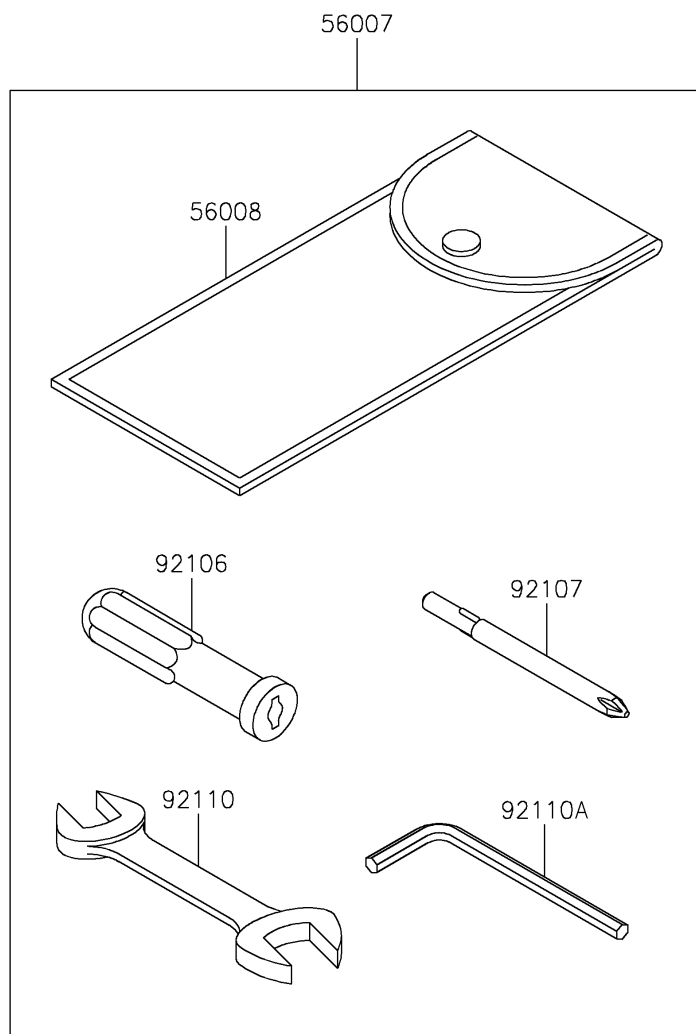

2021 W800

PARTS DIAGRAM

Owner's Tools

F2810

2021 W800

PARTS LIST

Owner's Tools

Kawasaki

Let the Good Times Roll®

ITEM NAME

PART NUMBER

QUANTITY
