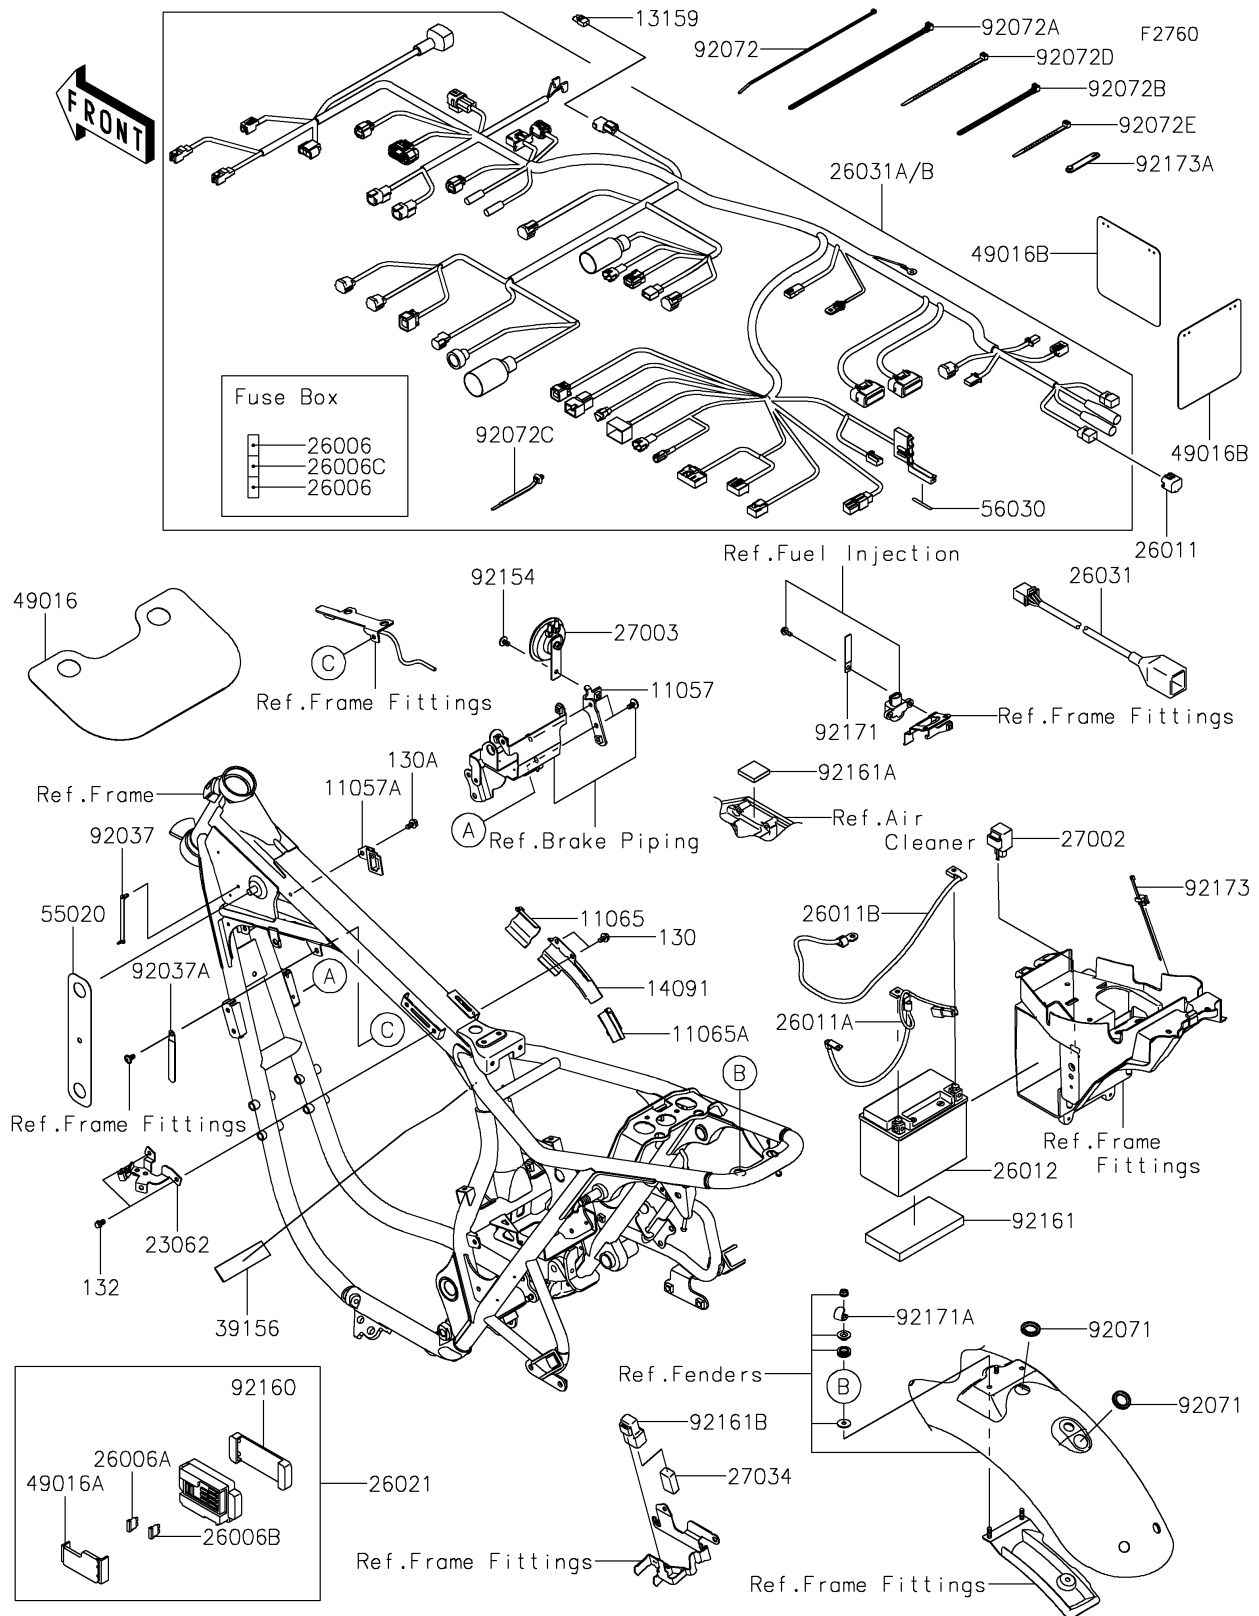

2021 W800

PARTS DIAGRAM

Chassis Electrical Equipment