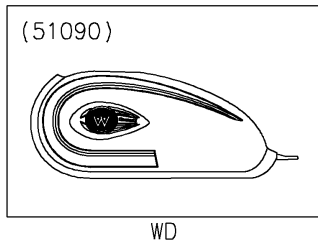

2021 W800

PARTS DIAGRAM

Fuel Tank

F2410

(51090)

WD

Ref. Ignition Switch
/Locks
/Reflectors

220

PART NUMBER

QUANTITY
