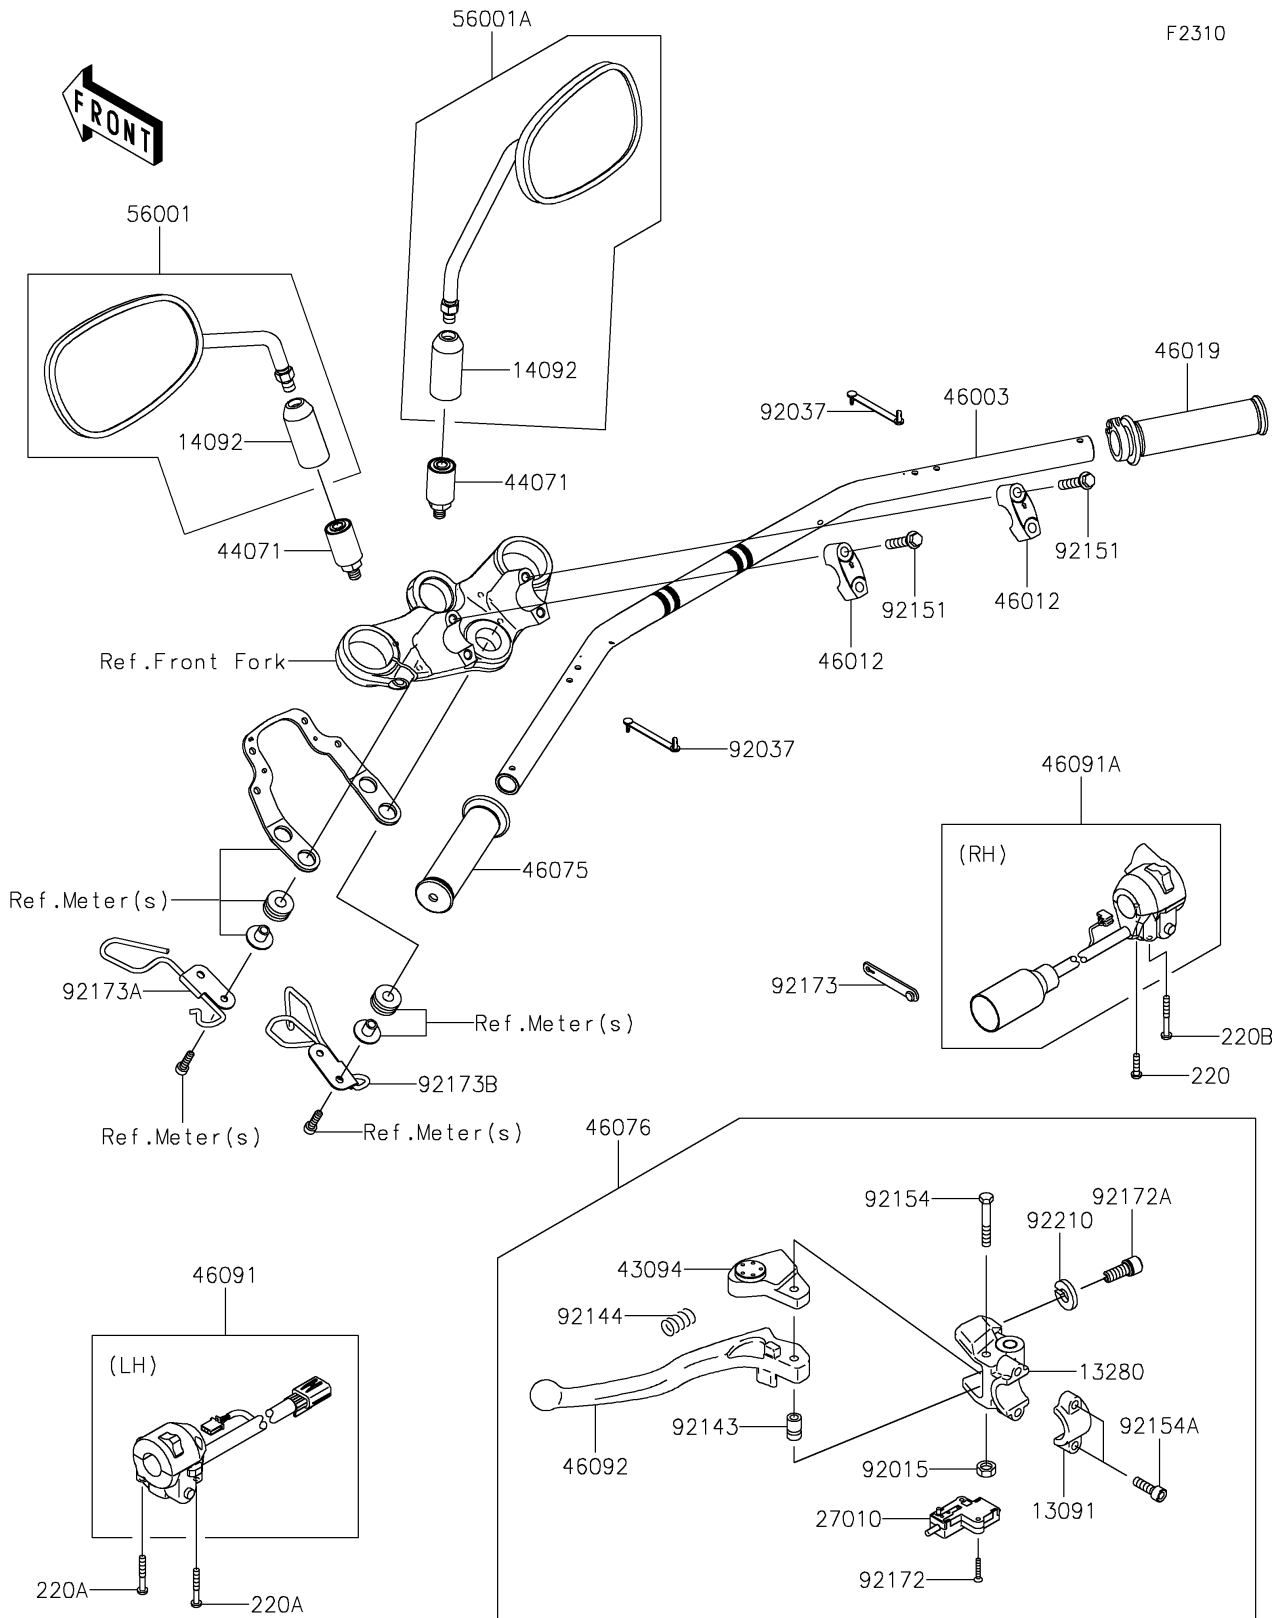

2021 W800

PARTS DIAGRAM

Handlebar

2021 W800

PARTS LIST

Handlebar

Kawasaki

Let the Good Times Roll®

ITEM NAME

PART NUMBER

QUANTITY
