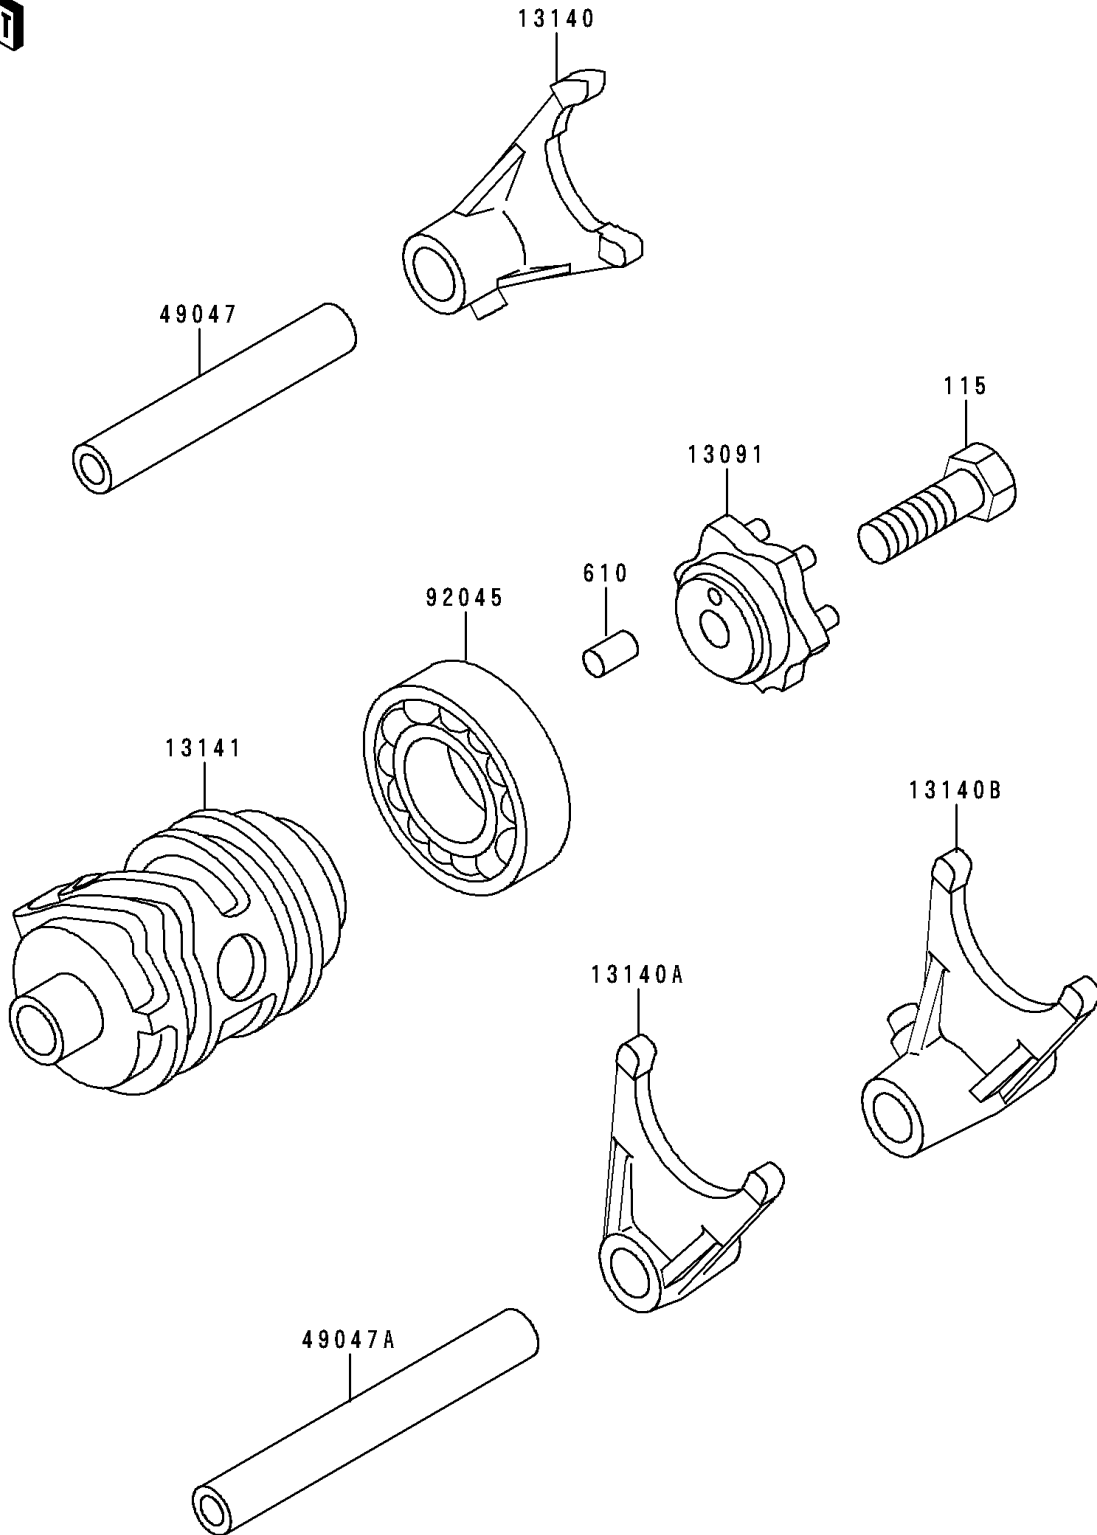

1992 KX80

PARTS DIAGRAM

Change Drum/Shift Fork

E1362

1992 KX80

PARTS LIST

Change Drum/Shift Fork

ITEM NAME

PART NUMBER

QUANTITY
