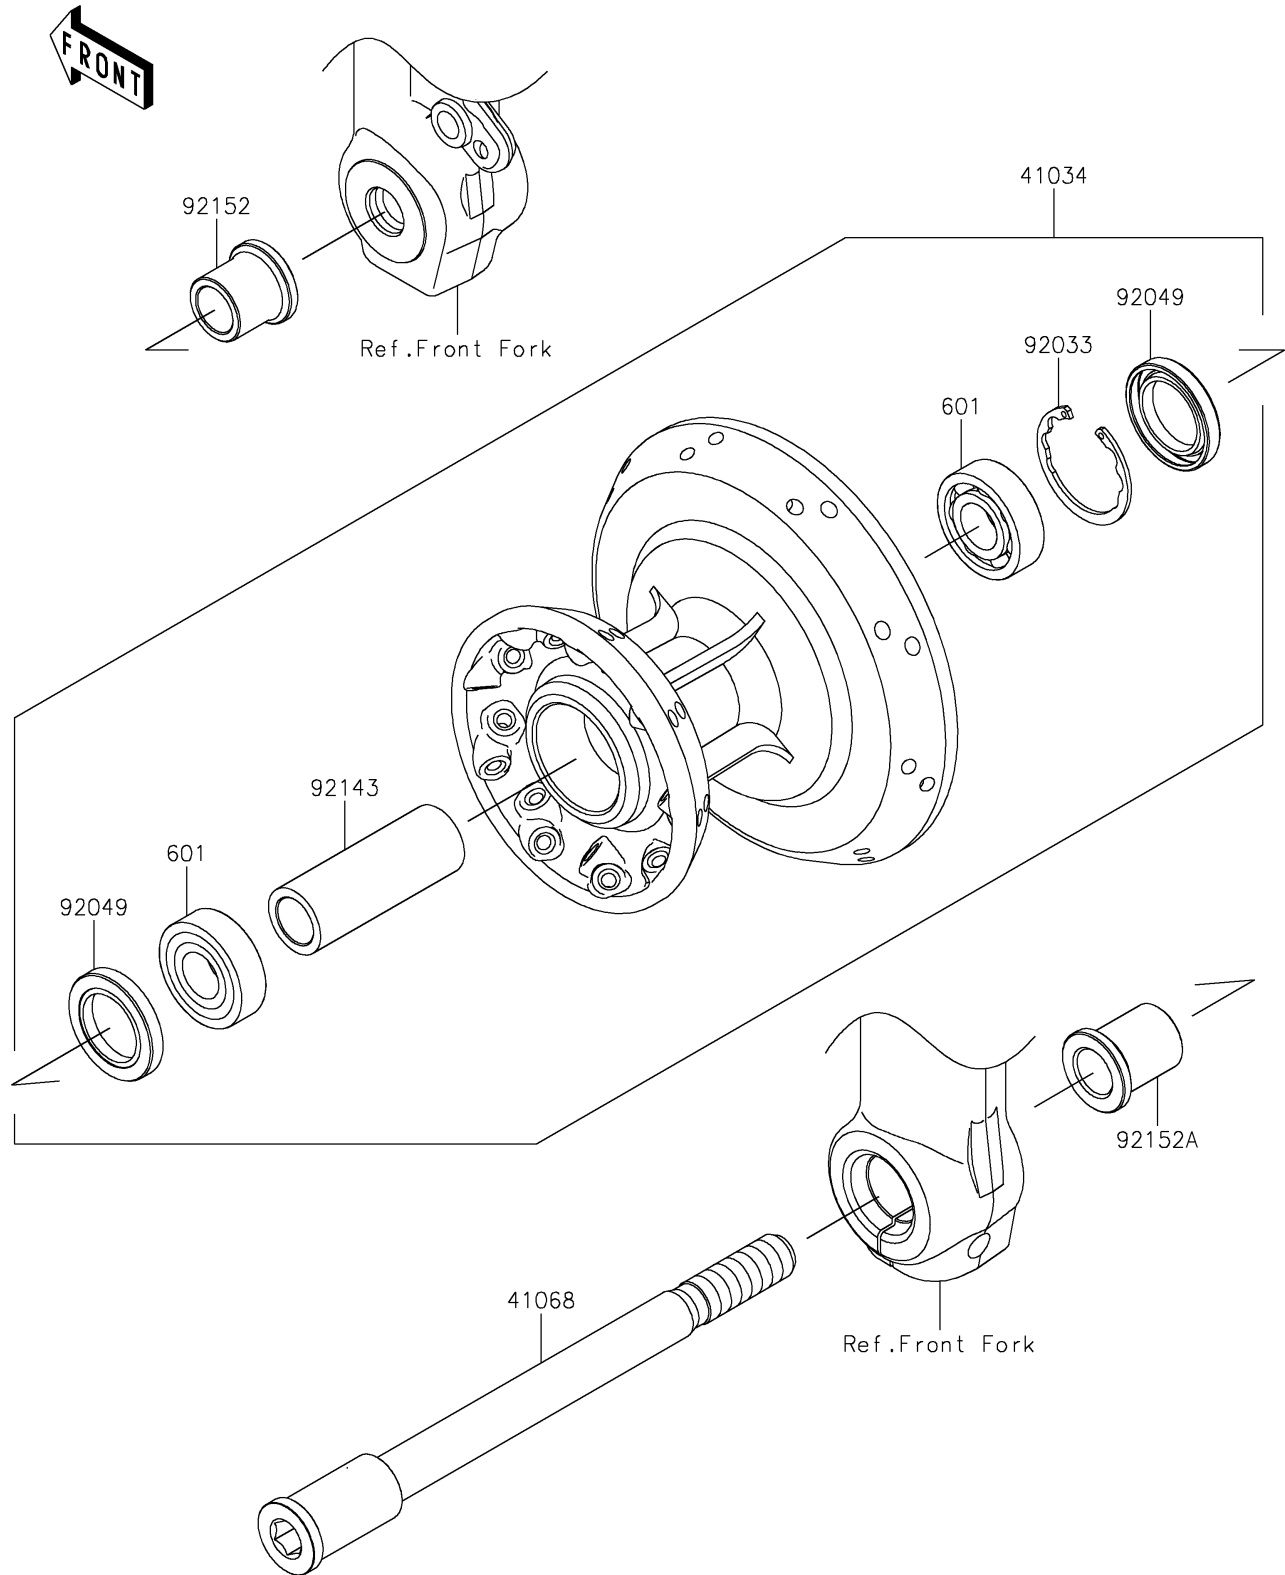

2021 W800

PARTS DIAGRAM

Front Wheel

F2230

2021 W800

PARTS LIST

Front Wheel

Kawasaki

Let the Good Times Roll®

ITEM NAME

PART NUMBER

QUANTITY
