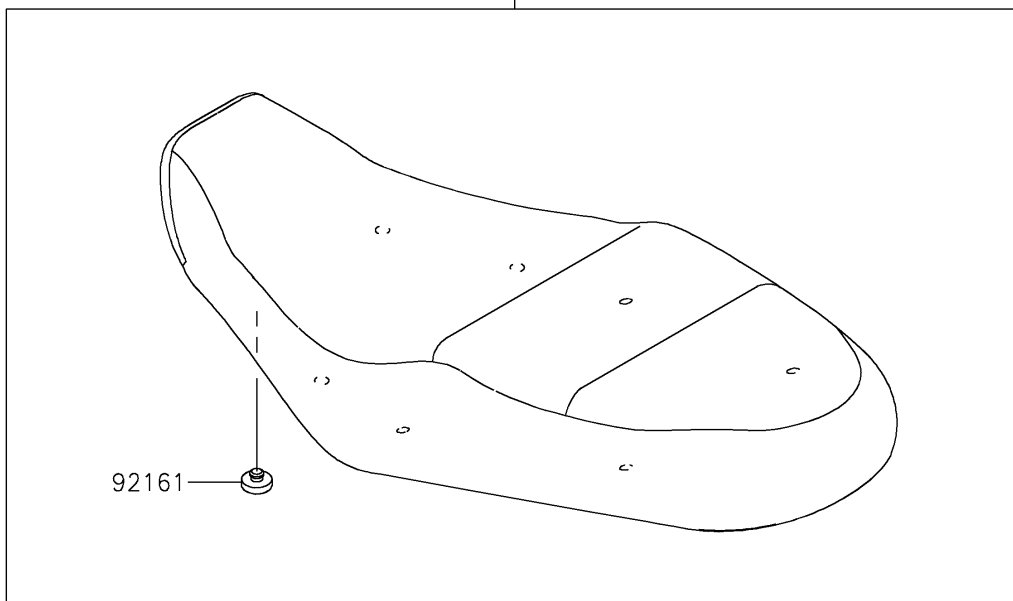

2019 W800 CAFE

PARTS DIAGRAM

Accessory(Seat)

F2910C

99994

92160

99994A

92161

2019 W800 CAFE

PARTS LIST

Accessory(Seat)

Kawasaki

Let the Good Times Roll®

ITEM NAME

PART NUMBER

QUANTITY
