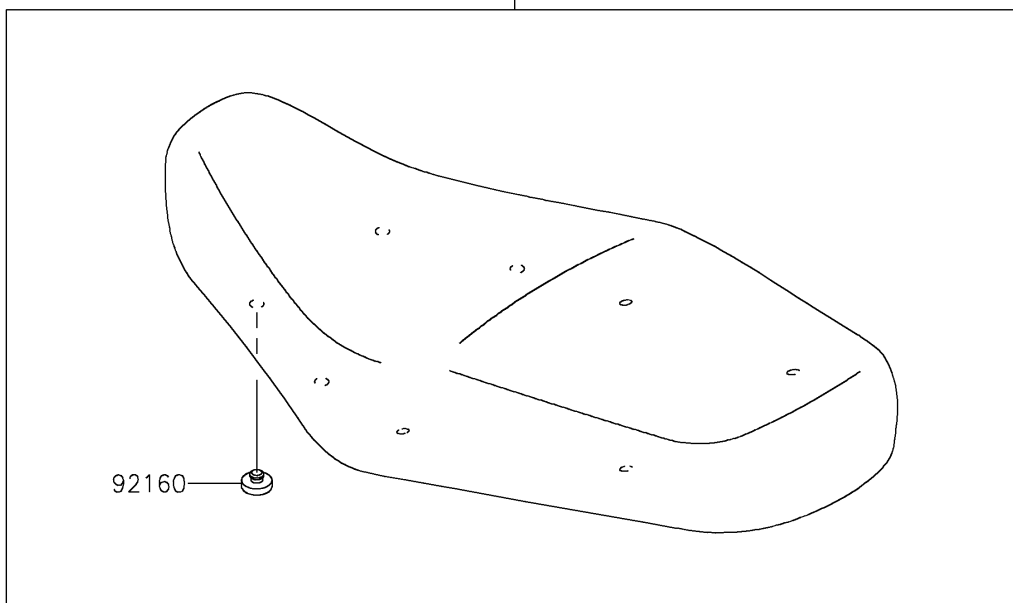

2019 W800 CAFE

PARTS DIAGRAM

Accessory(Seat)

F2910C

99994

92160

99994A

92161

2019 W800 CAFE

PARTS LIST

Accessory(Seat)

Kawasaki

Let the Good Times Roll®

ITEM NAME

PART NUMBER

QUANTITY
