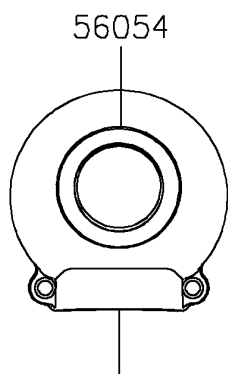

2019 W800 CAFE

PARTS DIAGRAM

Decals

F2861

Ref.Right Engine Cover(s)

Ref.Side Covers/Chain Cover

2019 W800 CAFE

PARTS LIST

Decals

ITEM NAME

PART NUMBER

QUANTITY
