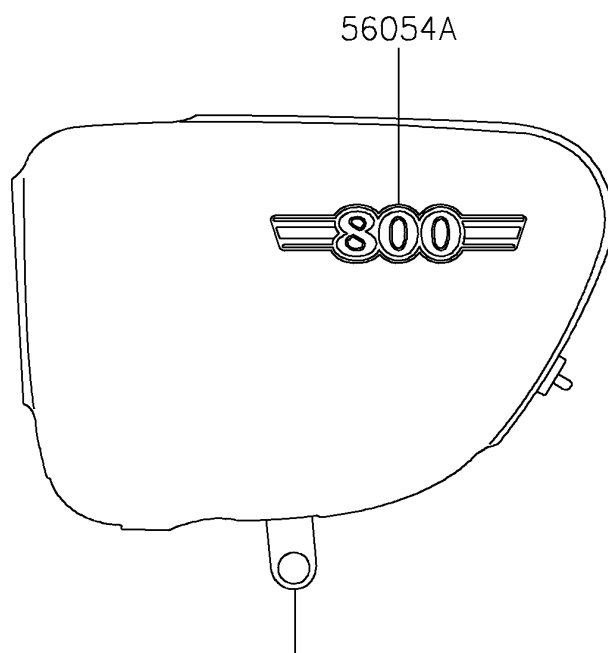

2019 W800 CAFE

PARTS DIAGRAM

Decals

F2861

Ref.Right Engine Cover(s)

Ref.Side Covers/Chain Cover

2019 W800 CAFE

PARTS LIST

Decals

ITEM NAME

PART NUMBER

QUANTITY
