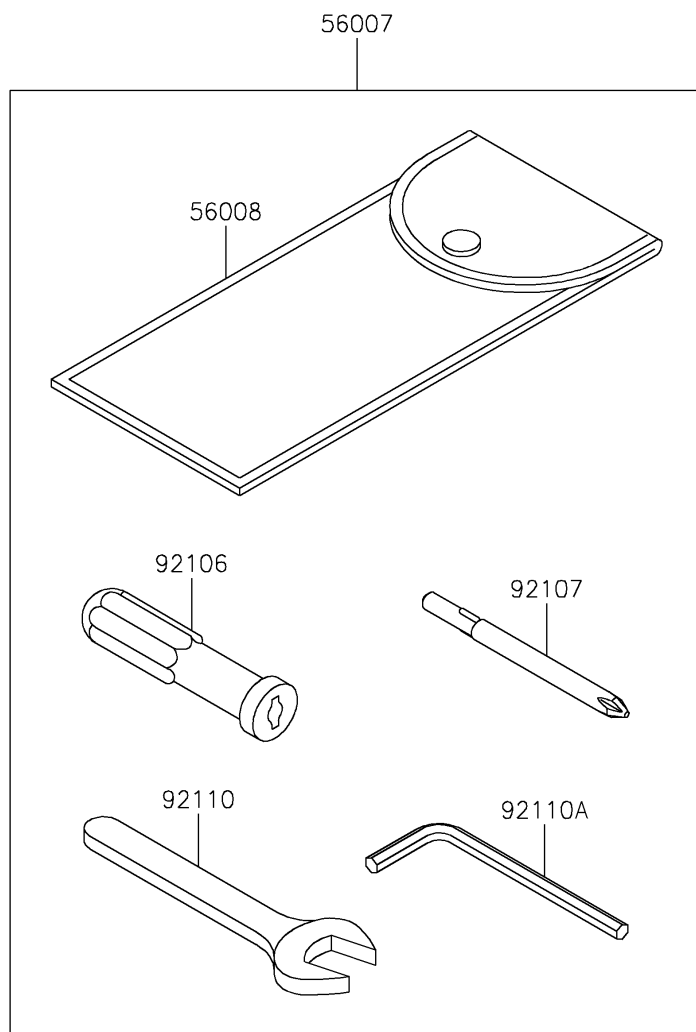

2019 W800 CAFE

PARTS DIAGRAM

Owner's Tools

F2810

2019 W800 CAFE

PARTS LIST

Owner's Tools

Kawasaki

Let the Good Times Roll®

ITEM NAME

PART NUMBER

QUANTITY
