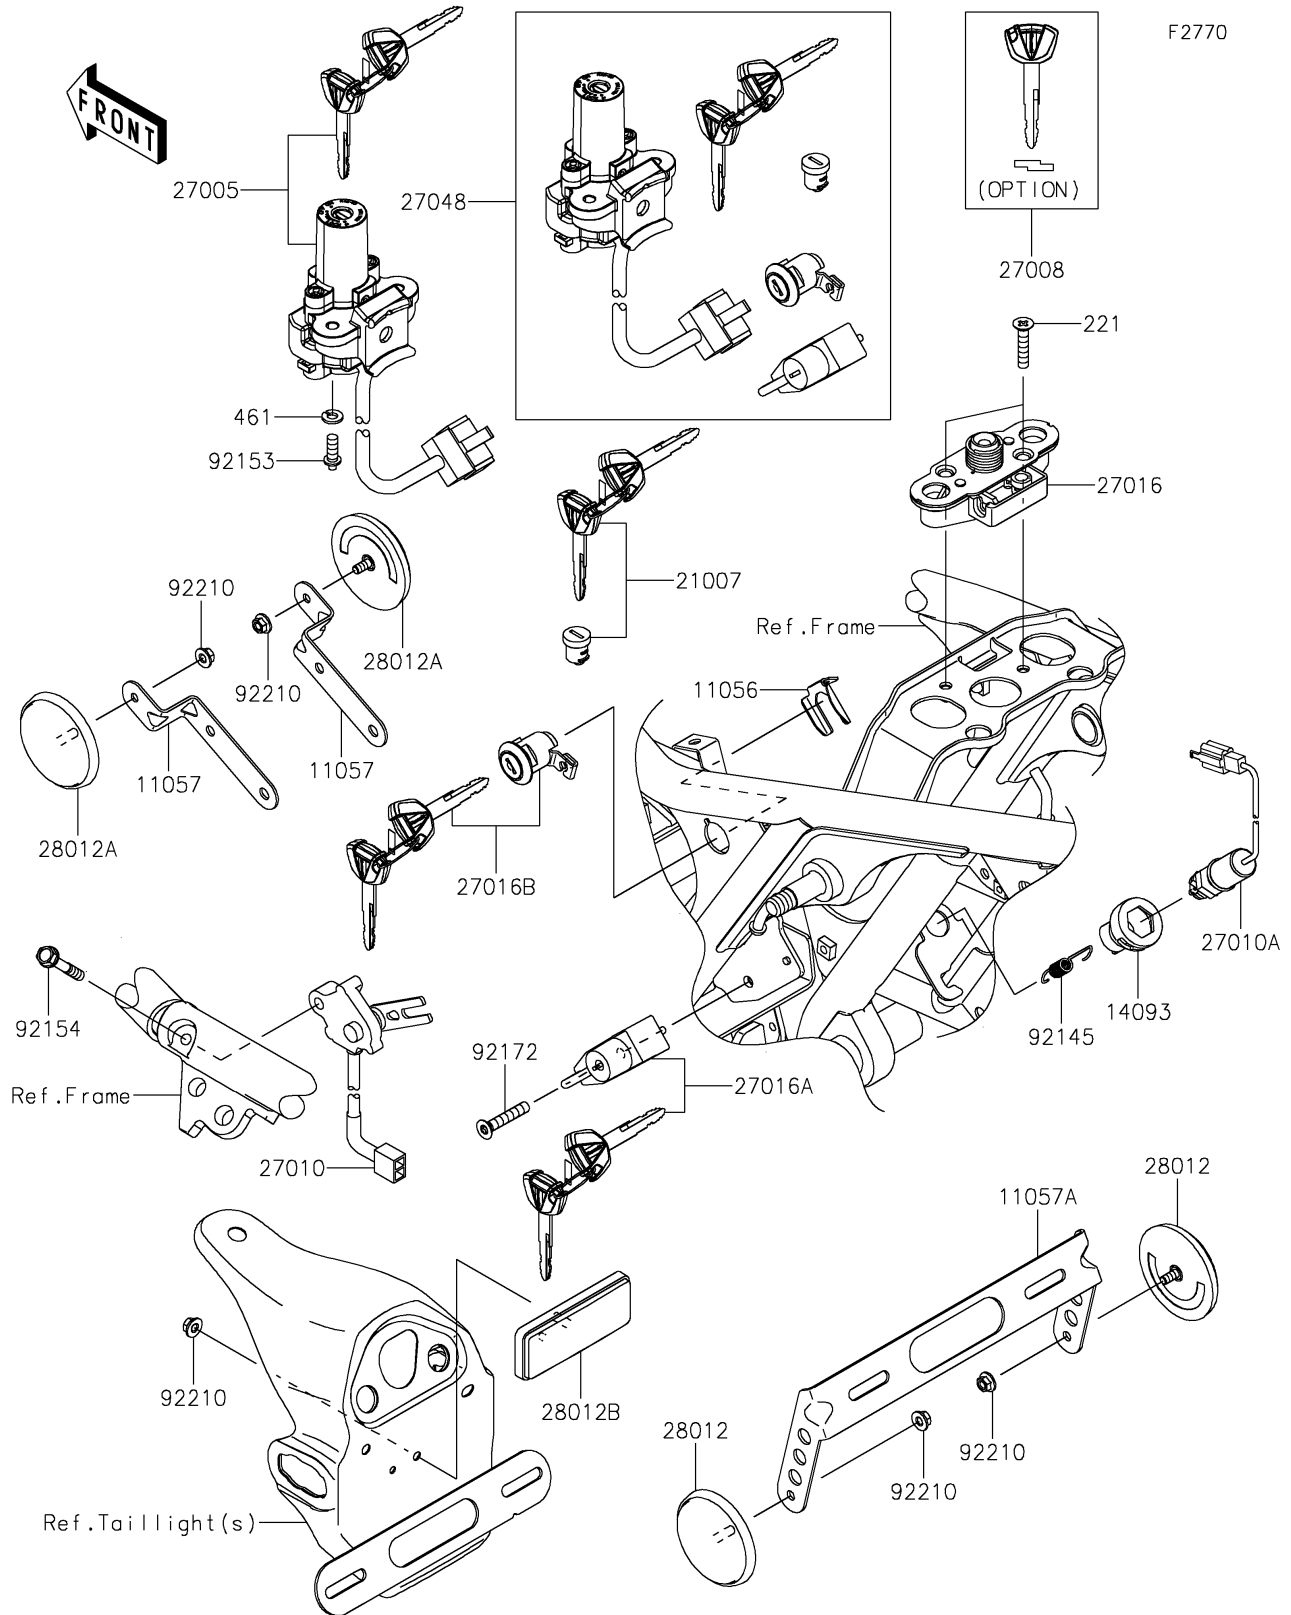

2020 W800 CAFE

PARTS DIAGRAM

Ignition Switch/Locks/Reflectors

2020 W800 CAFE

PARTS LIST

Ignition Switch/Locks/Reflectors

ITEM NAME

PART NUMBER

QUANTITY
