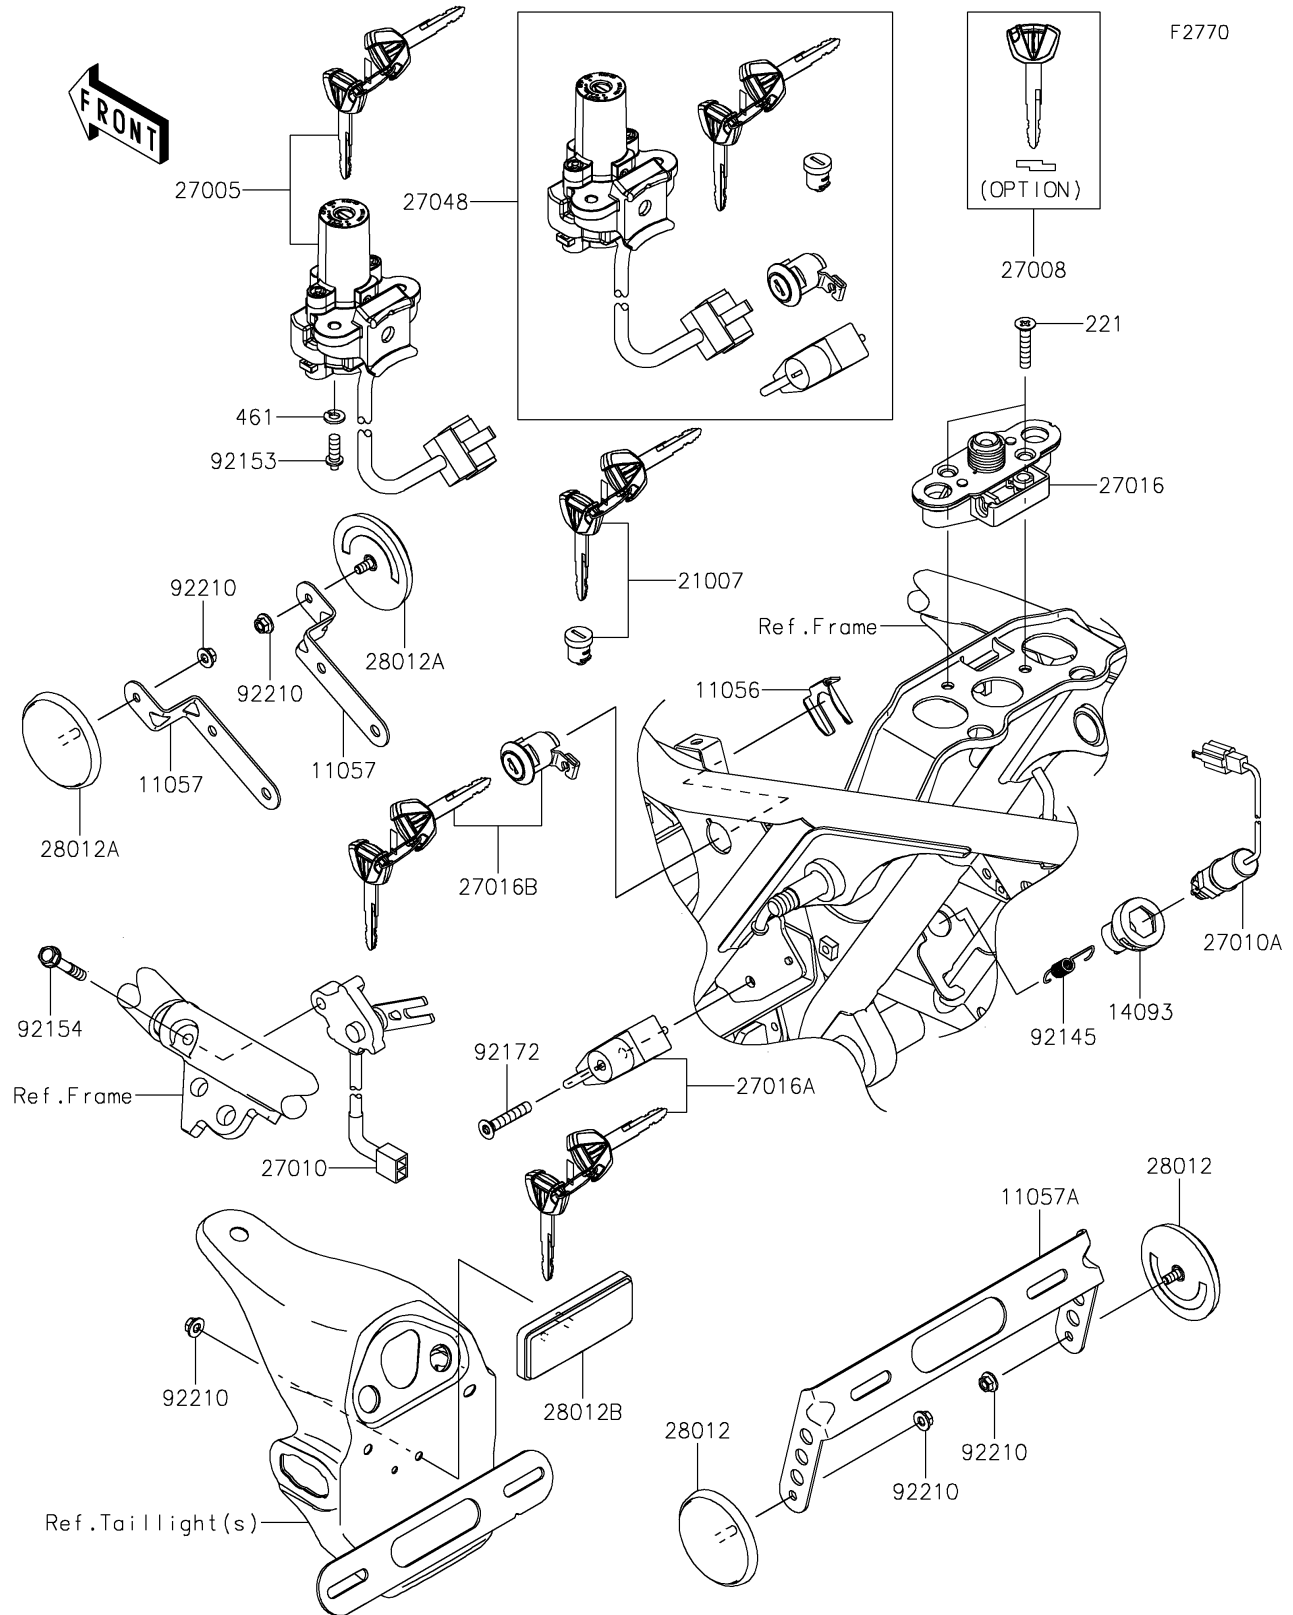

2019 W800 CAFE

PARTS DIAGRAM

Ignition Switch/Locks/Reflectors

2019 W800 CAFE

PARTS LIST

Ignition Switch/Locks/Reflectors

ITEM NAME	PART NUMBER	QUANTITY
-----------	-------------	----------
