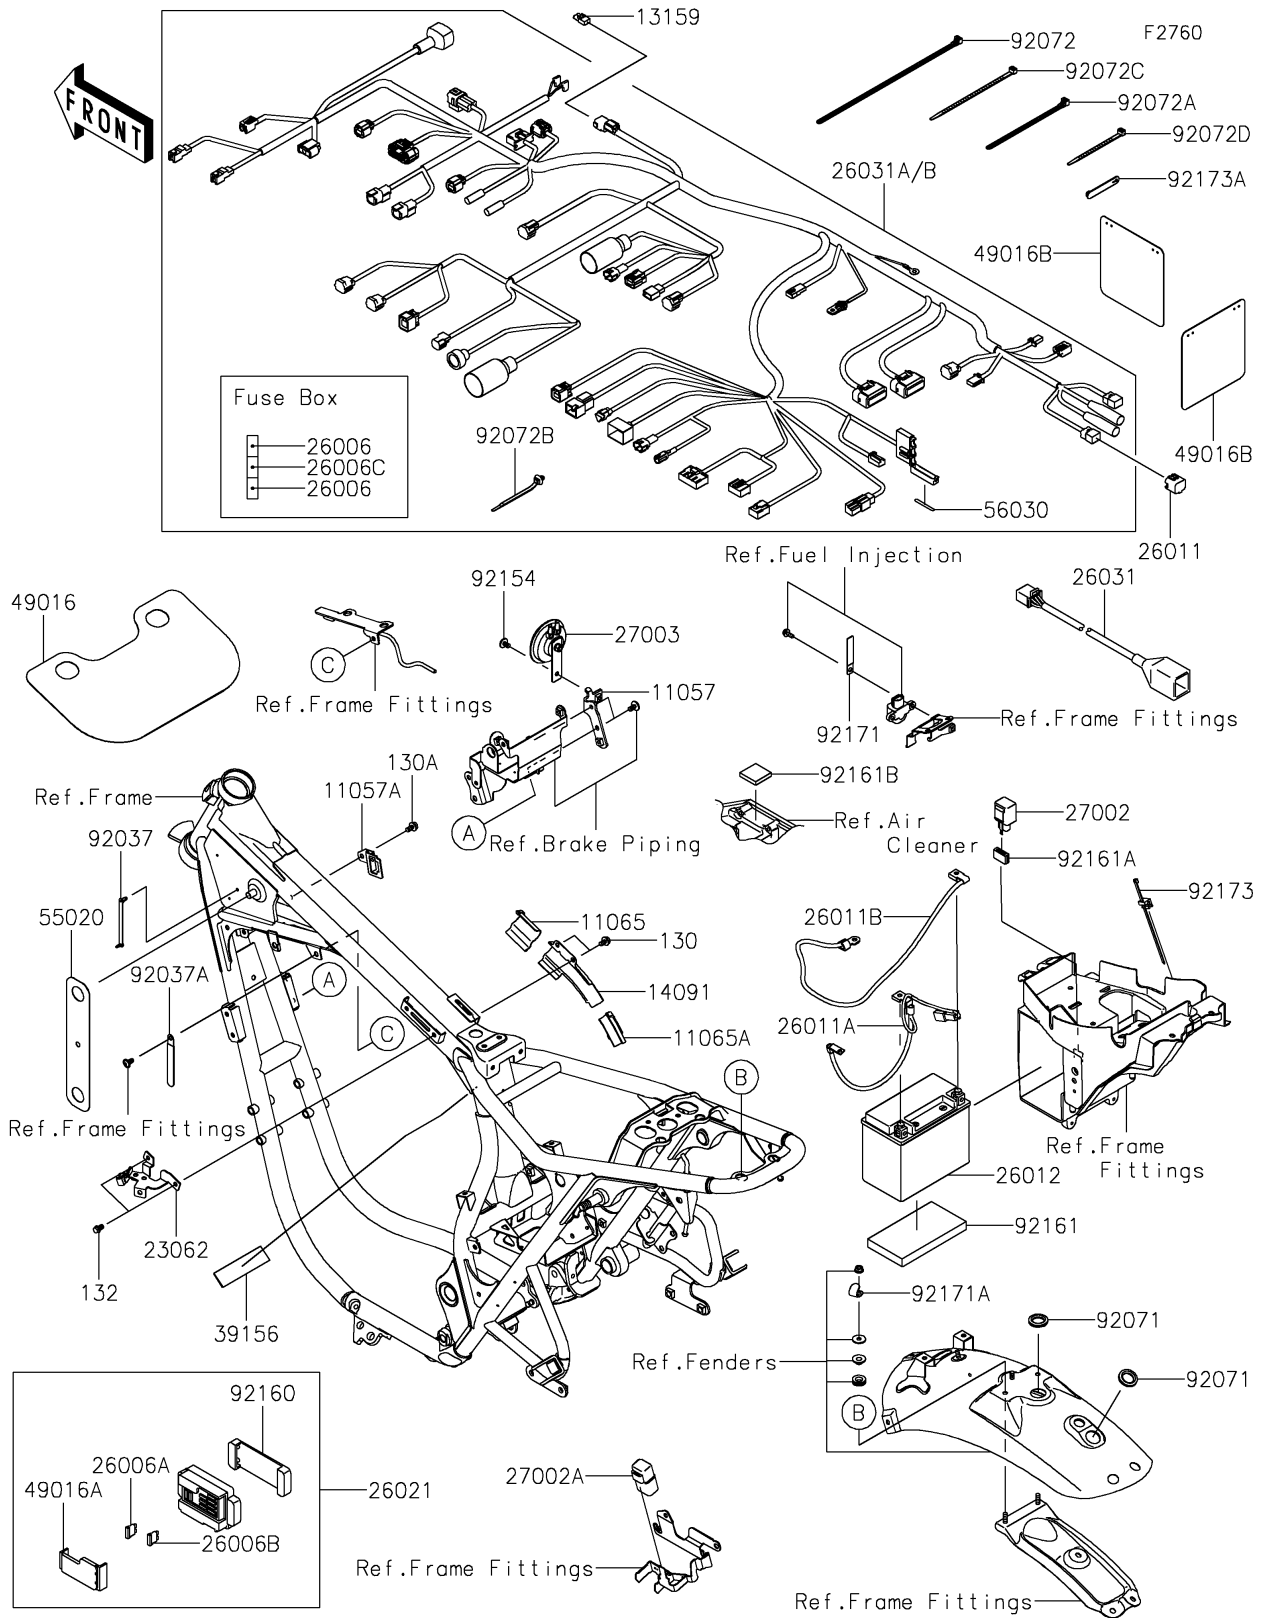

2020 W800 CAFE

PARTS DIAGRAM

Chassis Electrical Equipment

2020 W800 CAFE

PARTS LIST

Chassis Electrical Equipment

ITEM NAME

PART NUMBER

QUANTITY
