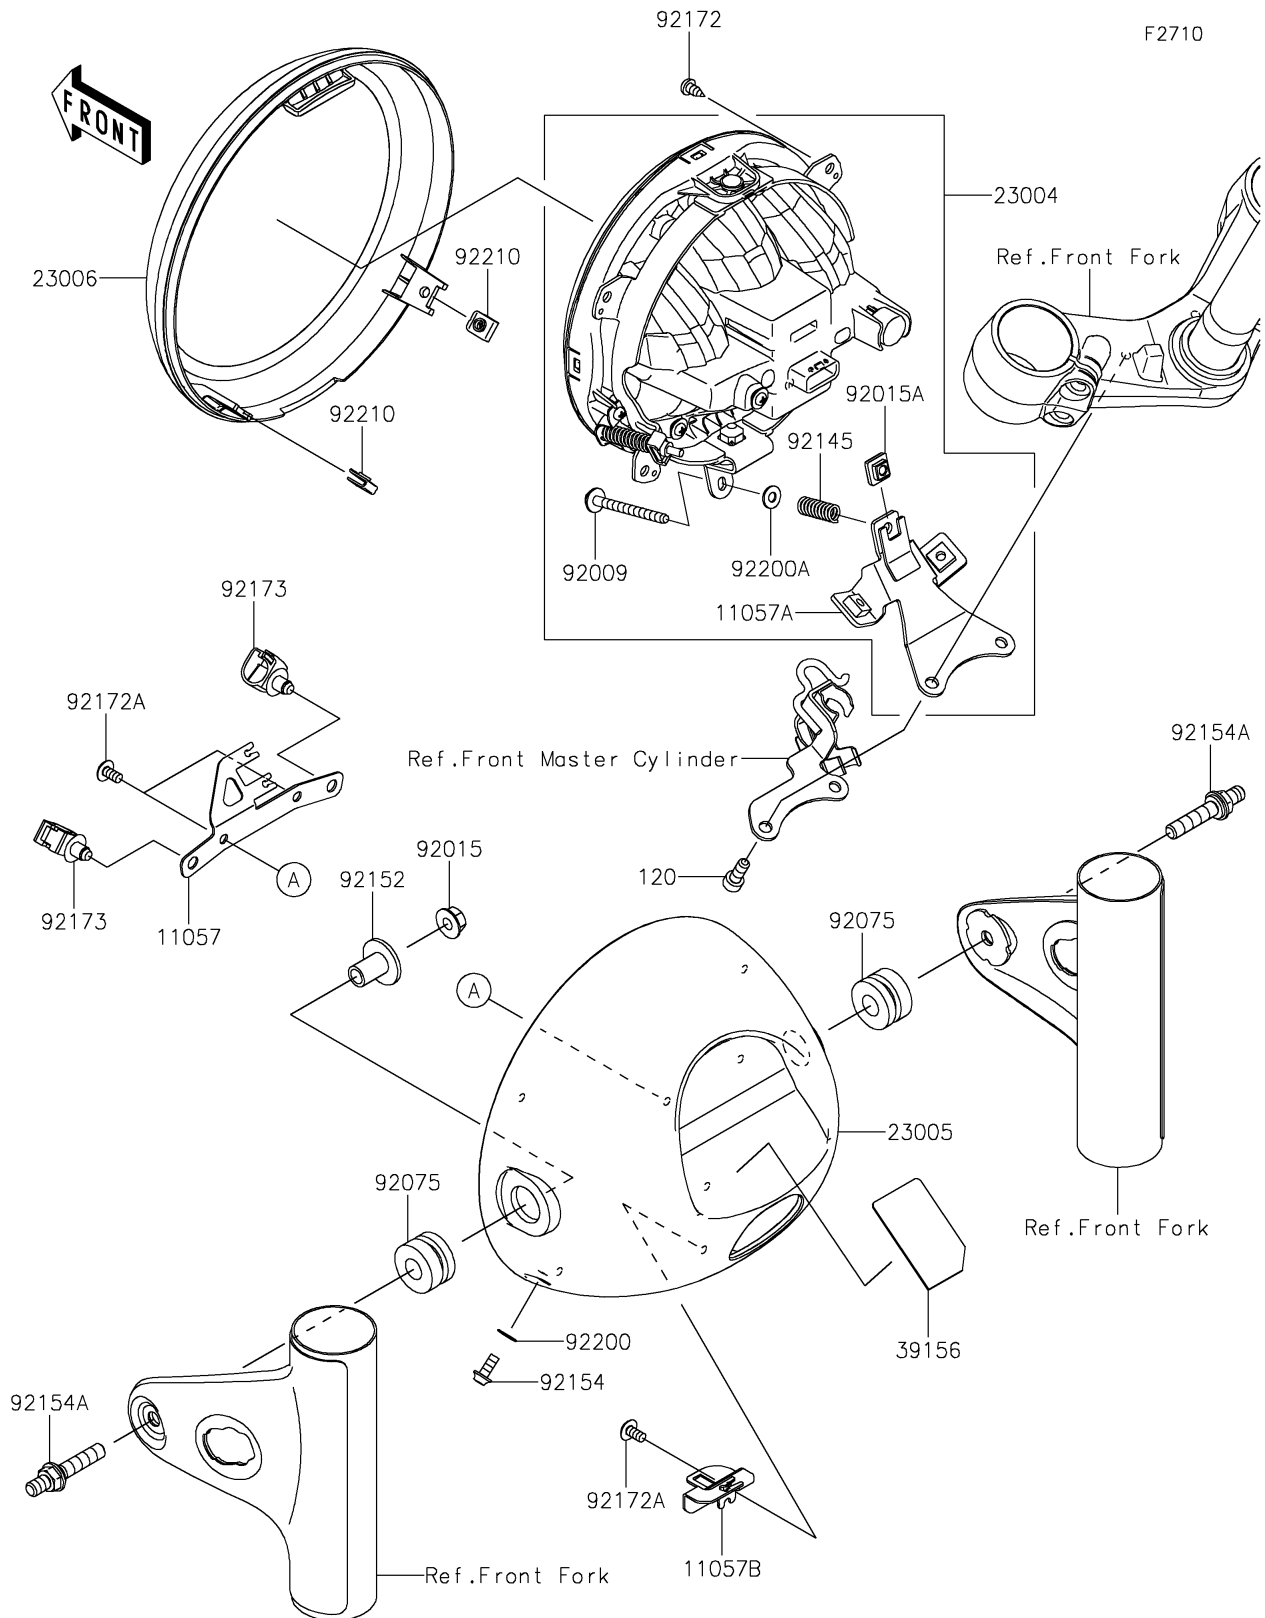

2020 W800 CAFE

PARTS DIAGRAM

Headlight(s)

2020 W800 CAFE

PARTS LIST

Headlight(s)

ITEM NAME	PART NUMBER	QUANTITY
BRACKET (Ref # 11057)	11057-2298	1
BRACKET,HEAD LAMP AIMING (Ref # 11057A)	11057-2698	1
BRACKET,ABS SENSOR (Ref # 11057B)	11057-2856	1
LAMP-HEAD,LED (Ref # 23004)	23004-0394	1
BODY-COMP-HEAD LAMP,M.F.S.BLK (Ref # 23005)	23005-0049-739	1
RIM-LAMP (Ref # 23006)	23006-0019	1
PAD (Ref # 39156)	39156-2565	1
SCREW,ADJUST,5X55 (Ref # 92009)	92009-1683	1
NUT,FLANGED,8MM (Ref # 92015)	92015-1014	2
NUT,5MM (Ref # 92015A)	92015-1897	1
DAMPER (Ref # 92075)	92075-1736	2
SPRING (Ref # 92145)	92145-1887	1
COLLAR,8X12X20.3 (Ref # 92152)	92152-2433	2
BOLT,SOCKET,5X12 (Ref # 92154)	92154-0917	2
BOLT (Ref # 92154A)	92154-4017	2
SCREW,TAPPING,5X12 (Ref # 92172)	92172-0239	4
SCREW,TAPPING,5X10 (Ref # 92172A)	92172-0262	3
CLAMP,12MM DIA. (Ref # 92173)	92173-0736	2
WASHER,NYLON,5.3X11.5X0.5 (Ref # 92200)	92200-1480	2
WASHER (Ref # 92200A)	92200-2282	1
NUT (Ref # 92210)	92210-0571	2
BOLT-SOCKET,6X16 (Ref # 120)	120CC0616	2