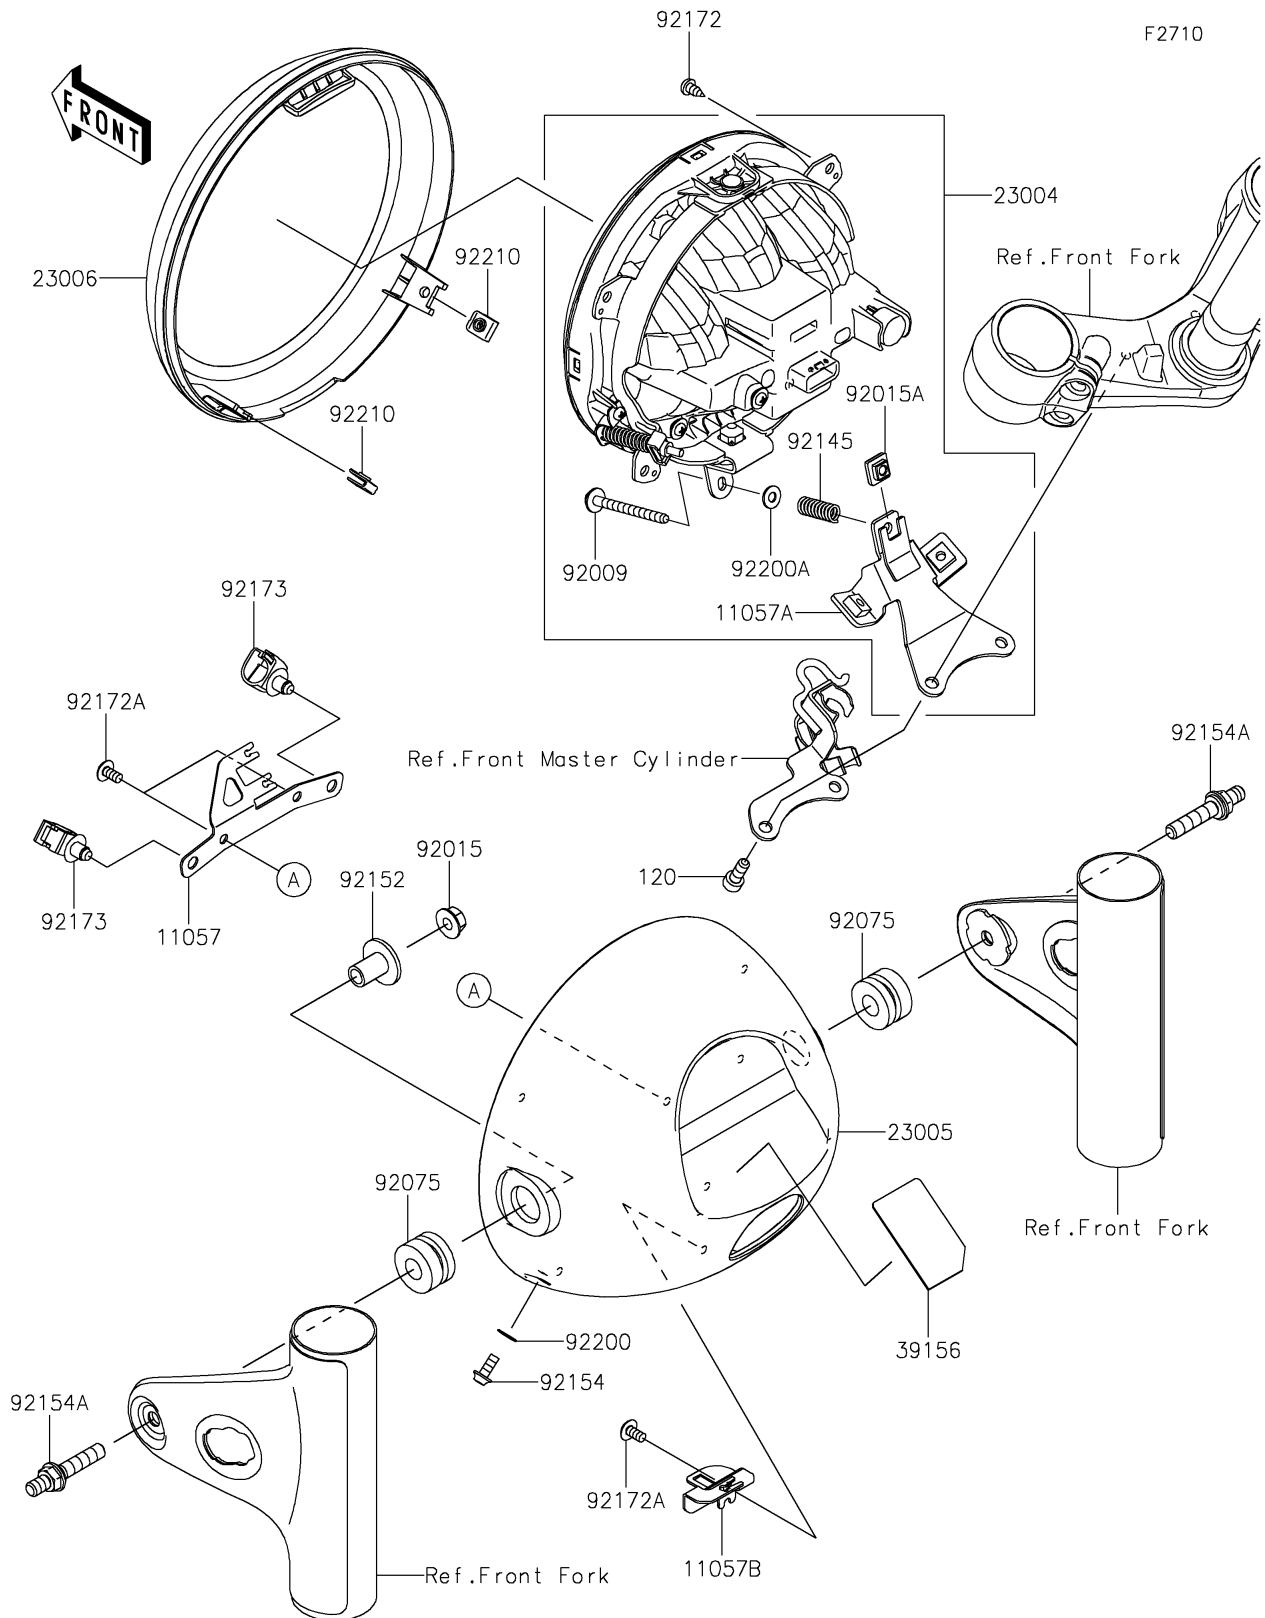

2019 W800 CAFE

PARTS DIAGRAM

Headlight(s)

2019 W800 CAFE

PARTS LIST

Headlight(s)

ITEM NAME

PART NUMBER

QUANTITY
