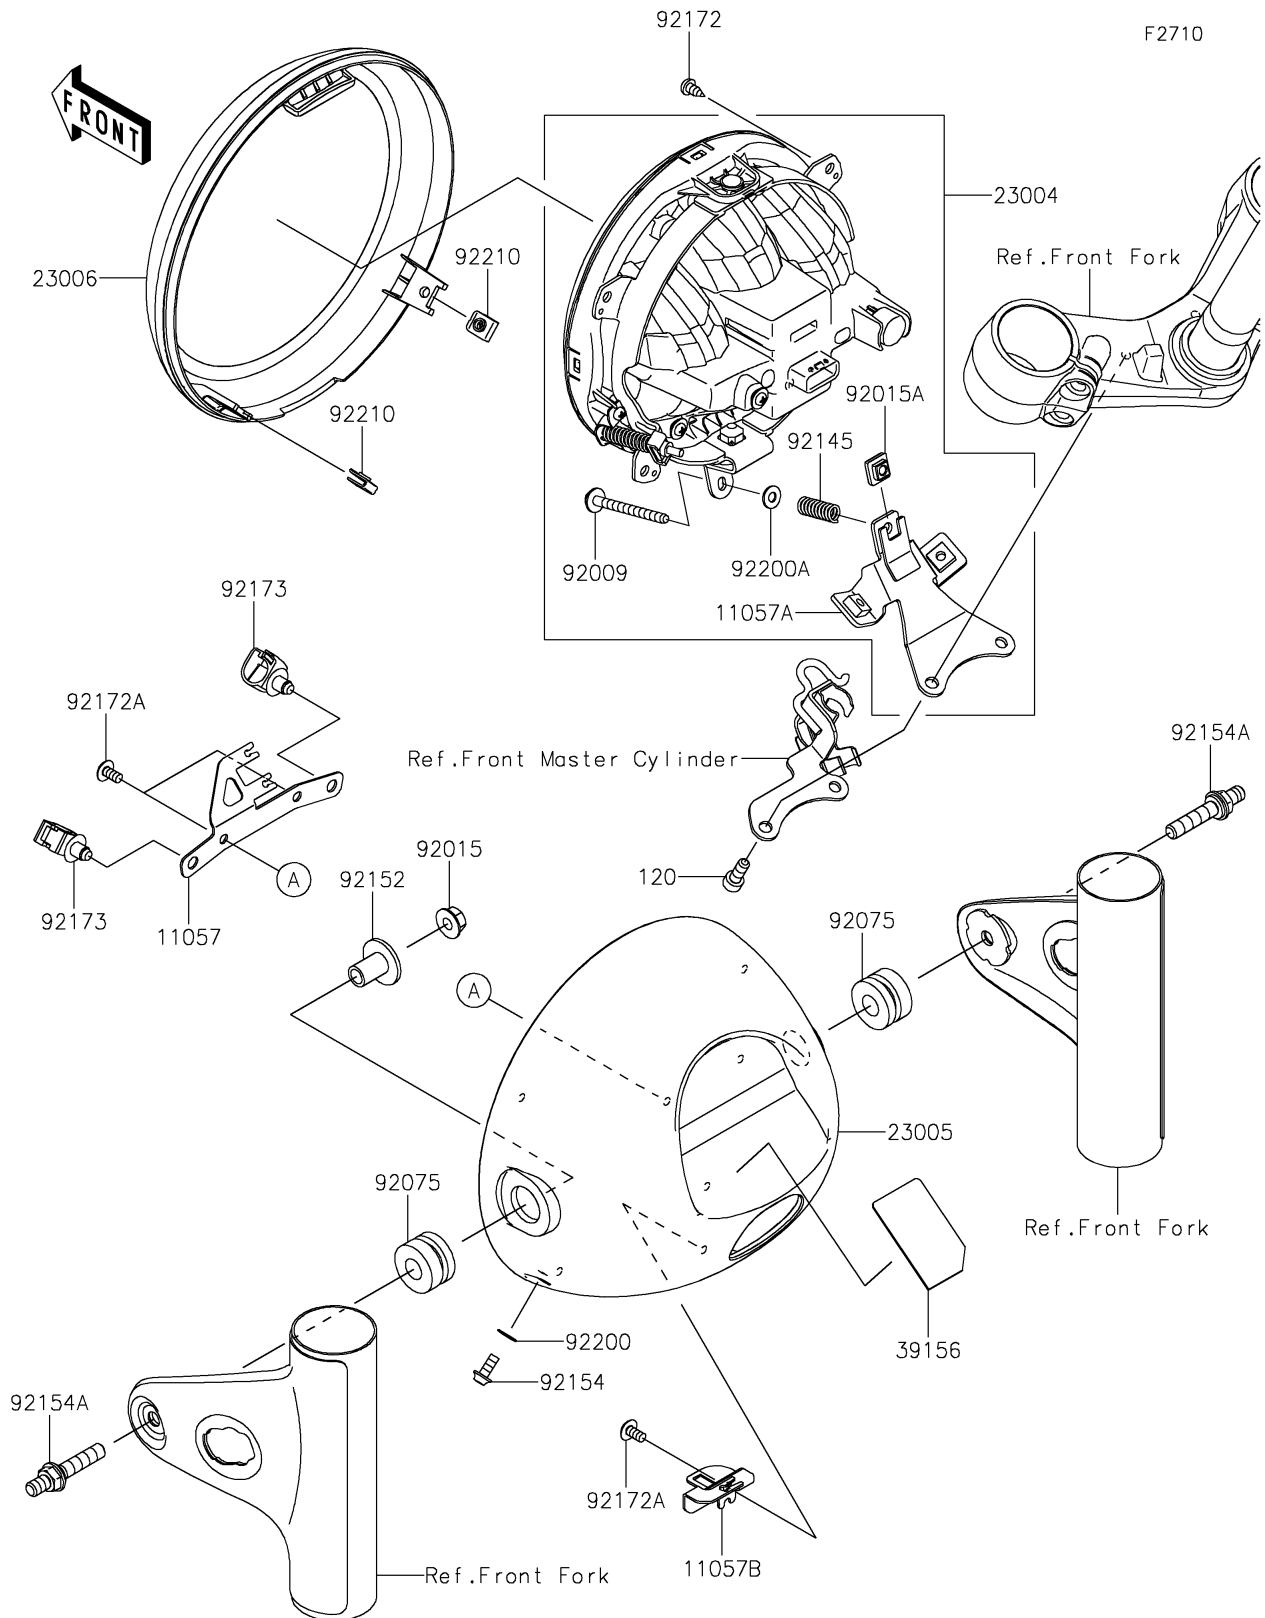

2019 W800 CAFE

PARTS DIAGRAM

Headlight(s)

2019 W800 CAFE

PARTS LIST

Headlight(s)

Kawasaki

Let the Good Times Roll®

ITEM NAME

PART NUMBER

QUANTITY
