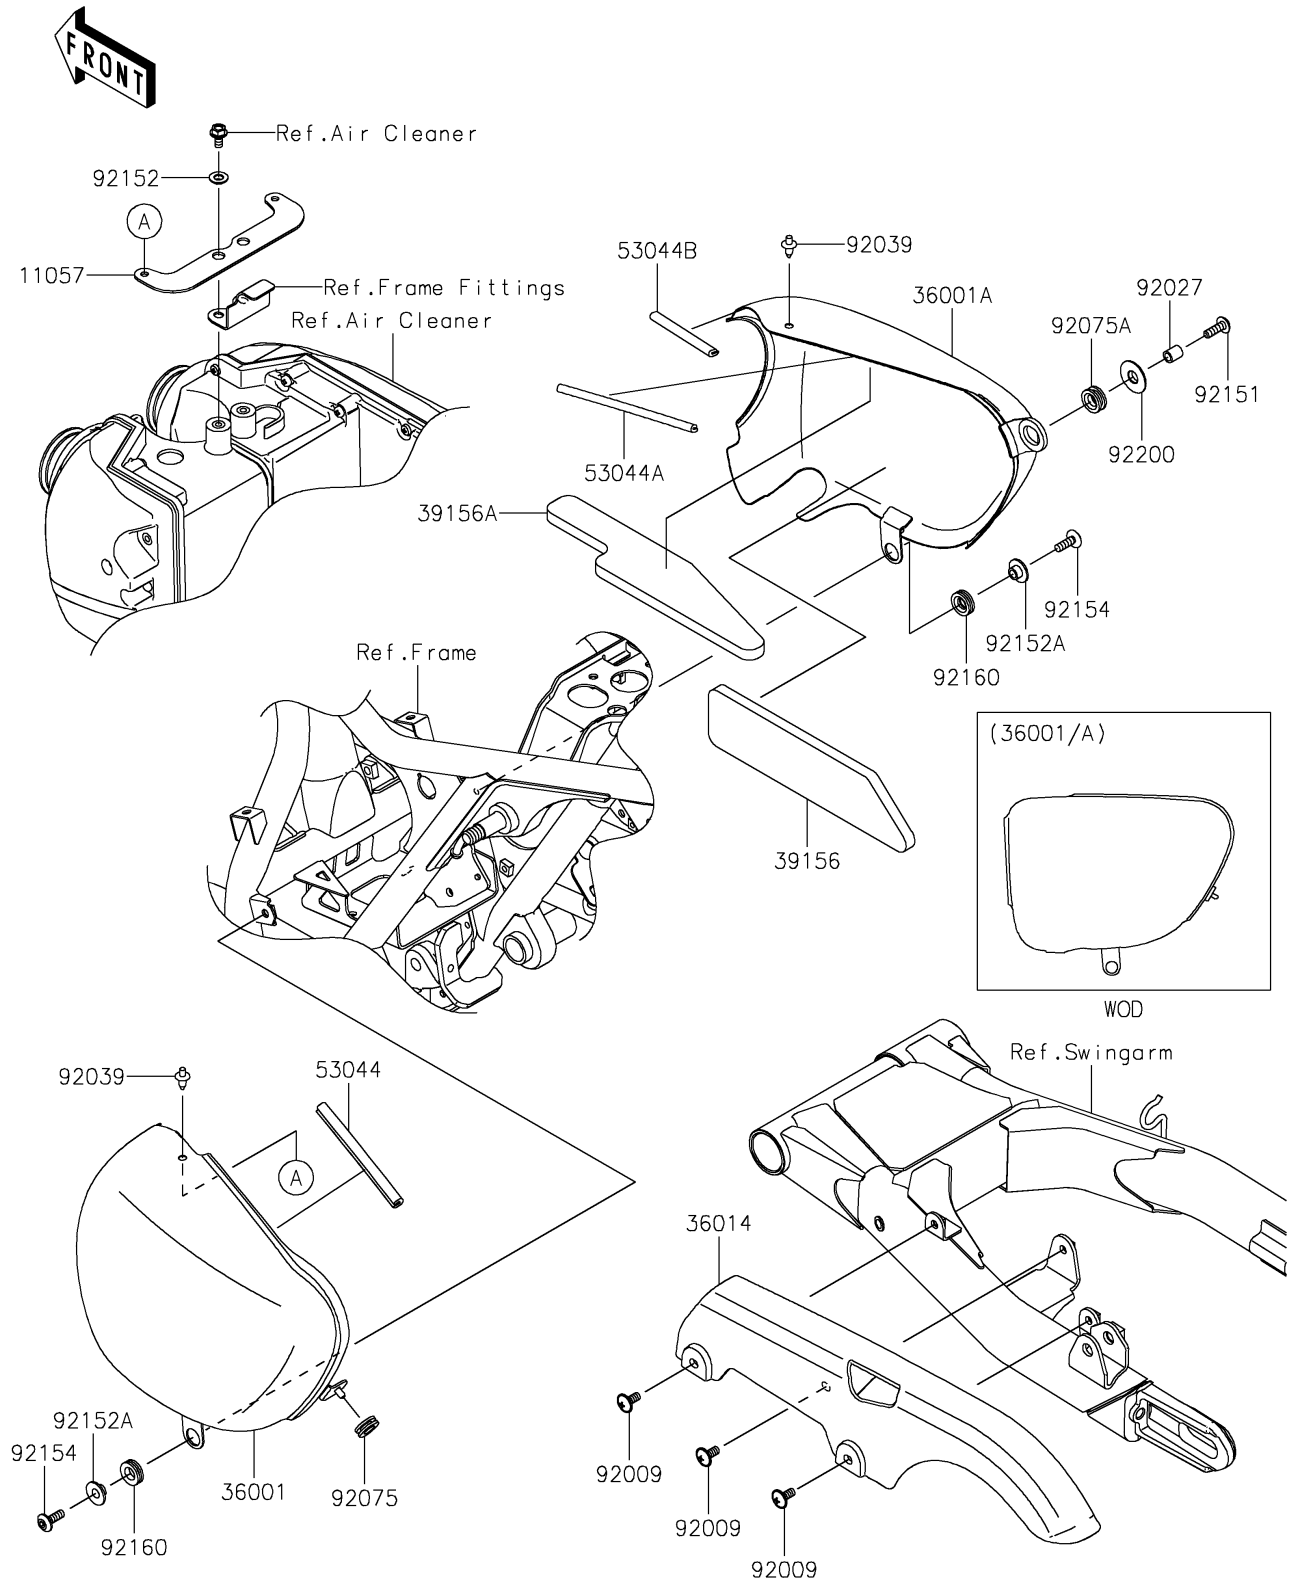

2020 W800 CAFE

PARTS DIAGRAM

Side Covers/Chain Cover

F2610

2020 W800 CAFE

PARTS LIST

Side Covers/Chain Cover

ITEM NAME

PART NUMBER

QUANTITY
