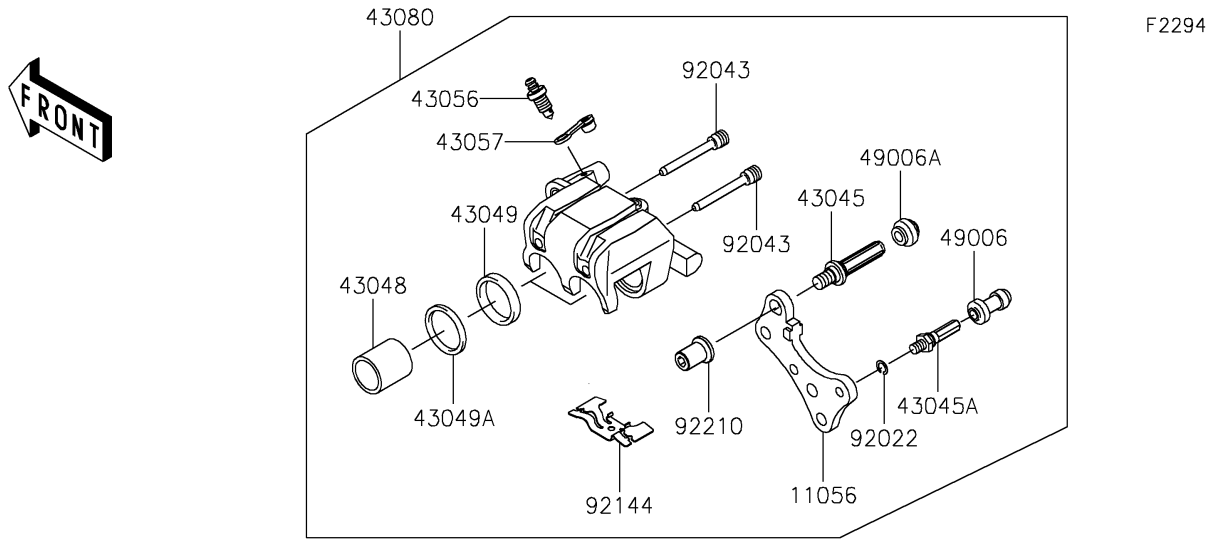

2019 W800 CAFE

PARTS DIAGRAM

Rear Brake

2019 W800 CAFE

PARTS LIST

Rear Brake

ITEM NAME

PART NUMBER

QUANTITY
