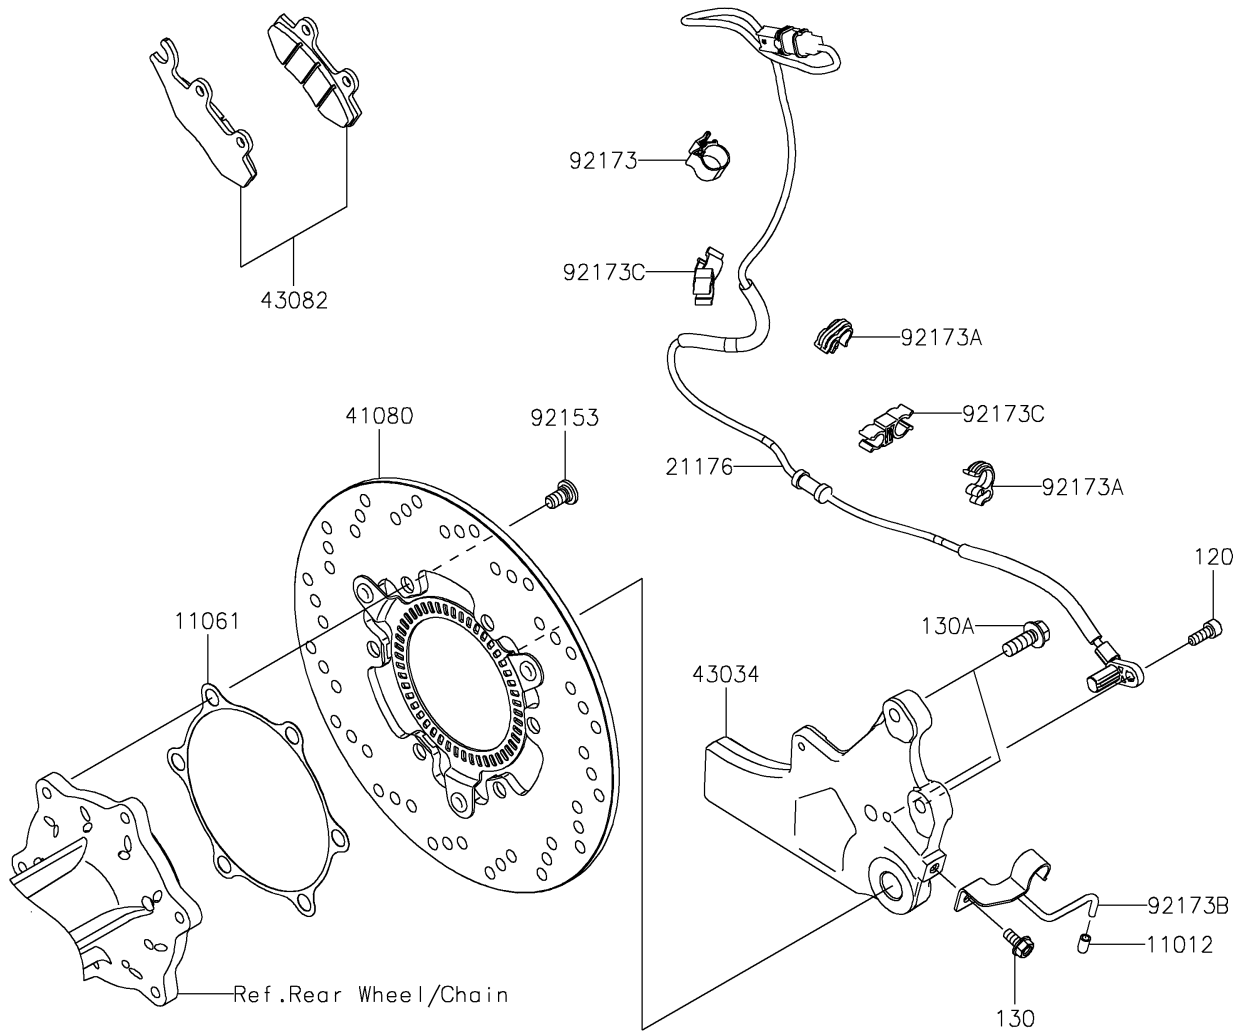

2019 W800 CAFE

PARTS DIAGRAM

Rear Brake

2019 W800 CAFE

PARTS LIST

Rear Brake

ITEM NAME

PART NUMBER

QUANTITY
