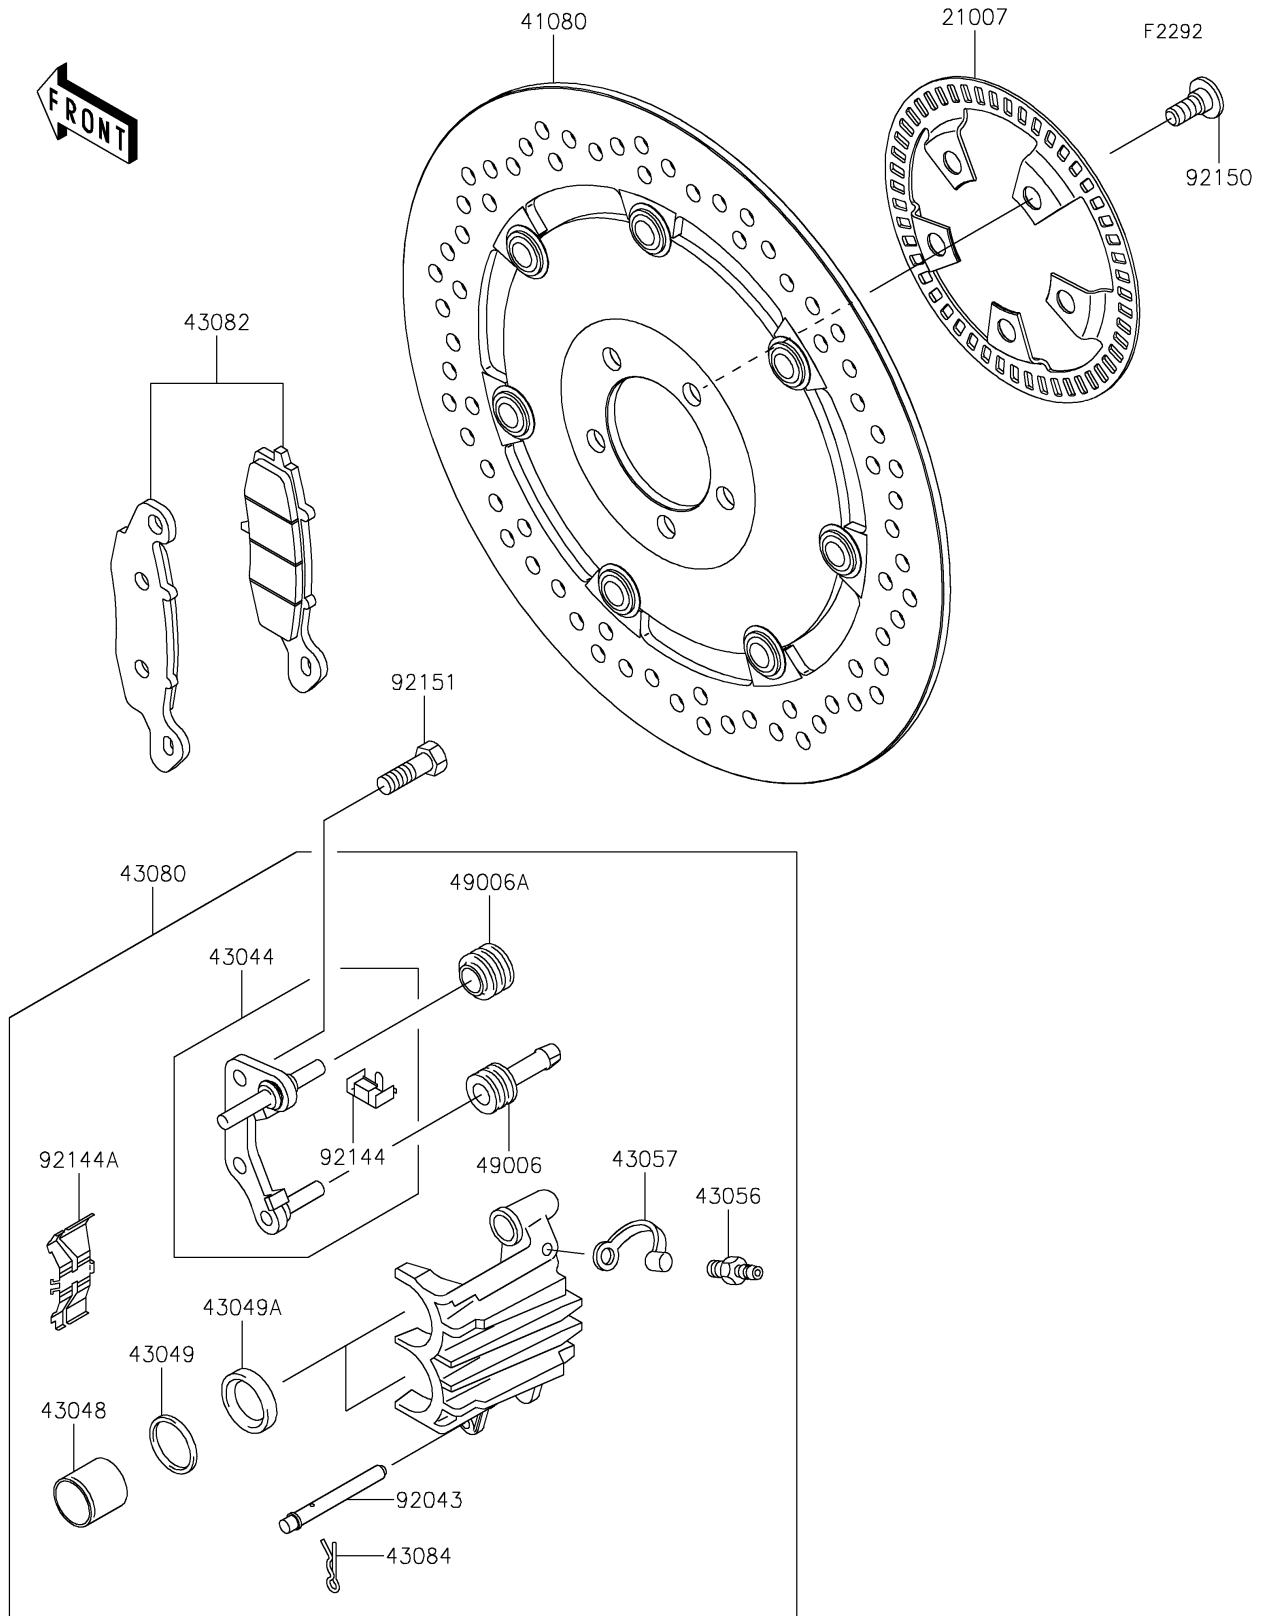

2019 W800 CAFE

PARTS DIAGRAM

Front Brake

2019 W800 CAFE

PARTS LIST

Front Brake

ITEM NAME

PART NUMBER

QUANTITY
