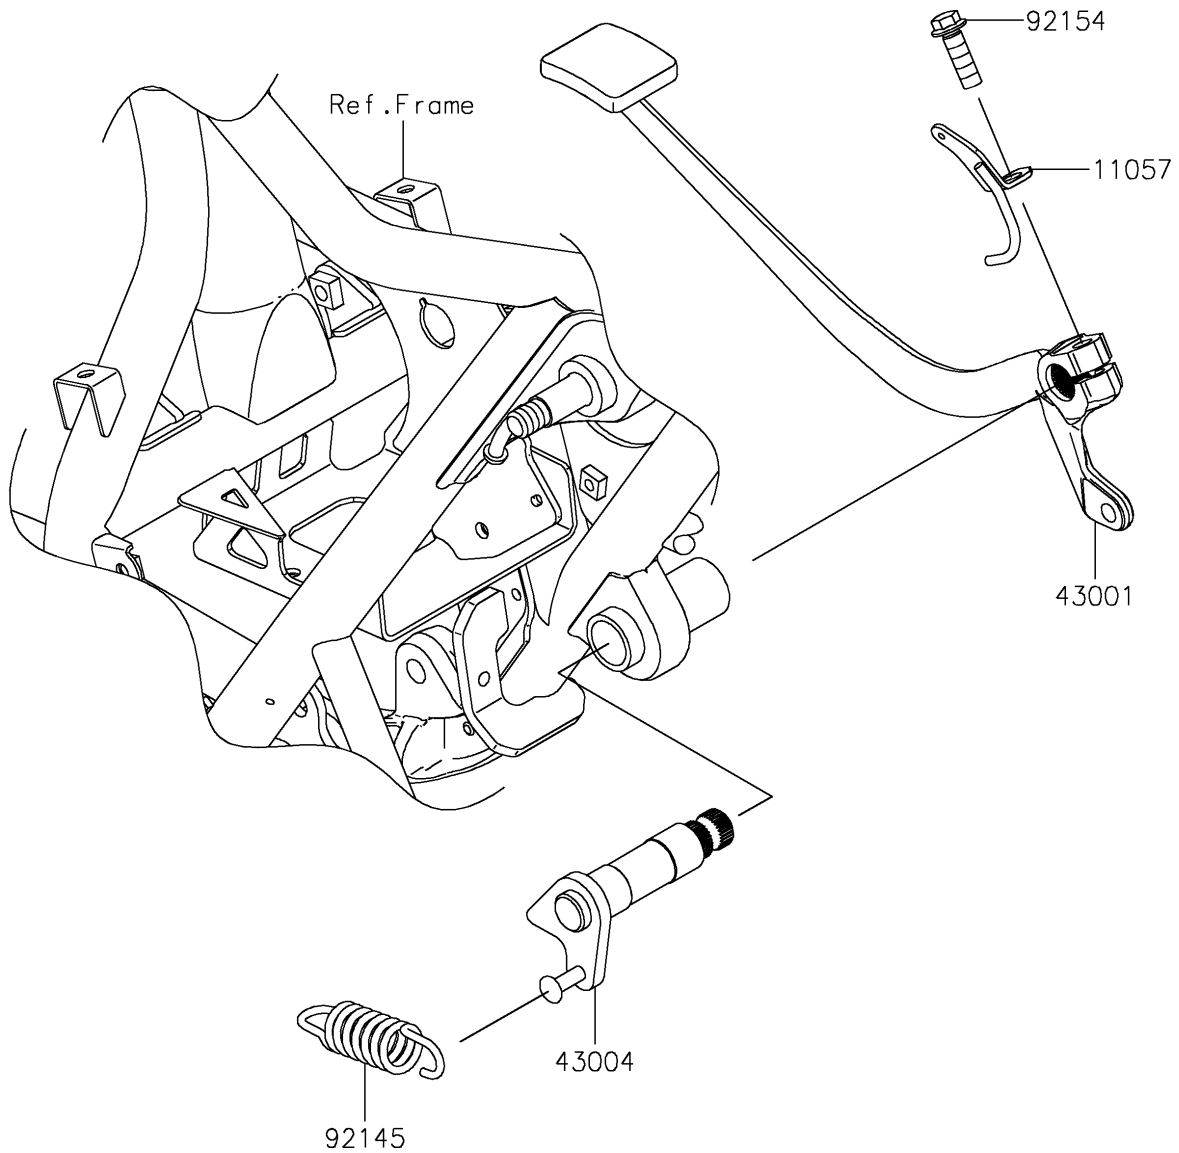

2019 W800 CAFE

PARTS DIAGRAM

Brake Pedal/Torque Link

F2260

2019 W800 CAFE

PARTS LIST

Brake Pedal/Torque Link

ITEM NAME

PART NUMBER

QUANTITY
