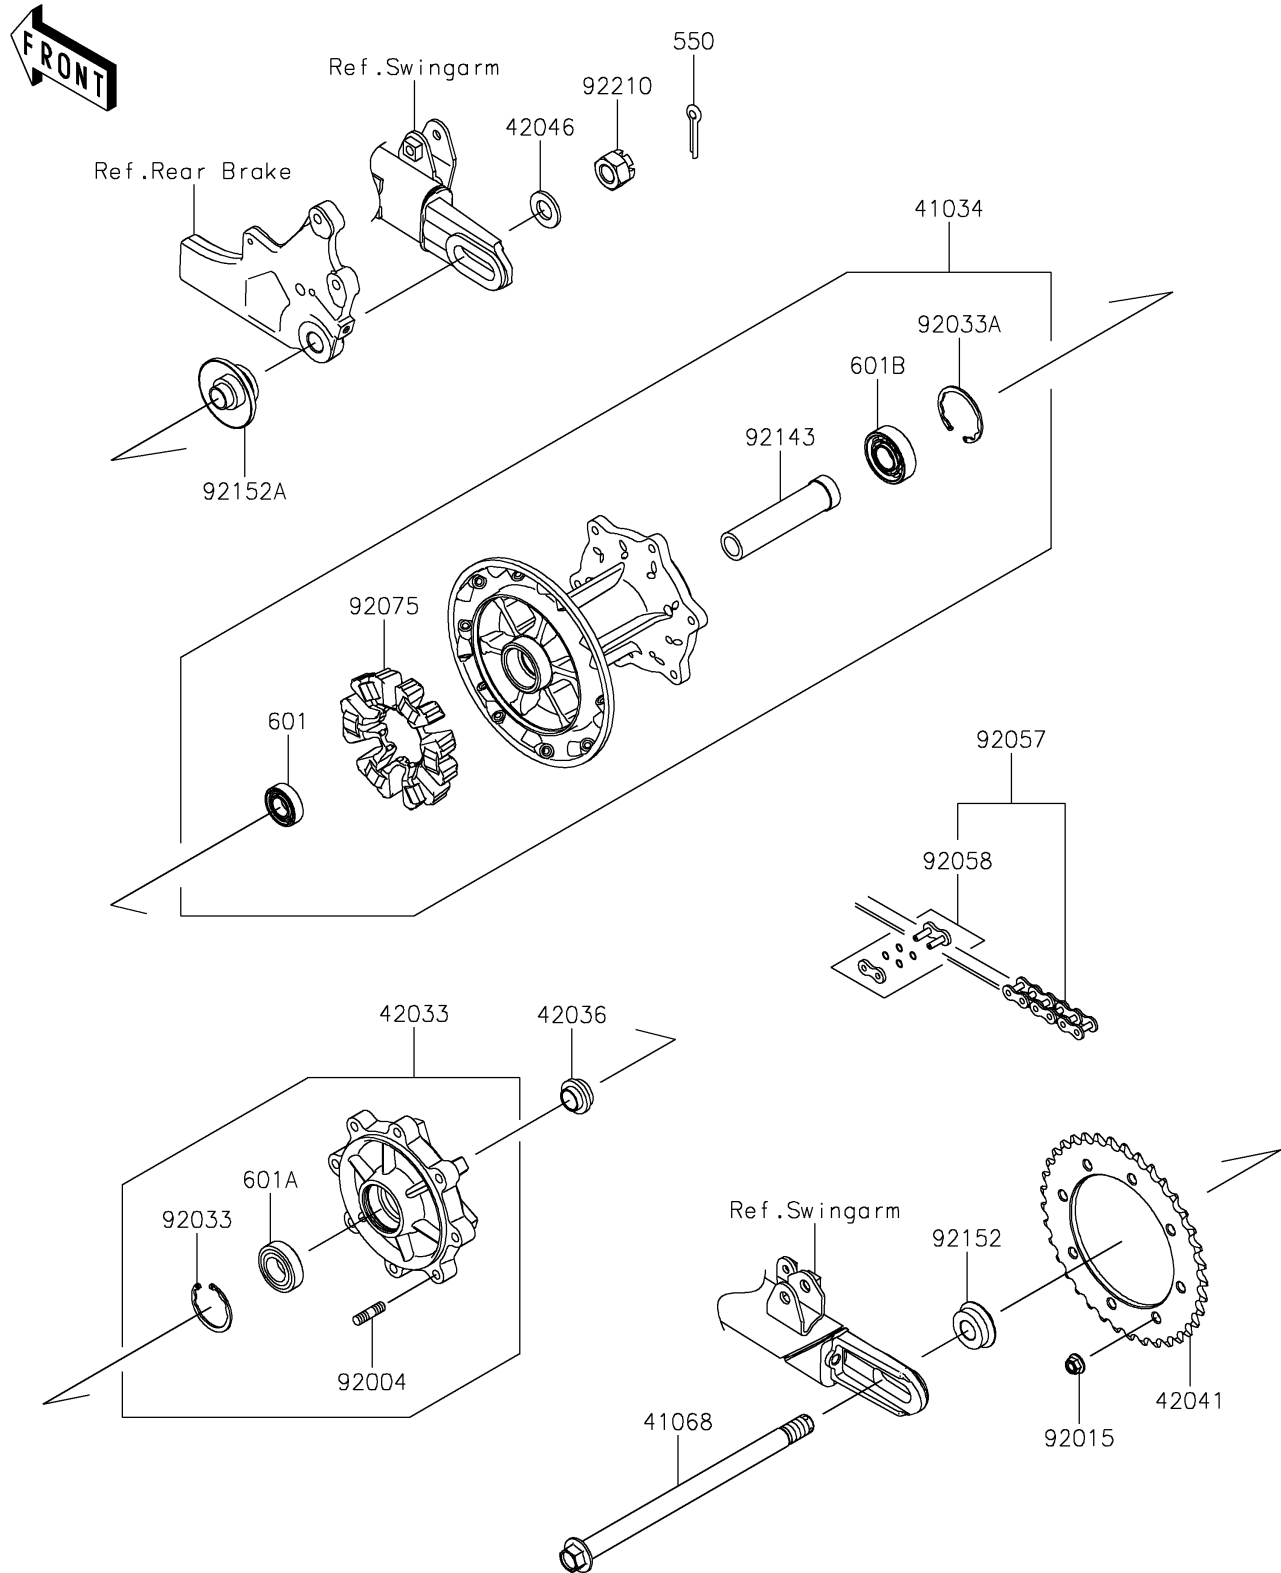

2020 W800 CAFE

PARTS DIAGRAM

Rear Wheel/Chain

F2240

2020 W800 CAFE

PARTS LIST

Rear Wheel/Chain

ITEM NAME	PART NUMBER	QUANTITY
DRUM-ASSY,RR,F.BLACK (Ref # 41034)	41034-0603-21	1
AXLE,RR,16X267 (Ref # 41068)	41068-0088	1
COUPLING-ASSY,RR HUB (Ref # 42033)	42033-0592	1
SLEEVE,REAR AXLE,L=16 (Ref # 42036)	42036-1206	1
SPROCKET-HUB,37T (Ref # 42041)	42041-0170	1
WASHER,17.3X32X3.2 (Ref # 42046)	42046-009	1
STUD,8X16 (Ref # 92004)	92004-1150	8
NUT,8MM (Ref # 92015)	92015-1432	8
RING-SNAP,42MM (Ref # 92033)	92033-1041	1
RING-SNAP,47MM (Ref # 92033A)	92033-1042	1
CHAIN,DRIVE,EK520MVXLX104L (Ref # 92057)	92057-0213	1
JOINT-CHAIN,DRIVE (Ref # 92058)	92058-0021	1
DAMPER,SHOCK,RR HUB (Ref # 92075)	92075-1068	1
COLLAR,REAR BRAKE DRUM,L=113 (Ref # 92143)	92143-1060	1
COLLAR,LH (Ref # 92152)	92152-2523	1
COLLAR,RH (Ref # 92152A)	92152-2602	1
NUT,CASTLE,16MM (Ref # 92210)	92210-1171	1
PIN-COTTER,4.0X40 (Ref # 550)	550AA4040	1
BEARING-BALL,#6003G (Ref # 601)	601B6003G	1
BEARING-BALL,#6004UG (Ref # 601A)	601B6004UG	1
BEARING-BALL,#6204UG (Ref # 601B)	601B6204UG	1