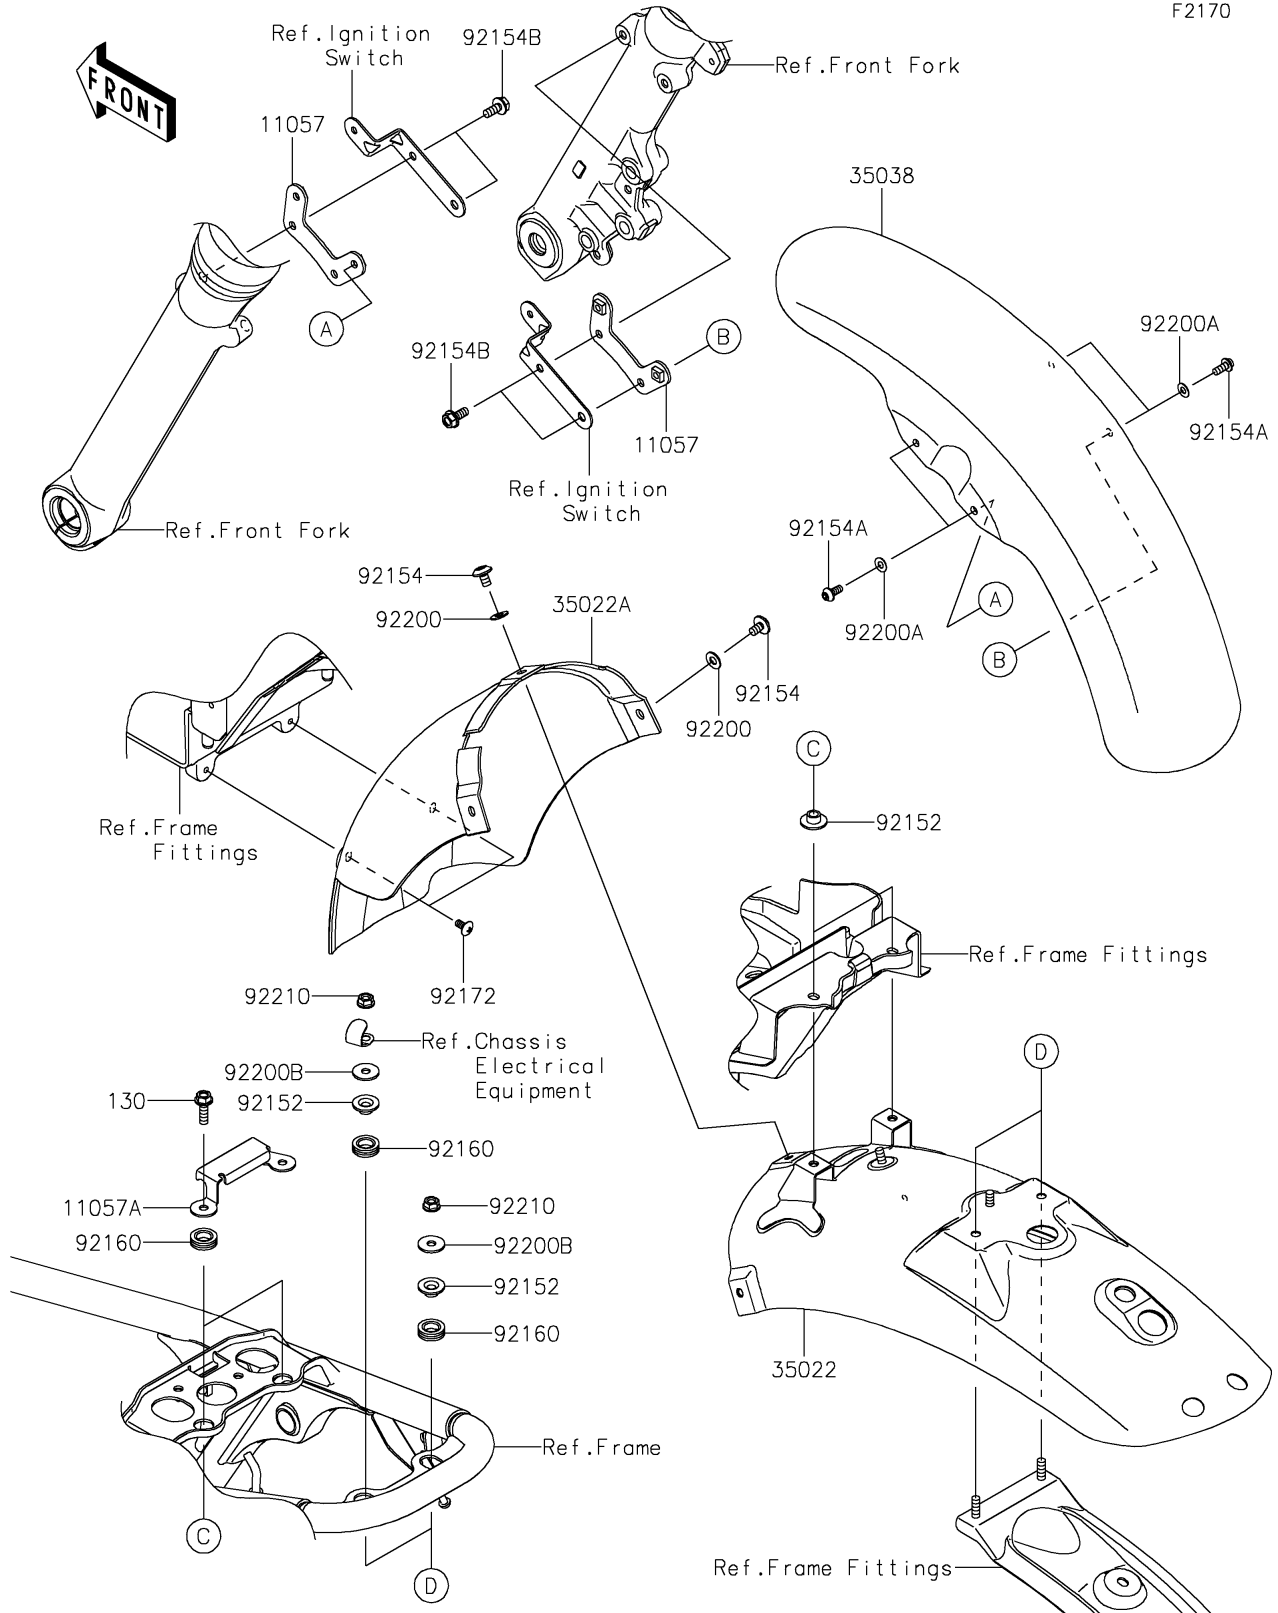

2019 W800 CAFE

PARTS DIAGRAM

Fenders

F2170

2019 W800 CAFE

PARTS LIST

Fenders

ITEM NAME

PART NUMBER

QUANTITY
