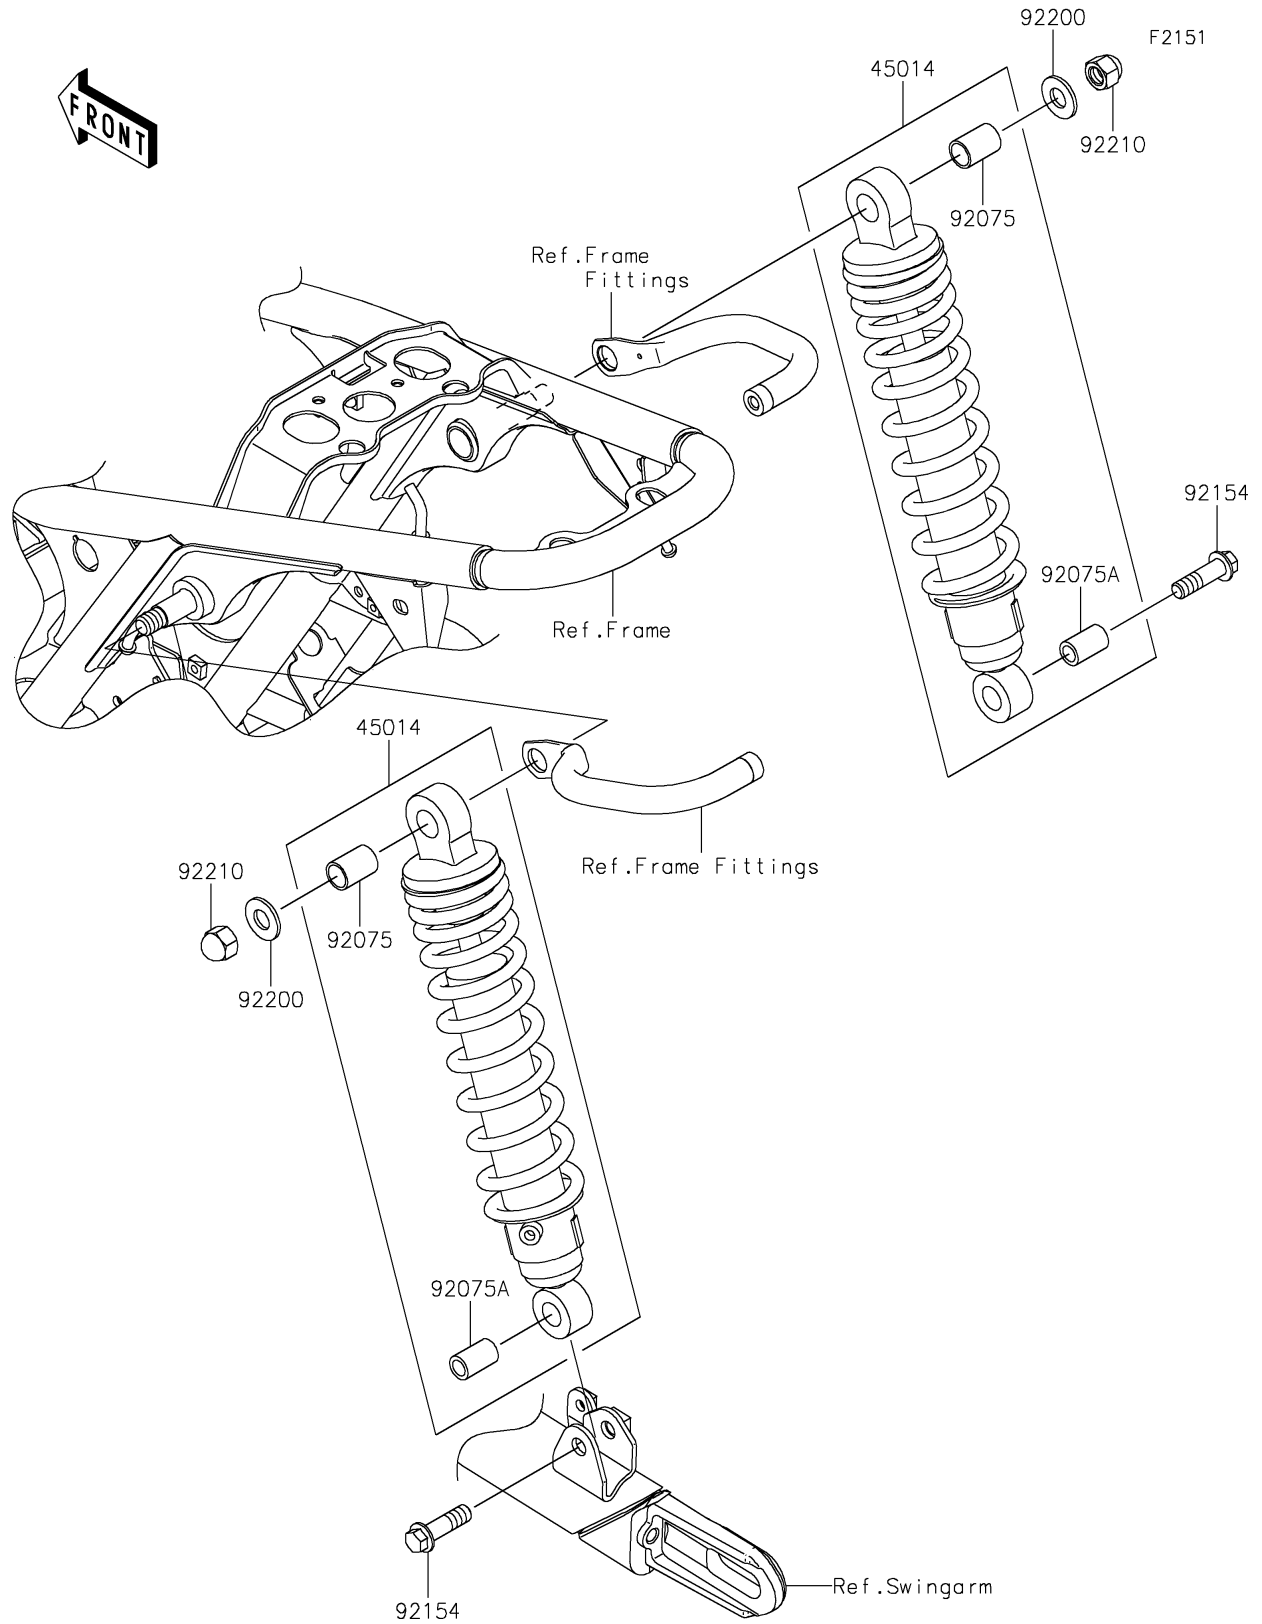

2019 W800 CAFE

PARTS DIAGRAM

Suspension/Shock Absorber

2019 W800 CAFE

PARTS LIST

Suspension/Shock Absorber

ITEM NAME	PART NUMBER	QUANTITY
SHOCKABSORBER,F.BLACK (Ref # 45014)	45014-0620-21	2
DAMPER,SHOCKABSORBER (Ref # 92075)	92075-1141	2
DAMPER,SHOCKABSORBER (Ref # 92075A)	92075-1586	2
BOLT,FLANGED,10X35 (Ref # 92154)	92154-3890	2
WASHER,12MM (Ref # 92200)	92200-1312	2
NUT,CAP,12MM (Ref # 92210)	92210-1174	2