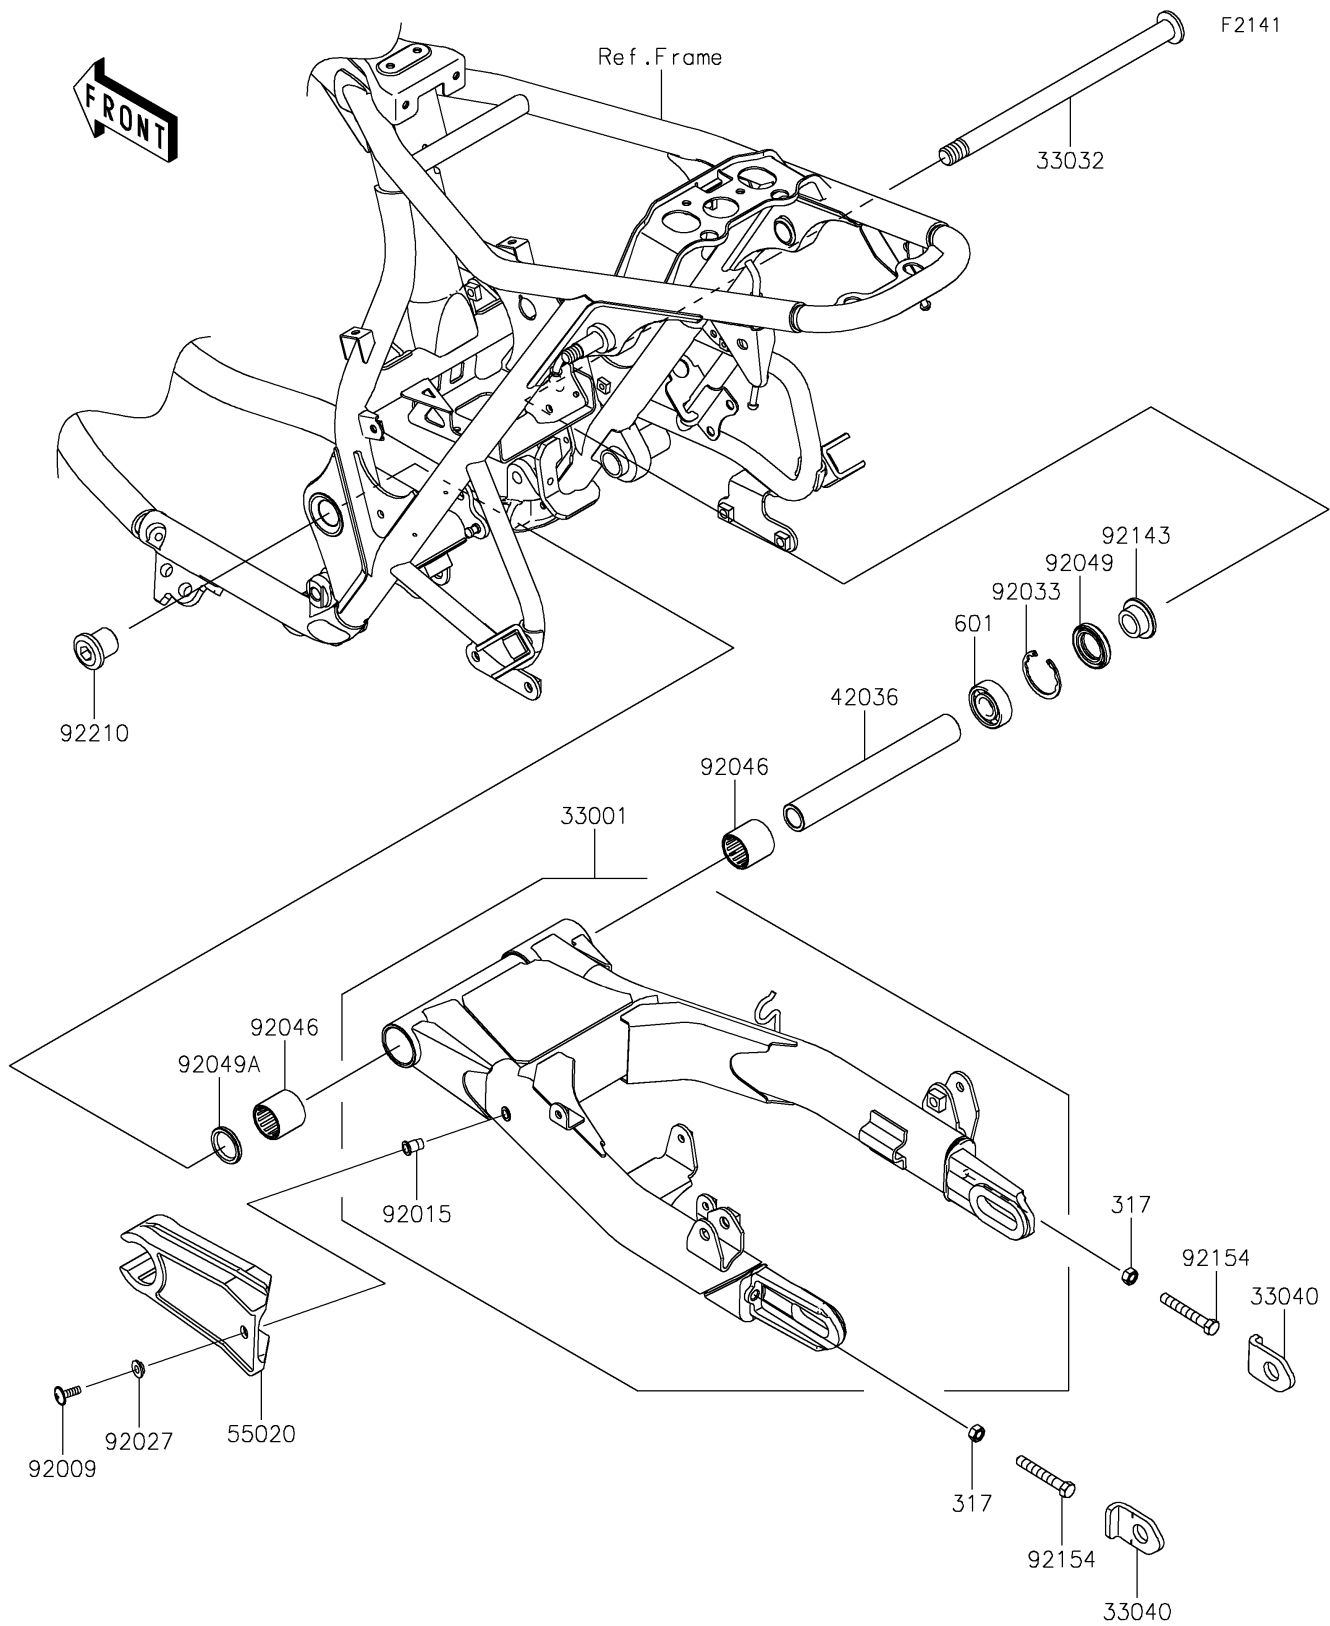

2019 W800 CAFE

PARTS DIAGRAM

Swingarm

2019 W800 CAFE

PARTS LIST

Swingarm

Kawasaki

Let the Good Times Roll®

ITEM NAME

PART NUMBER

QUANTITY
