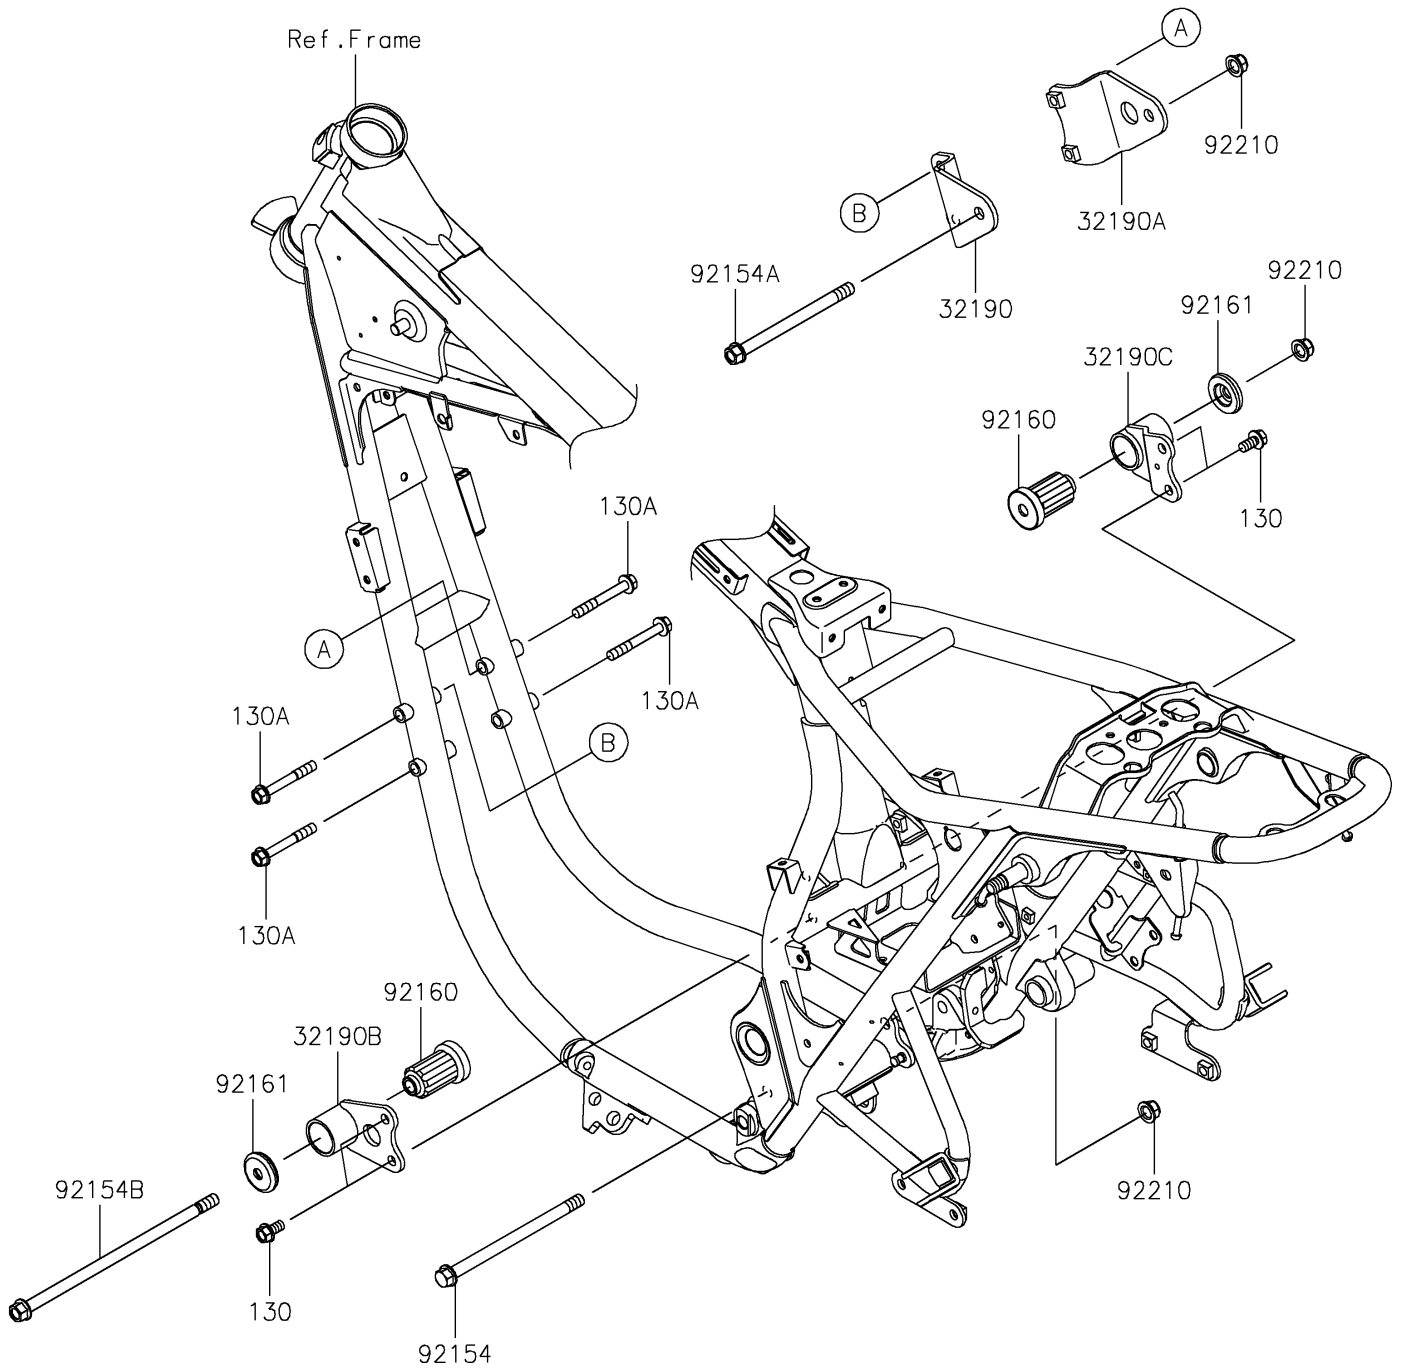

2019 W800 CAFE

PARTS DIAGRAM

Engine Mount

F2122

2019 W800 CAFE

PARTS LIST

Engine Mount

Kawasaki

Let the Good Times Roll®

ITEM NAME

PART NUMBER

QUANTITY
