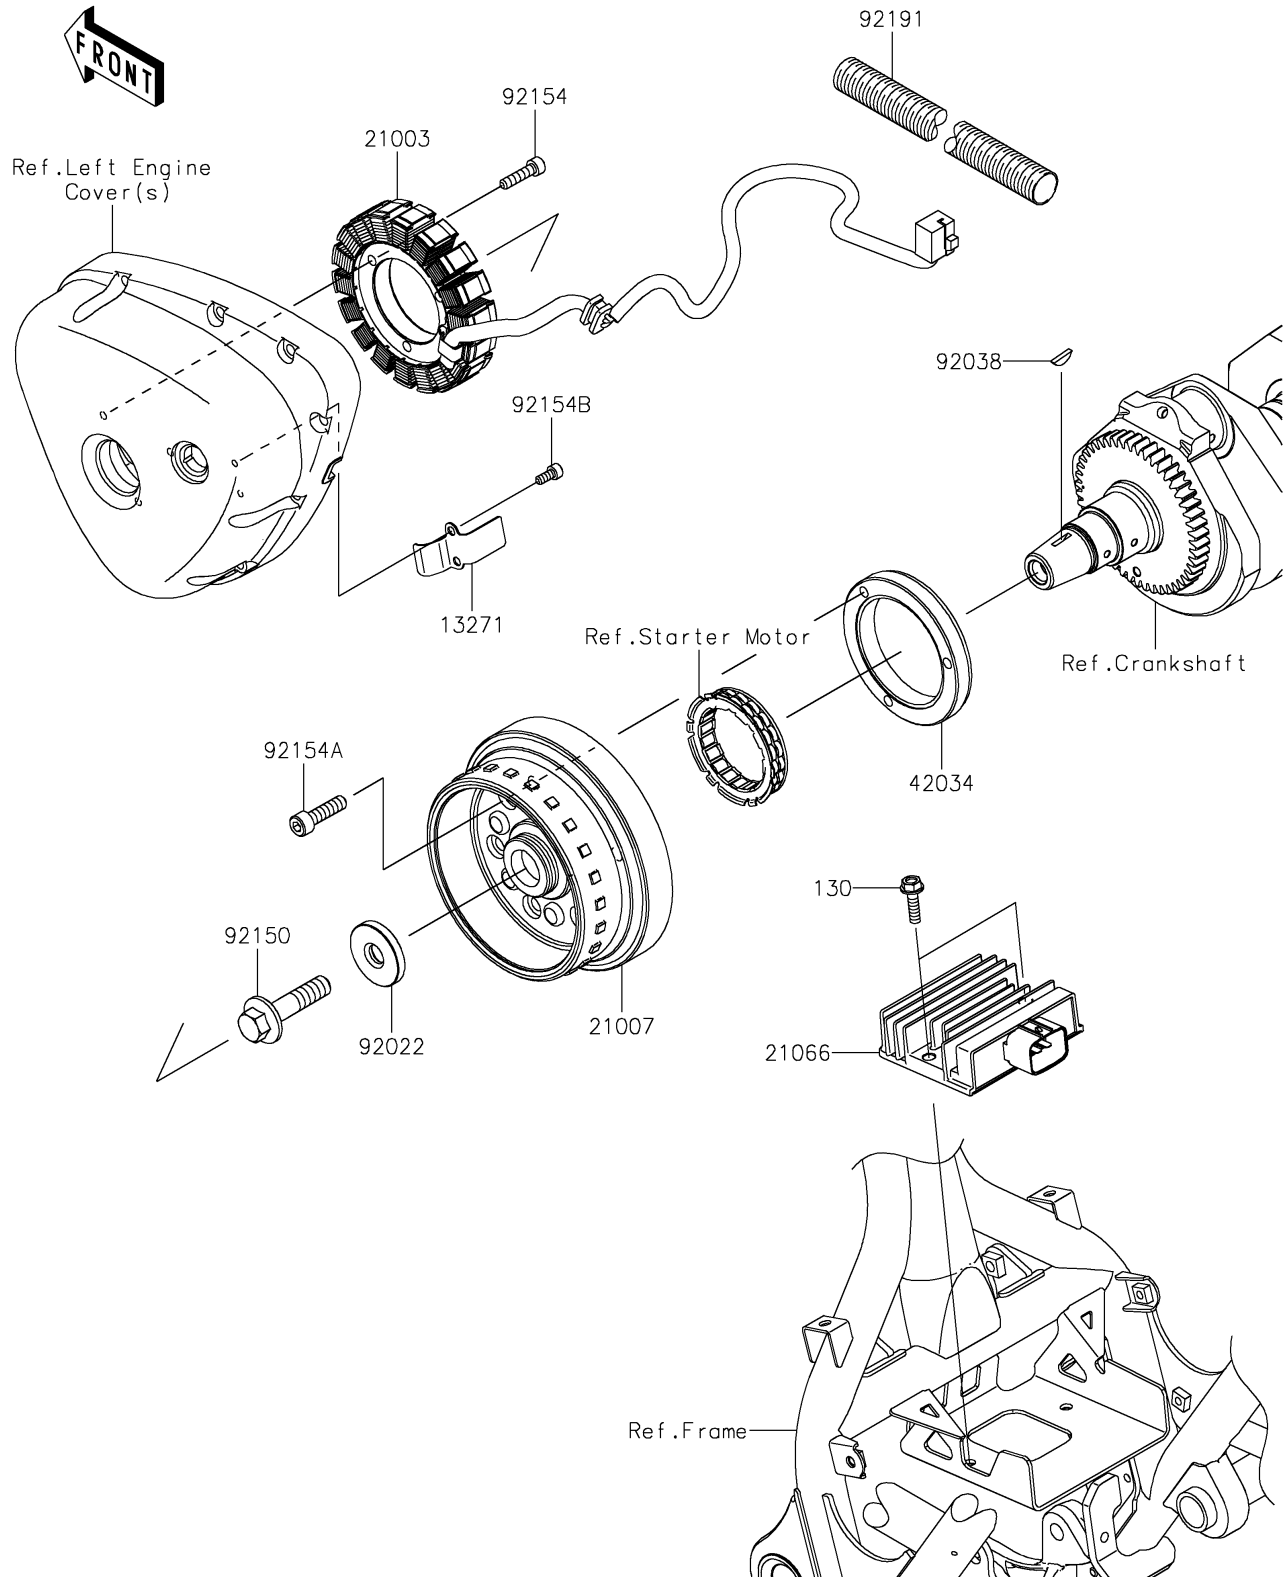

## PARTS DIAGRAM

### Generator

E1810

## PARTS LIST

### Generator

ITEM NAME	PART NUMBER	QUANTITY
PLATE (Ref # 13271)	13271-1185	1
STATOR (Ref # 21003)	21003-0112	1
ROTOR (Ref # 21007)	21007-0159	1
REGULATOR-VOLTAGE (Ref # 21066)	21066-0760	1
COUPLING (Ref # 42034)	42034-0710	1
WASHER,12X40X6 (Ref # 92022)	92022-1904	1
KEY,WOODRUFF (Ref # 92038)	92038-001	1
BOLT,12X50 (Ref # 92150)	92150-1708	1
BOLT,SOCKET,6X25 (Ref # 92154)	92154-0477	3
BOLT,SOCKET,8X30 (Ref # 92154A)	92154-0502	3
BOLT,SOCKET,5X12 (Ref # 92154B)	92154-0503	2
TUBE (Ref # 92191)	92191-1397	1
BOLT-FLANGED,6X22 (Ref # 130)	130BB0622	2