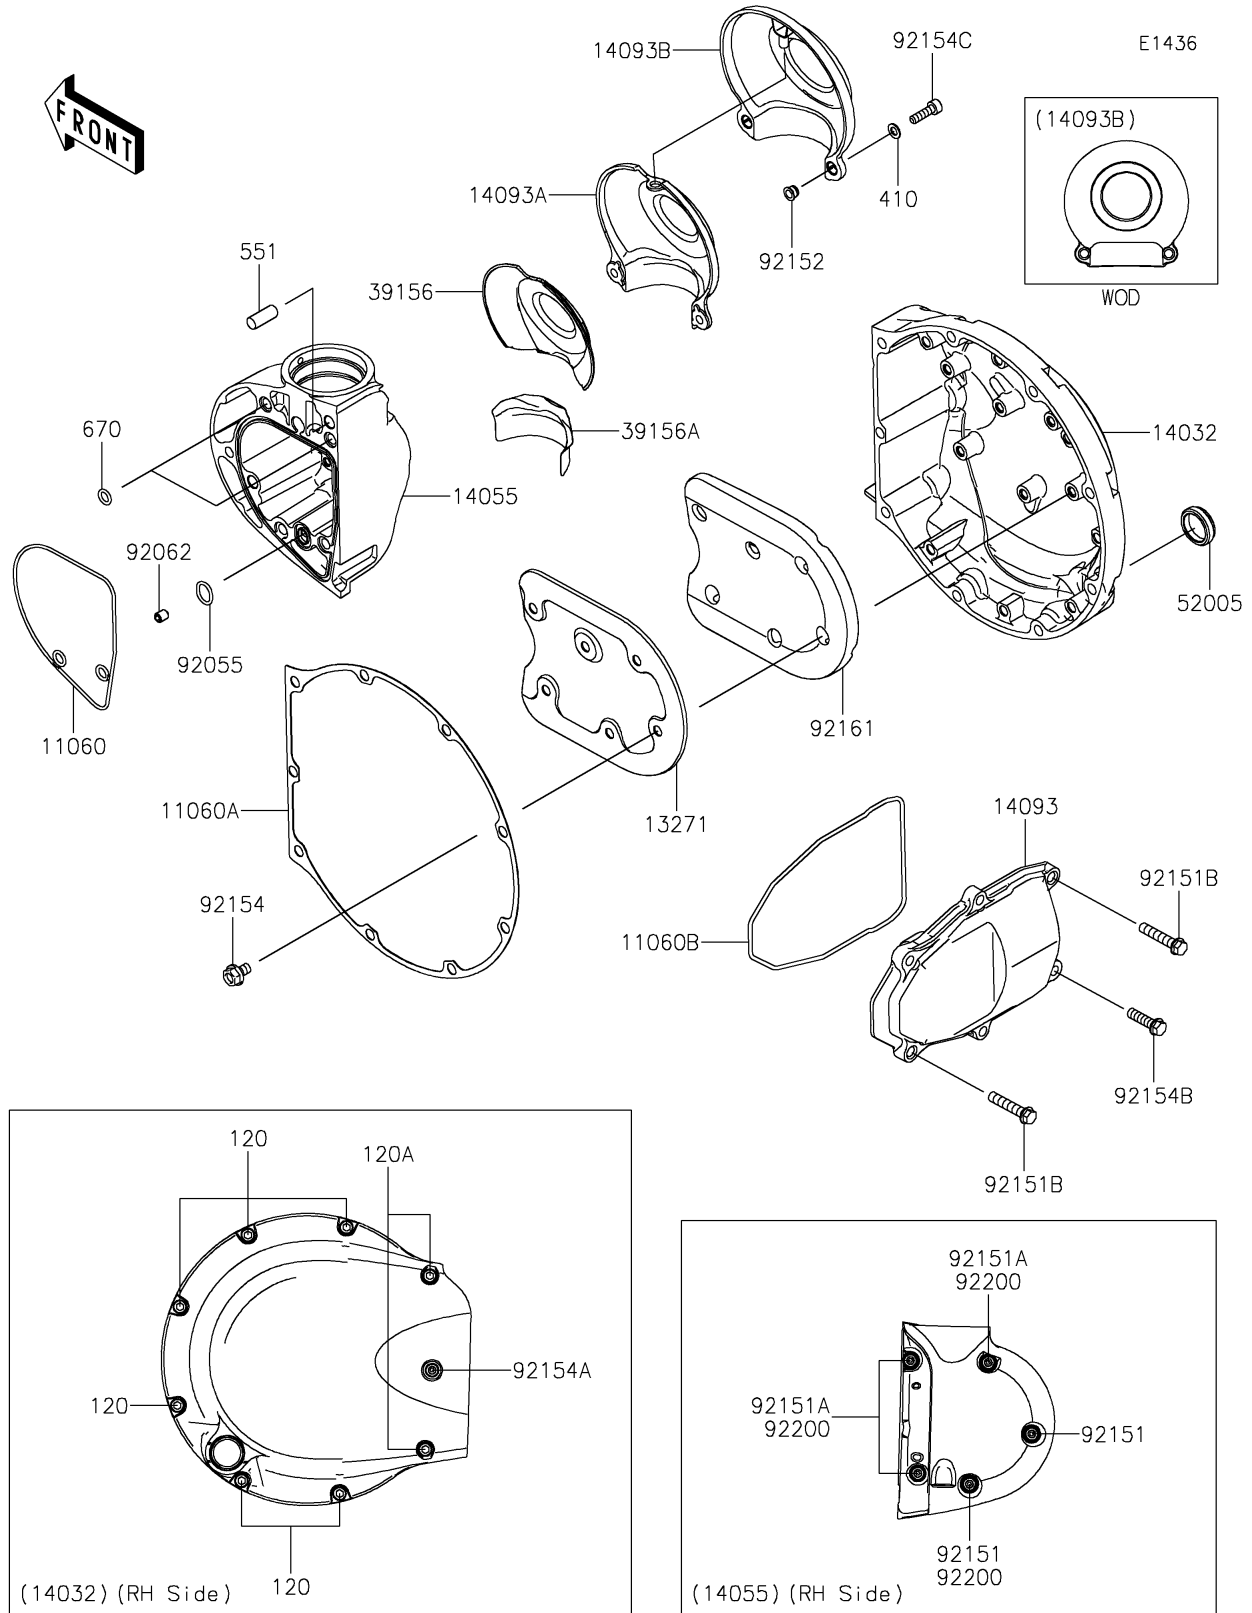

2020 W800 CAFE

PARTS DIAGRAM

Right Engine Cover(s)

2020 W800 CAFE

PARTS LIST

Right Engine Cover(s)

ITEM NAME

PART NUMBER

QUANTITY
