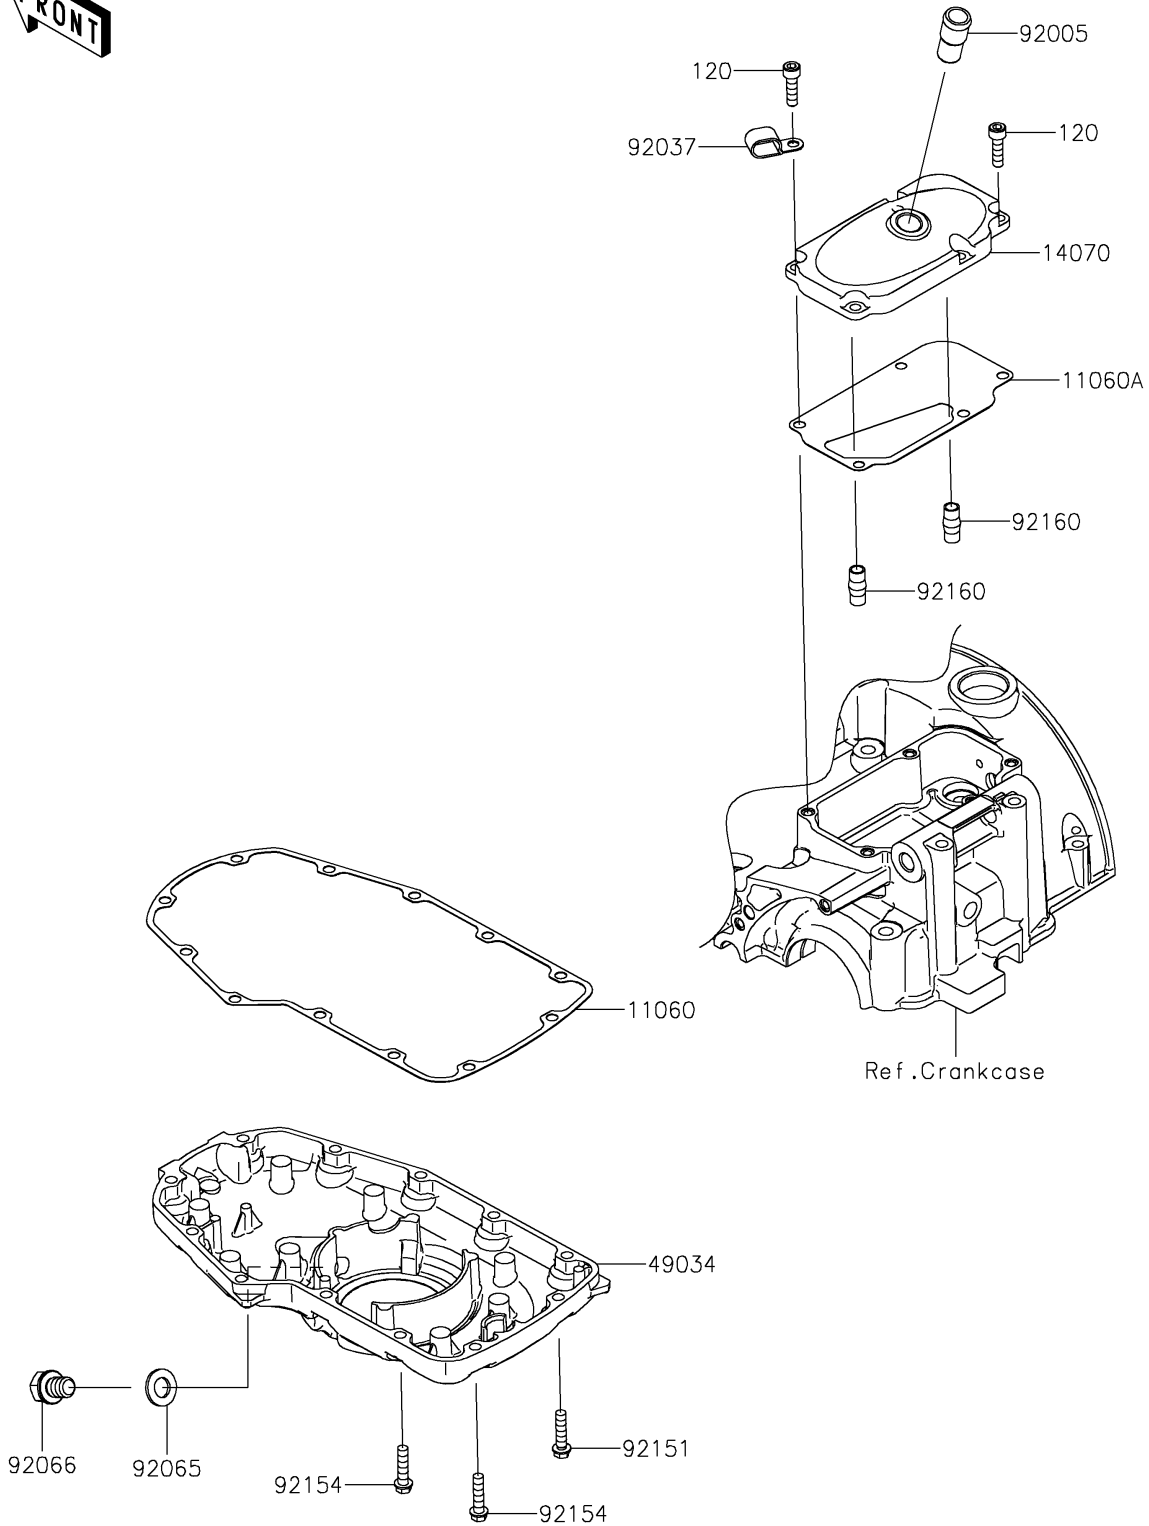

2020 W800 CAFE

PARTS DIAGRAM

Breather Cover/Oil Pan

E1432

2020 W800 CAFE

PARTS LIST

Breather Cover/Oil Pan

ITEM NAME

PART NUMBER

QUANTITY
