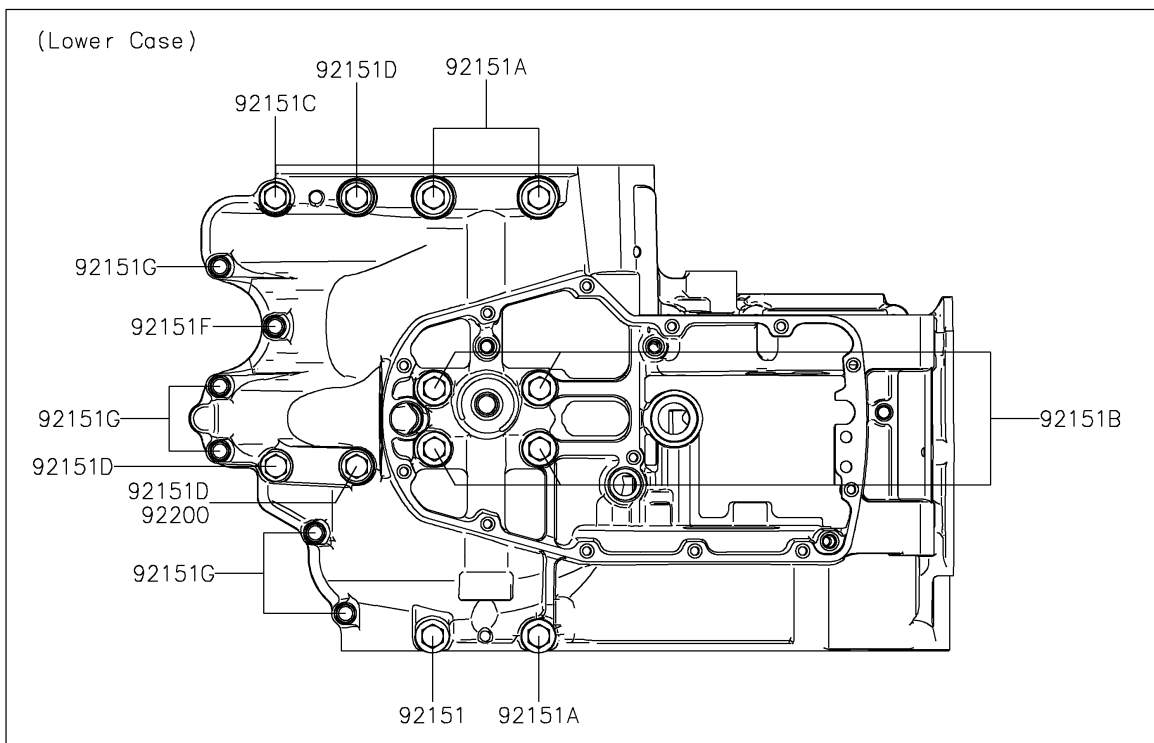

2019 W800 CAFE

PARTS DIAGRAM

Crankcase Bolt Pattern

E1412

2019 W800 CAFE

PARTS LIST

Crankcase Bolt Pattern

Kawasaki

Let the Good Times Roll®

ITEM NAME

PART NUMBER

QUANTITY
