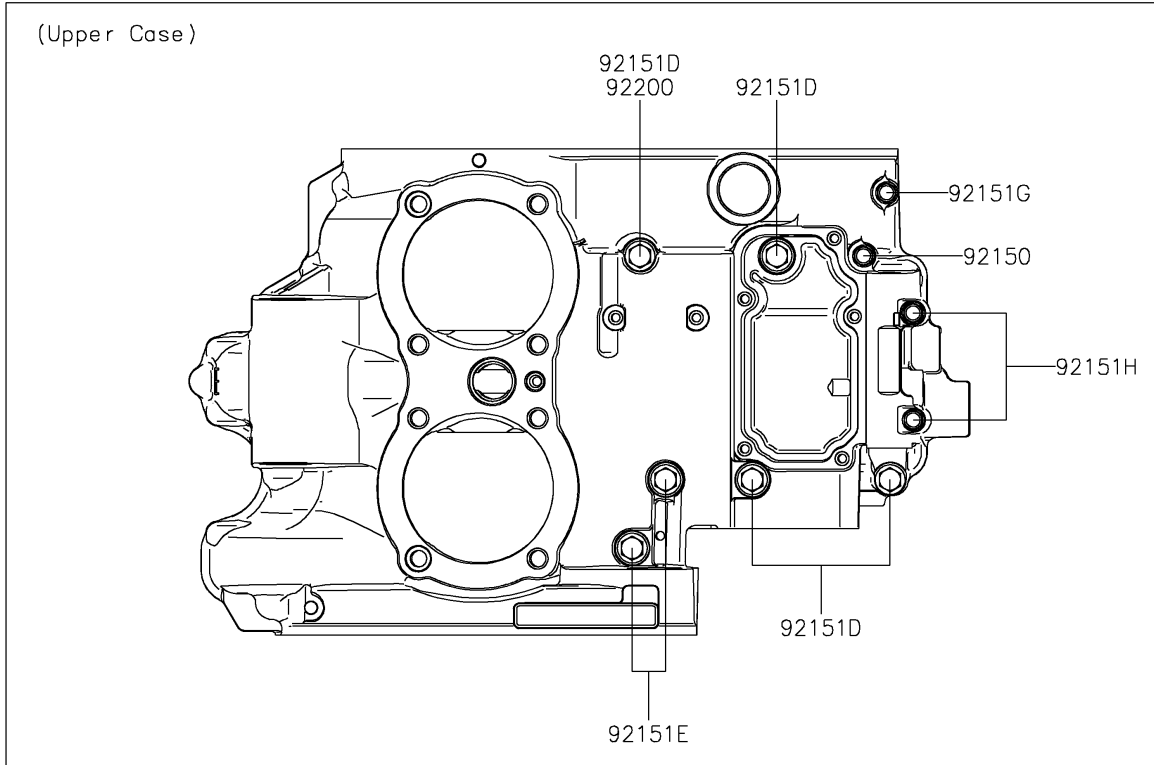

2019 W800 CAFE

PARTS DIAGRAM

Crankcase Bolt Pattern

E1412

2019 W800 CAFE

PARTS LIST

Crankcase Bolt Pattern

Kawasaki

Let the Good Times Roll®

ITEM NAME

PART NUMBER

QUANTITY
