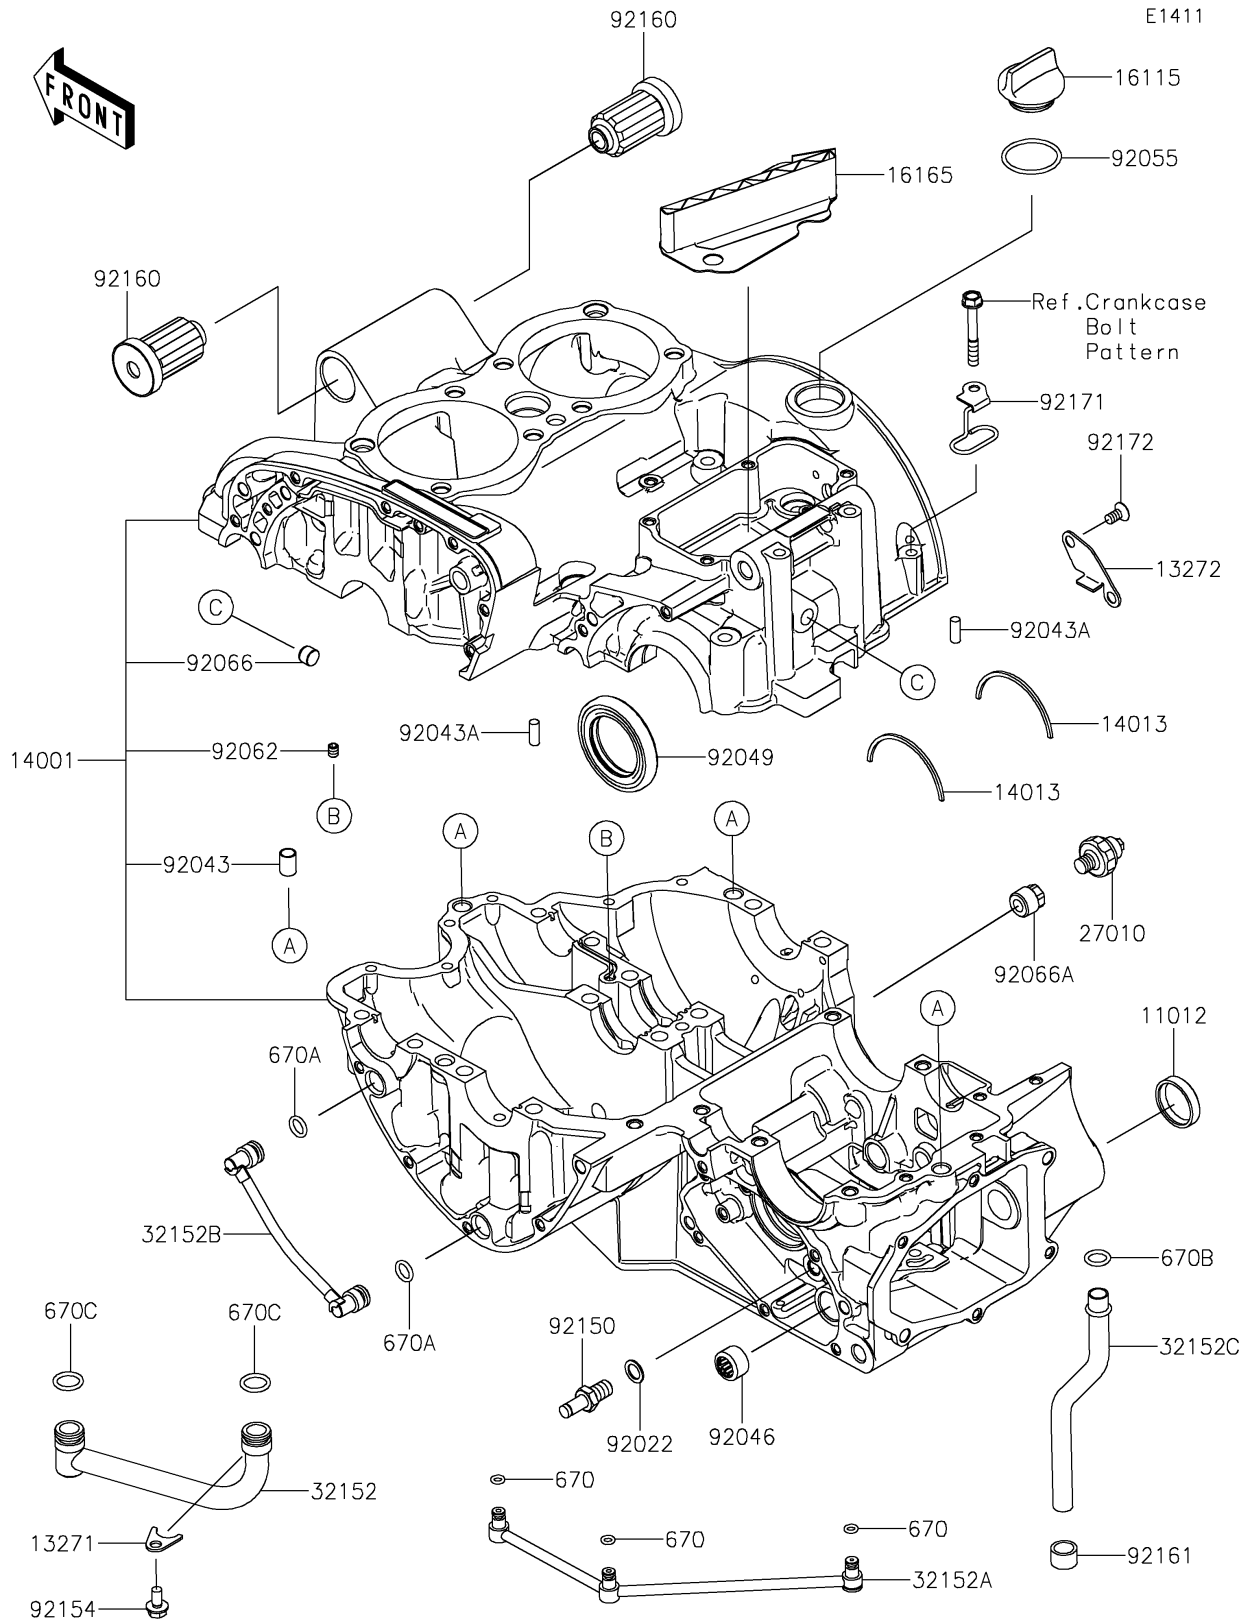

2019 W800 CAFE

PARTS DIAGRAM

Crankcase

2019 W800 CAFE

PARTS LIST

Crankcase

ITEM NAME

PART NUMBER

QUANTITY
