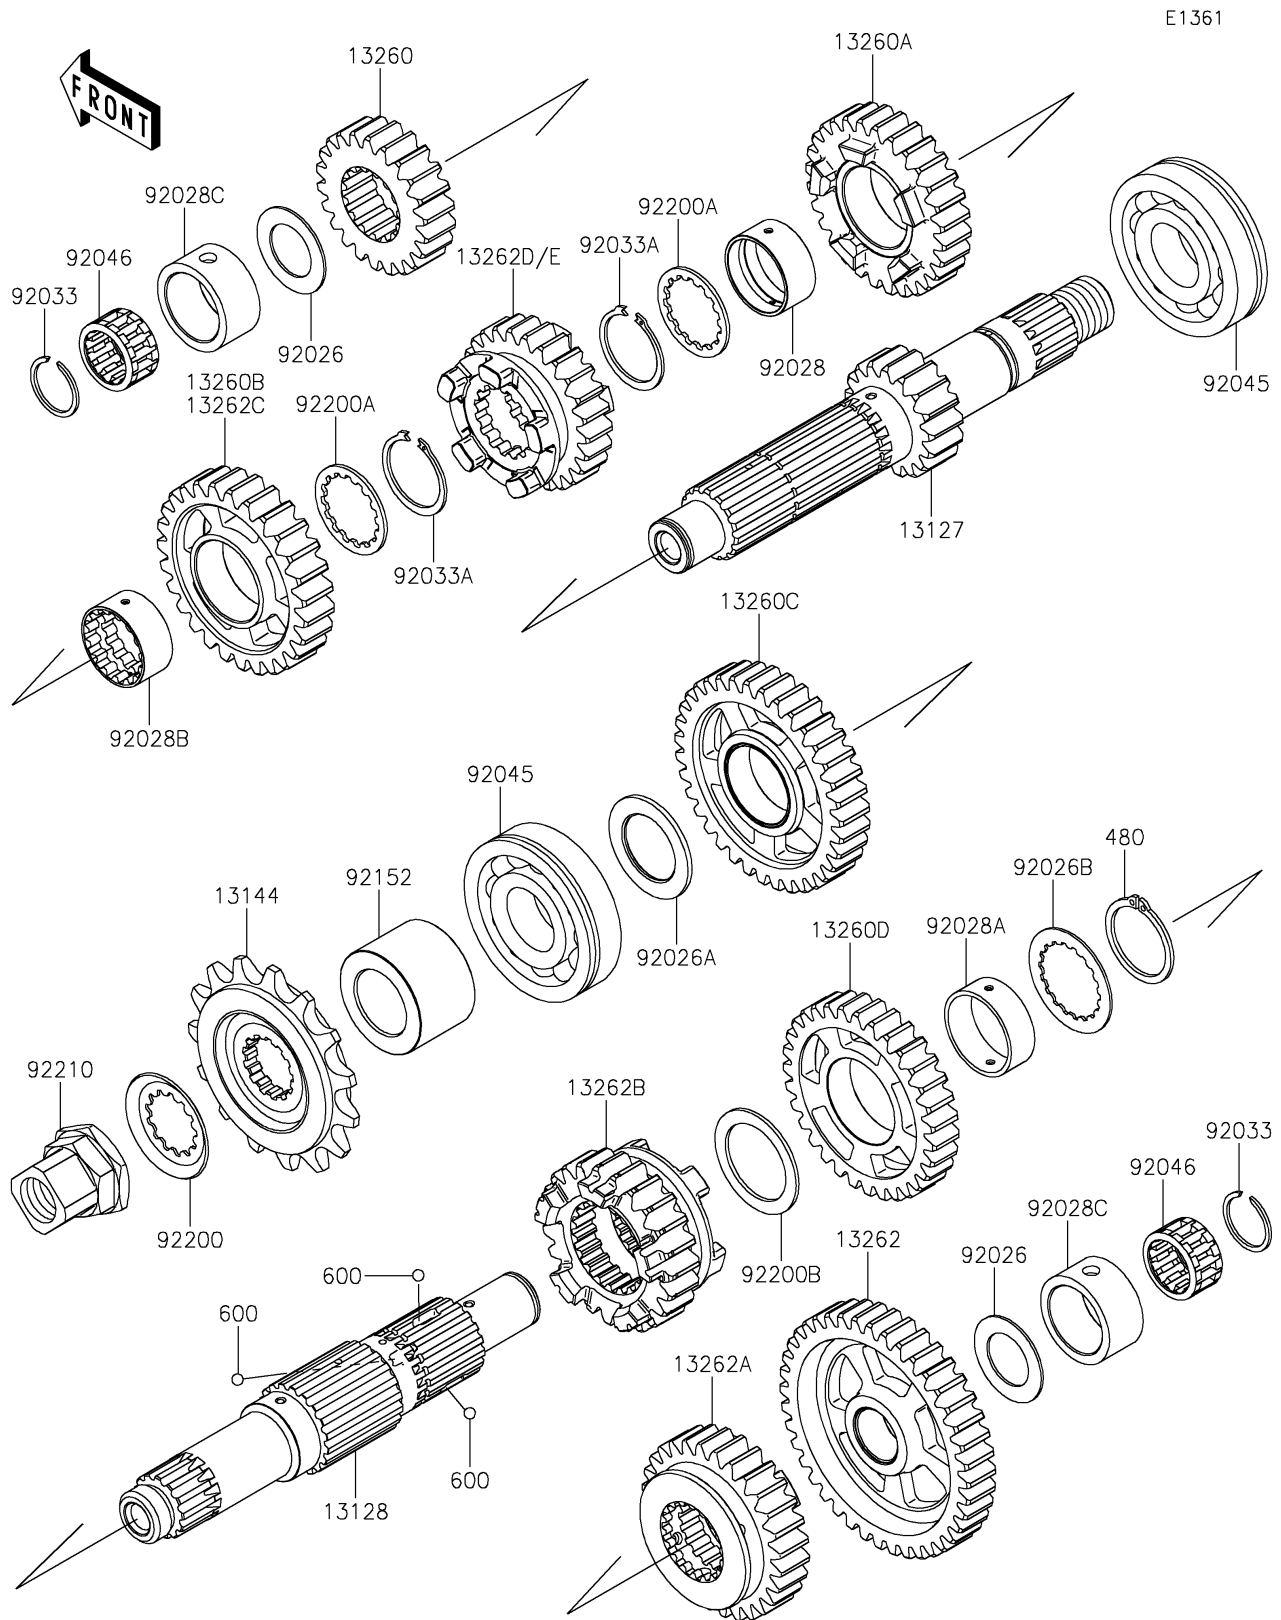

2019 W800 CAFE

PARTS DIAGRAM

Transmission

2019 W800 CAFE

PARTS LIST

Transmission

Kawasaki

Let the Good Times Roll®

ITEM NAME

PART NUMBER

QUANTITY
