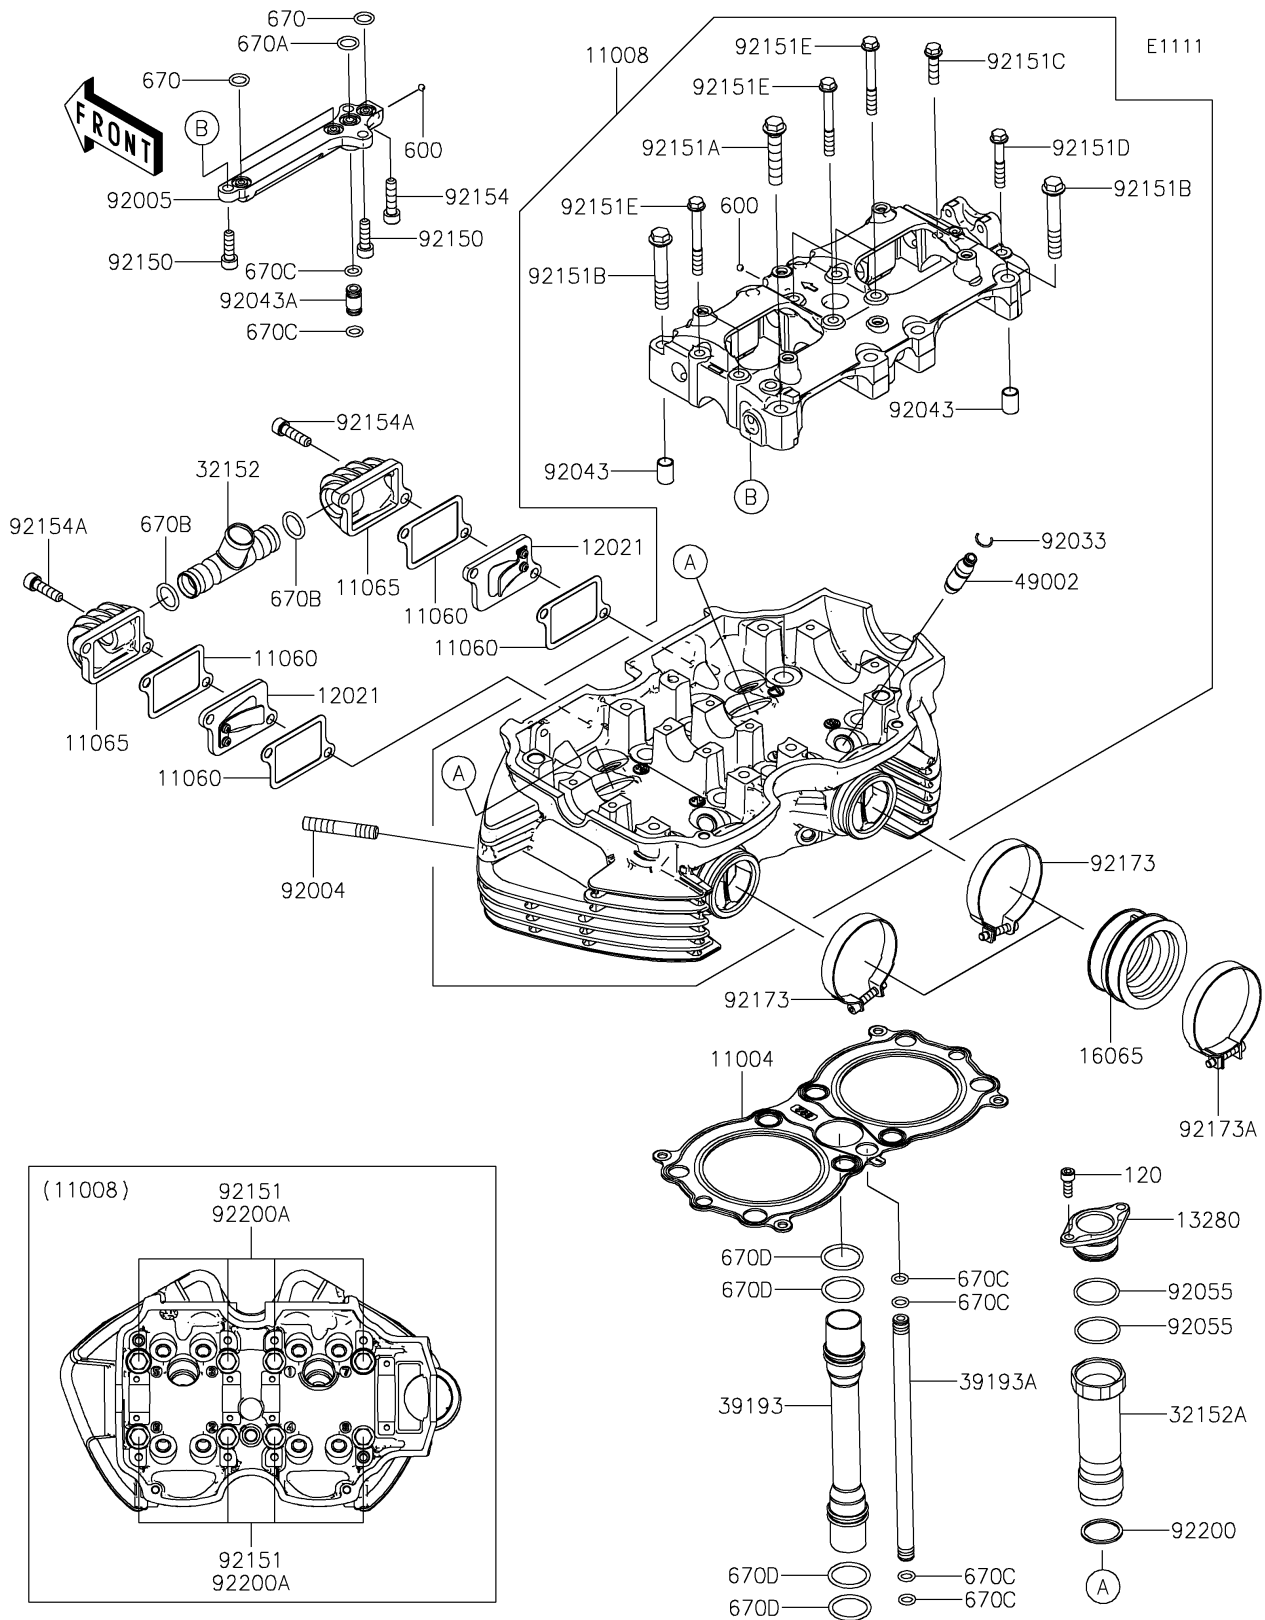

2019 W800 CAFE

PARTS DIAGRAM

Cylinder Head

2019 W800 CAFE

PARTS LIST

Cylinder Head

Kawasaki

Let the Good Times Roll®

ITEM NAME

PART NUMBER

QUANTITY
