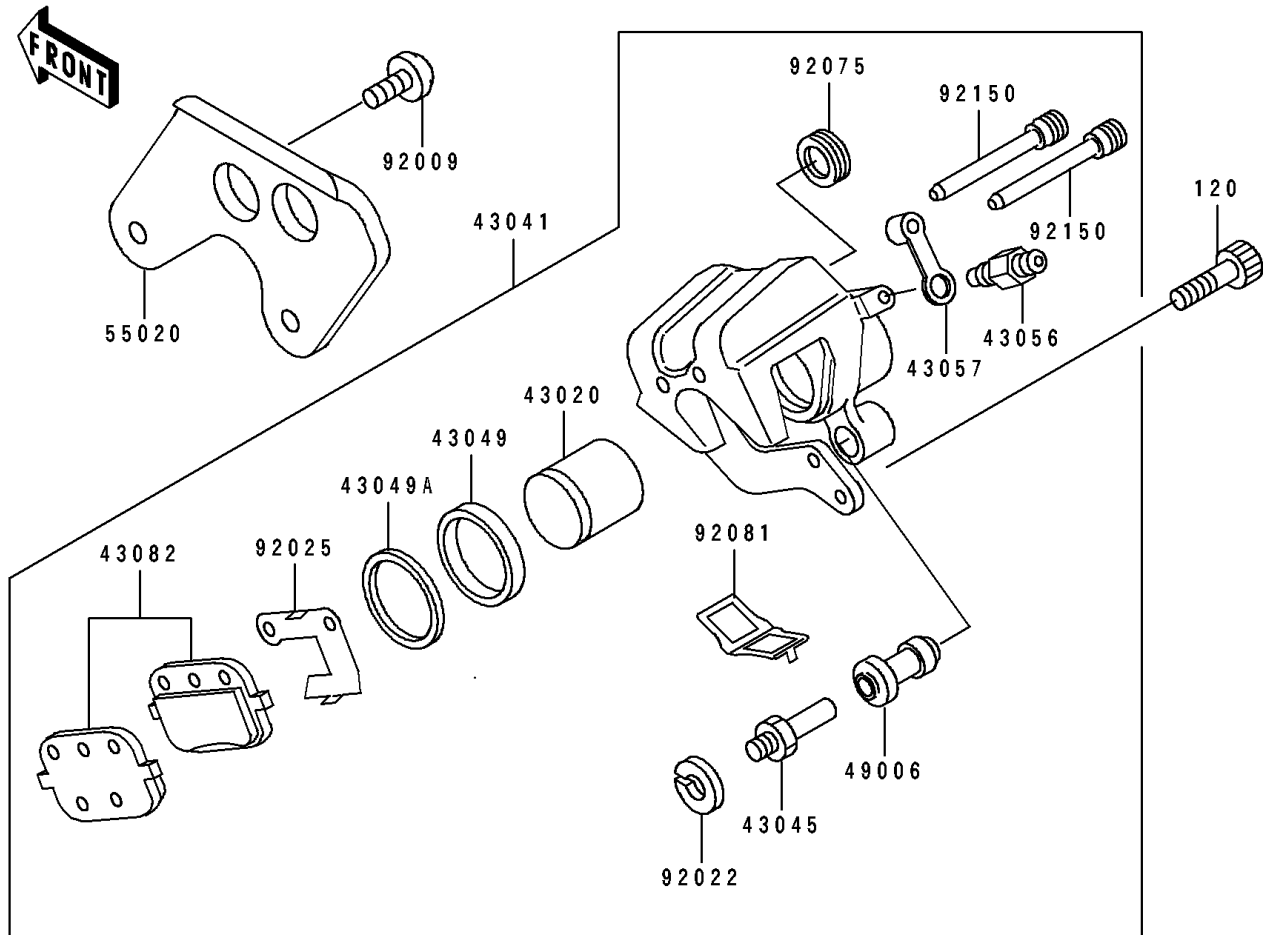

1991 Big Wheel

PARTS DIAGRAM

Rear Caliper

F2294

1991 Big Wheel

PARTS LIST

Rear Caliper

Kawasaki

Let the Good Times Roll®

ITEM NAME

PART NUMBER

QUANTITY
