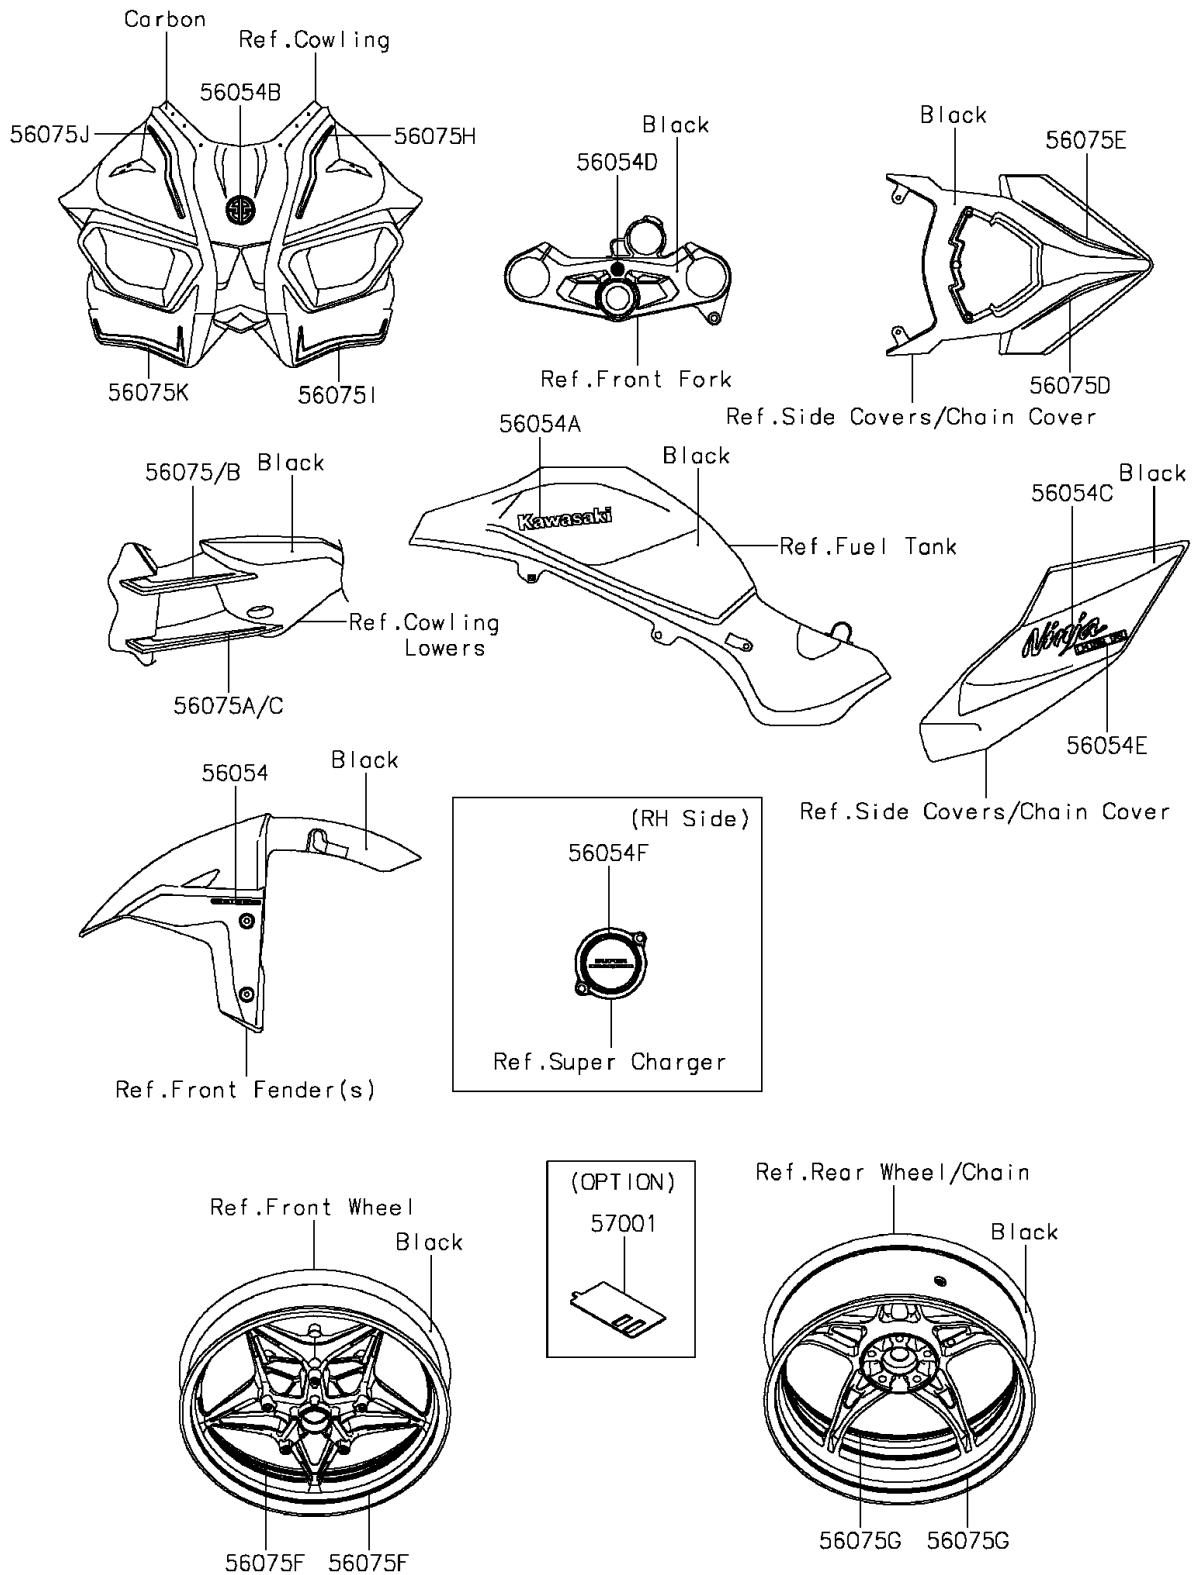

2016 Ninja H2R

PARTS DIAGRAM

Decals(Black)(PGF)

F2861A

2016 Ninja H2R

PARTS LIST

Decals(Black)(PGF)

ITEM NAME

PART NUMBER

QUANTITY
