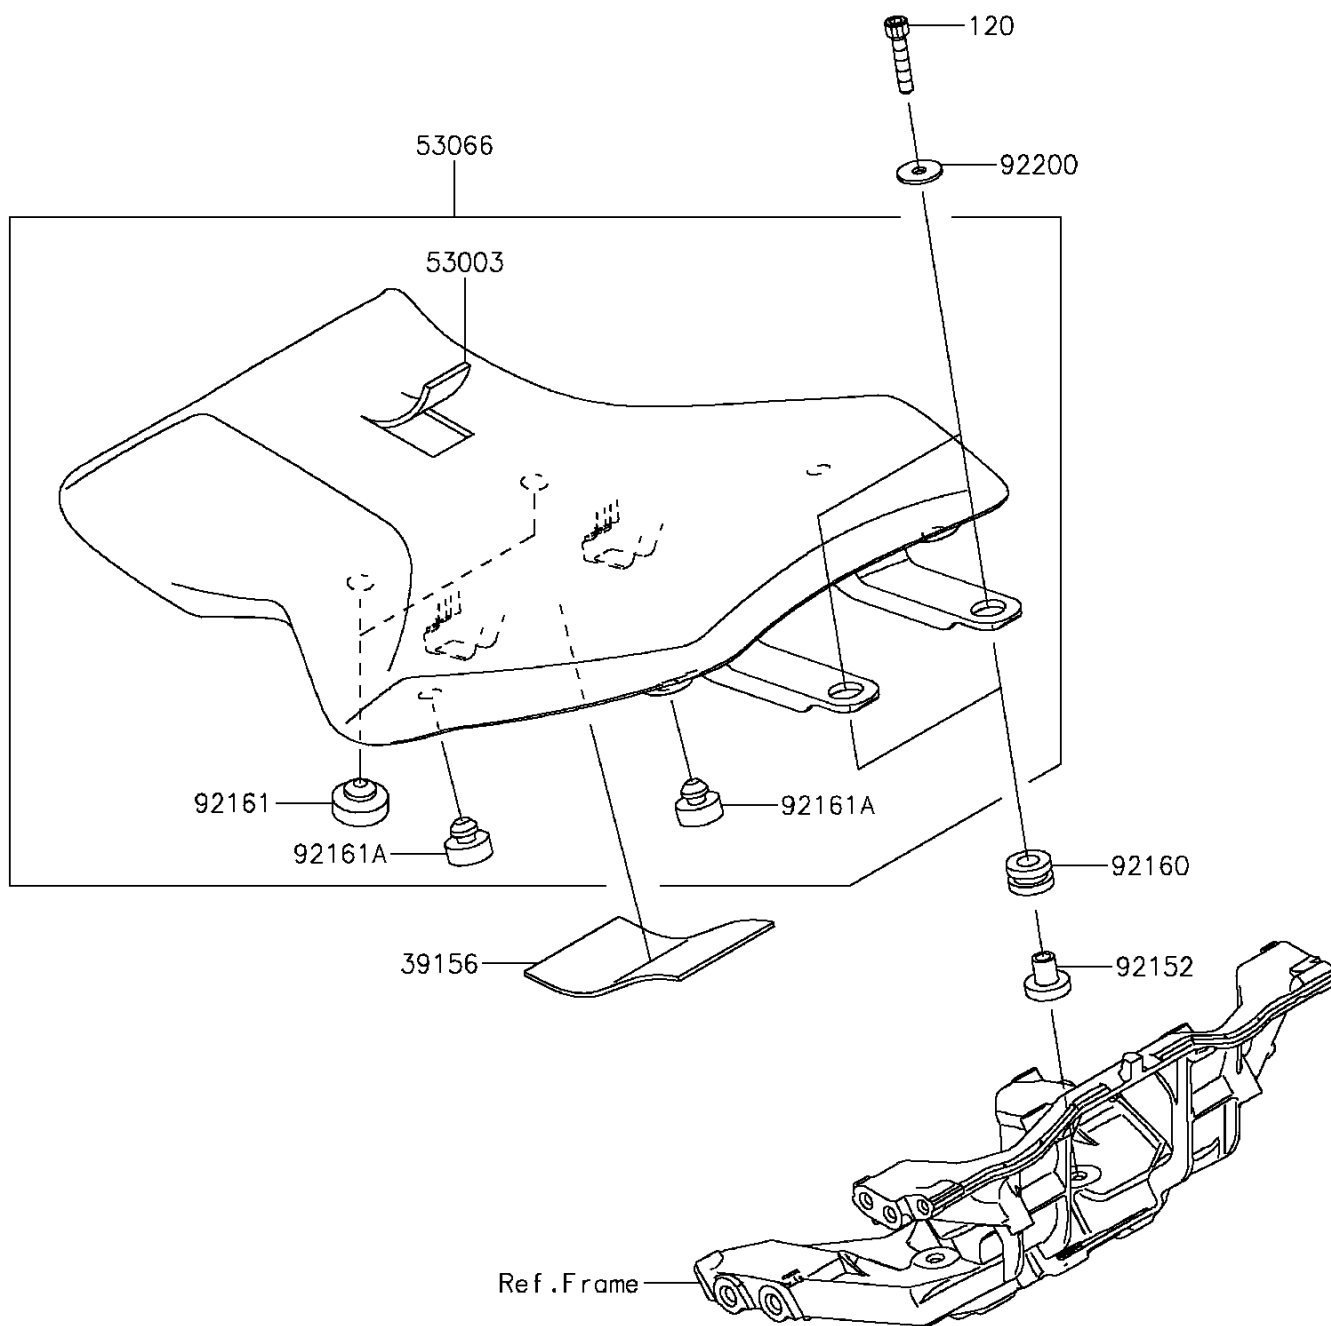

## PARTS DIAGRAM

### Seat

F2510

## PARTS LIST

### Seat

ITEM NAME	PART NUMBER	QUANTITY
PAD,RR FRM (Ref # 39156)	39156-1778	1
LEATHER,BLACK (Ref # 53003)	53003-0404-MA	1
SEAT-ASSY,BLACK (Ref # 53066)	53066-0462-MA	1
COLLAR,6.5X20X16.8 (Ref # 92152)	92152-2119	2
DAMPER,10X20X12 (Ref # 92160)	92160-1167	2
DAMPER,SEAT (Ref # 92161)	92161-0095	2
DAMPER (Ref # 92161A)	92161-0223	4
WASHER,6X20X1.6 (Ref # 92200)	92200-0212	2
BOLT-SOCKET,6X30 (Ref # 120)	120CA0630	2