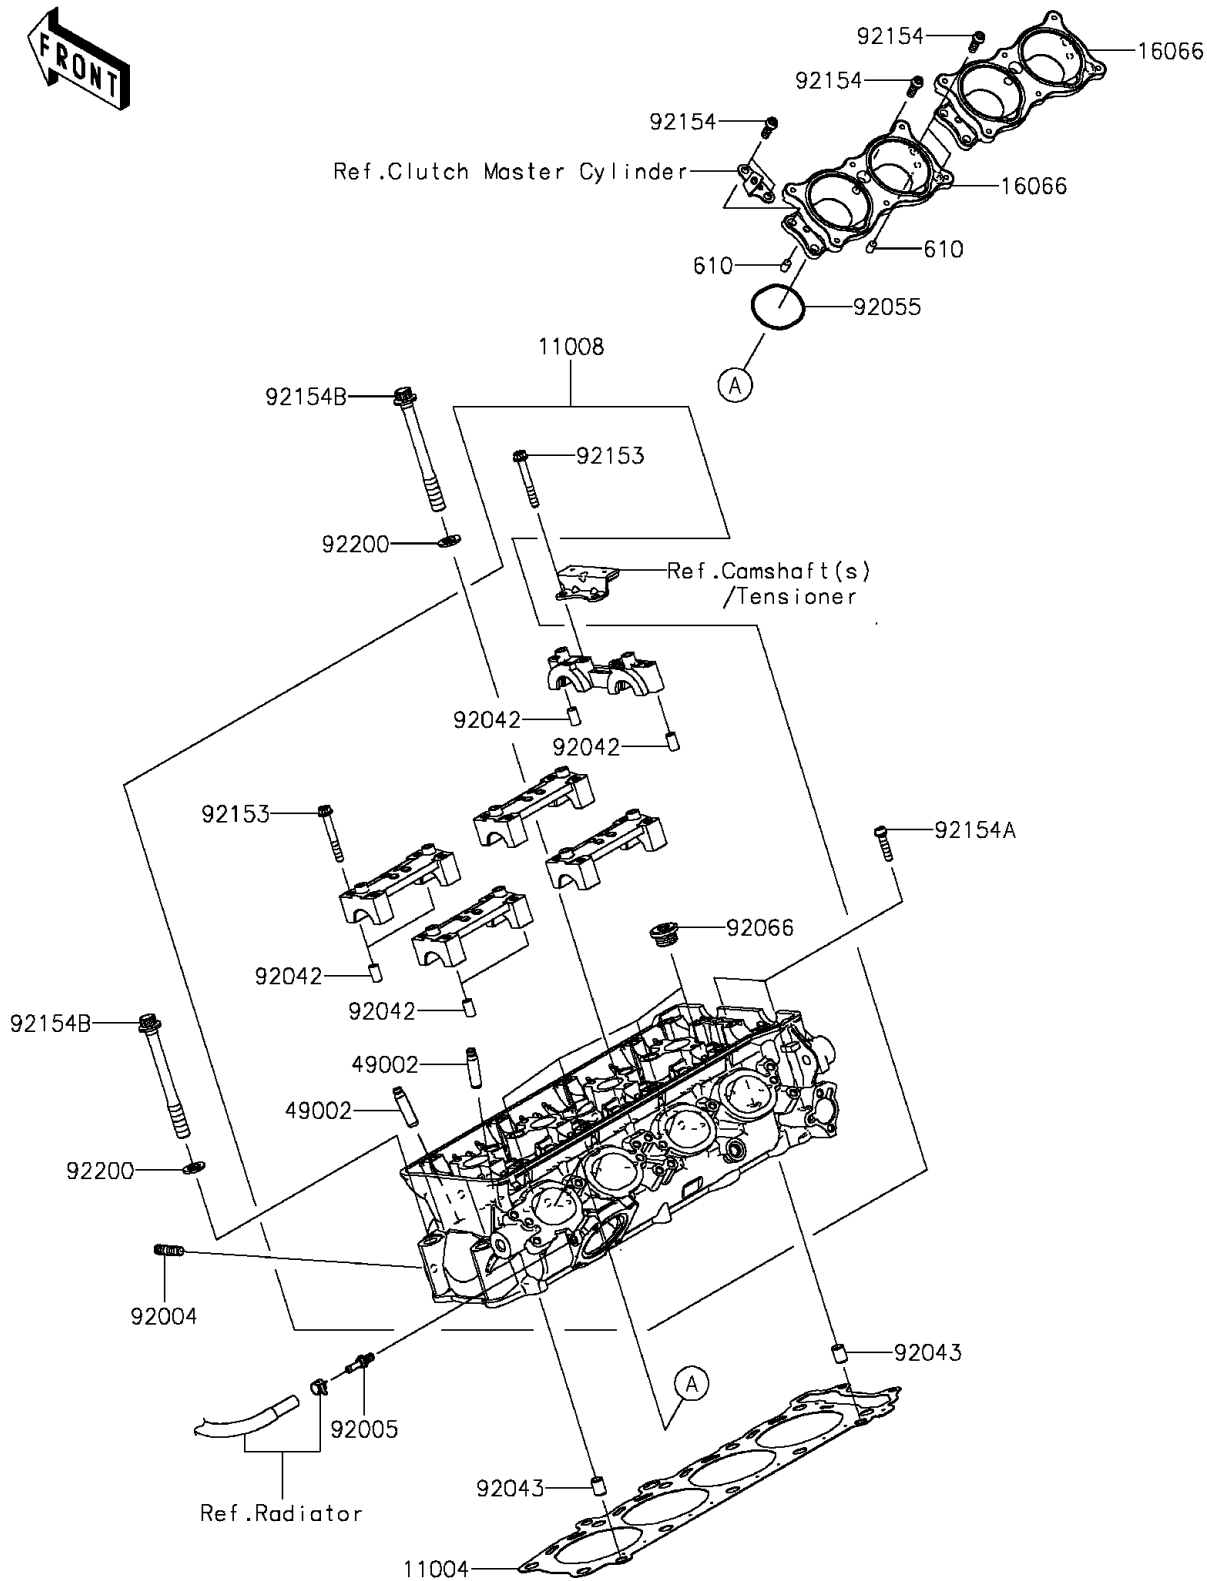

2016 Ninja H2R

PARTS DIAGRAM

Cylinder Head

E1111

2016 Ninja H2R

PARTS LIST

Cylinder Head

ITEM NAME	PART NUMBER	QUANTITY
GASKET-HEAD (Ref # 11004)	11004-0754	1
HEAD-COMP-CYLINDER (Ref # 11008)	11008-0849	1
HOLDER-THROTTLE BODY (Ref # 16066)	16066-0003	2
GUIDE-VALVE (Ref # 49002)	49002-0009	16
STUD,8X18 (Ref # 92004)	92004-0049	8
FITTING (Ref # 92005)	92005-0056	1
PIN,DOWEL,6.3X8X14 (Ref # 92042)	92042-007	10
PIN,8.2X10X14 (Ref # 92043)	92043-1264	2
RING-O,43.7X1.9 (Ref # 92055)	92055-1401	4
PLUG,18X10 (Ref # 92066)	92066-0016	4
BOLT,SOCKET,6X45 (Ref # 92153)	92153-0656	20
BOLT,SOCKET,6X18 (Ref # 92154)	92154-1455	10
BOLT,SOCKET,6X25 (Ref # 92154A)	92154-1457	2
BOLT,11X103 (Ref # 92154B)	92154-1819	10
WASHER,11.2X18.2X1.8 (Ref # 92200)	92200-0940	10
ROLLER,6X10 (Ref # 610)	610A0610	4