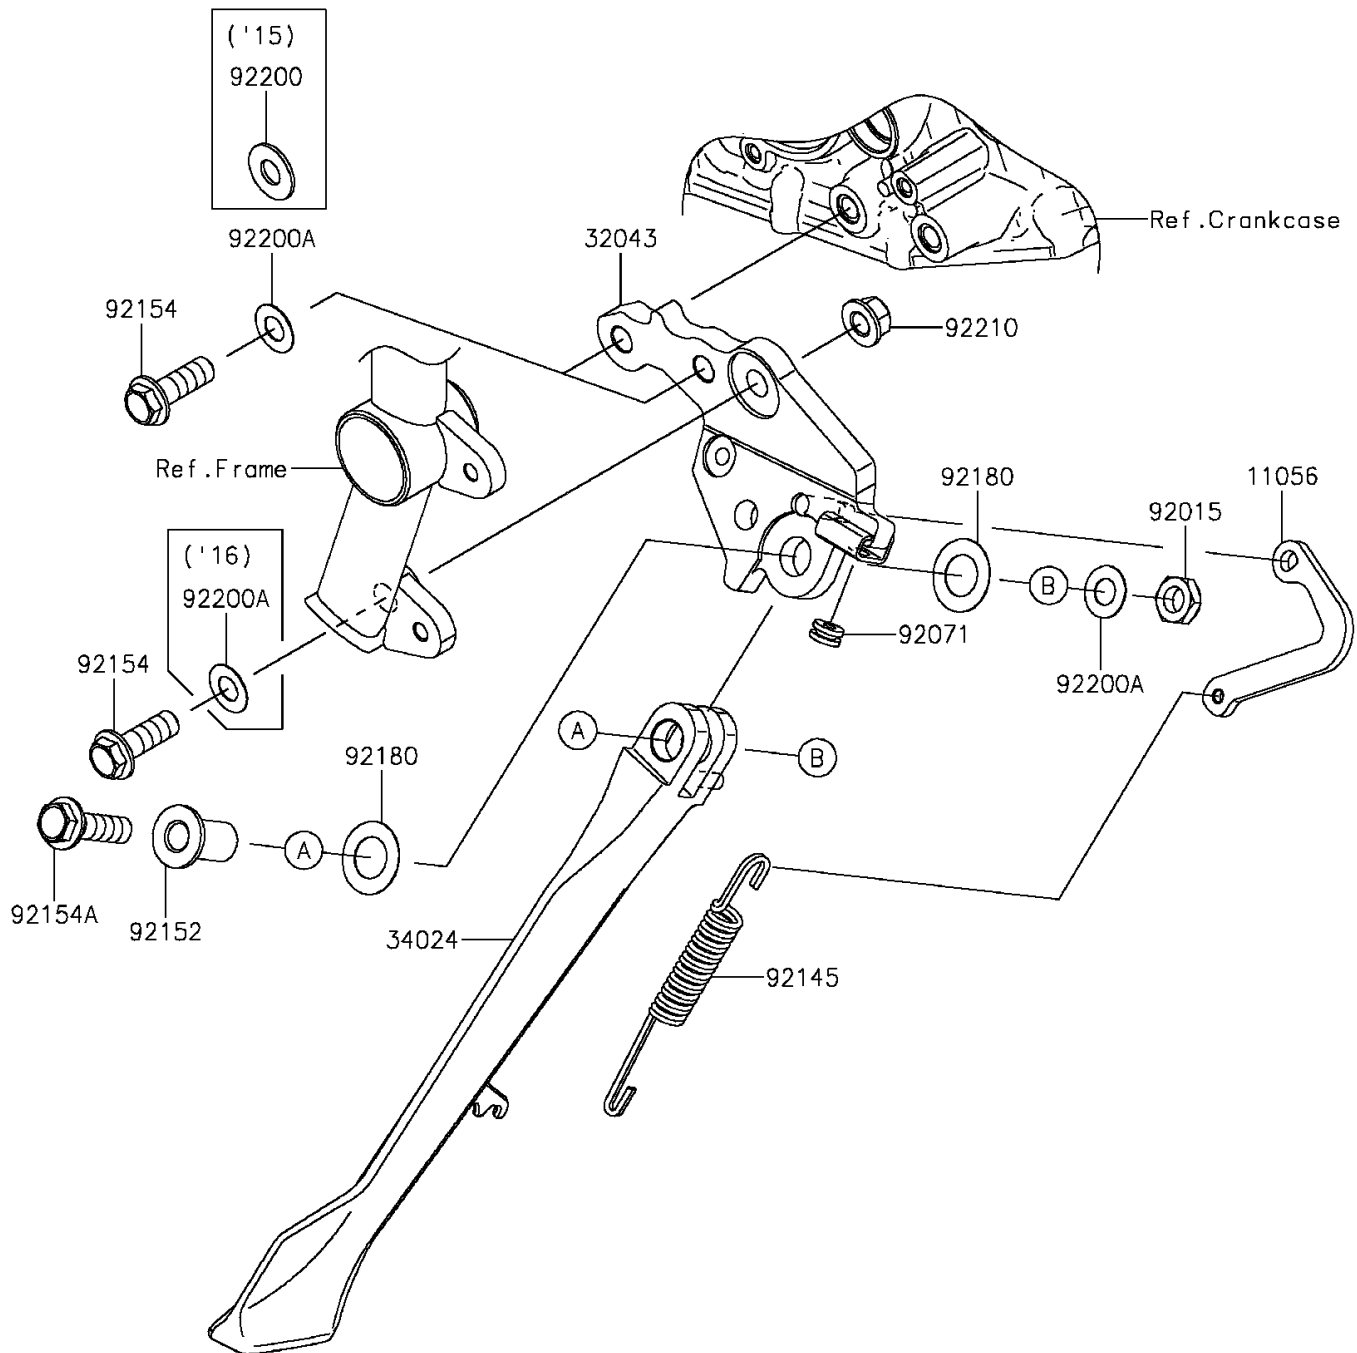

2015 Ninja H2

PARTS DIAGRAM

Stand(s)

F2190

2015 Ninja H2

PARTS LIST

Stand(s)

ITEM NAME

PART NUMBER

QUANTITY
