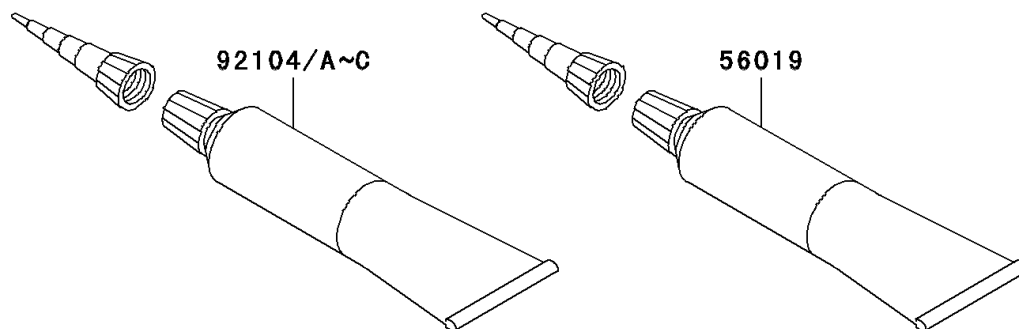

2008 Vulcan[®] 1600 Nomad[™]

PARTS DIAGRAM

Owner's Tools

56007

F2810

2008 Vulcan® 1600 Nomad™

PARTS LIST Owner's Tools

Kawasaki
Let the Good Times Roll®

ITEM NAME

PART NUMBER

QUANTITY
