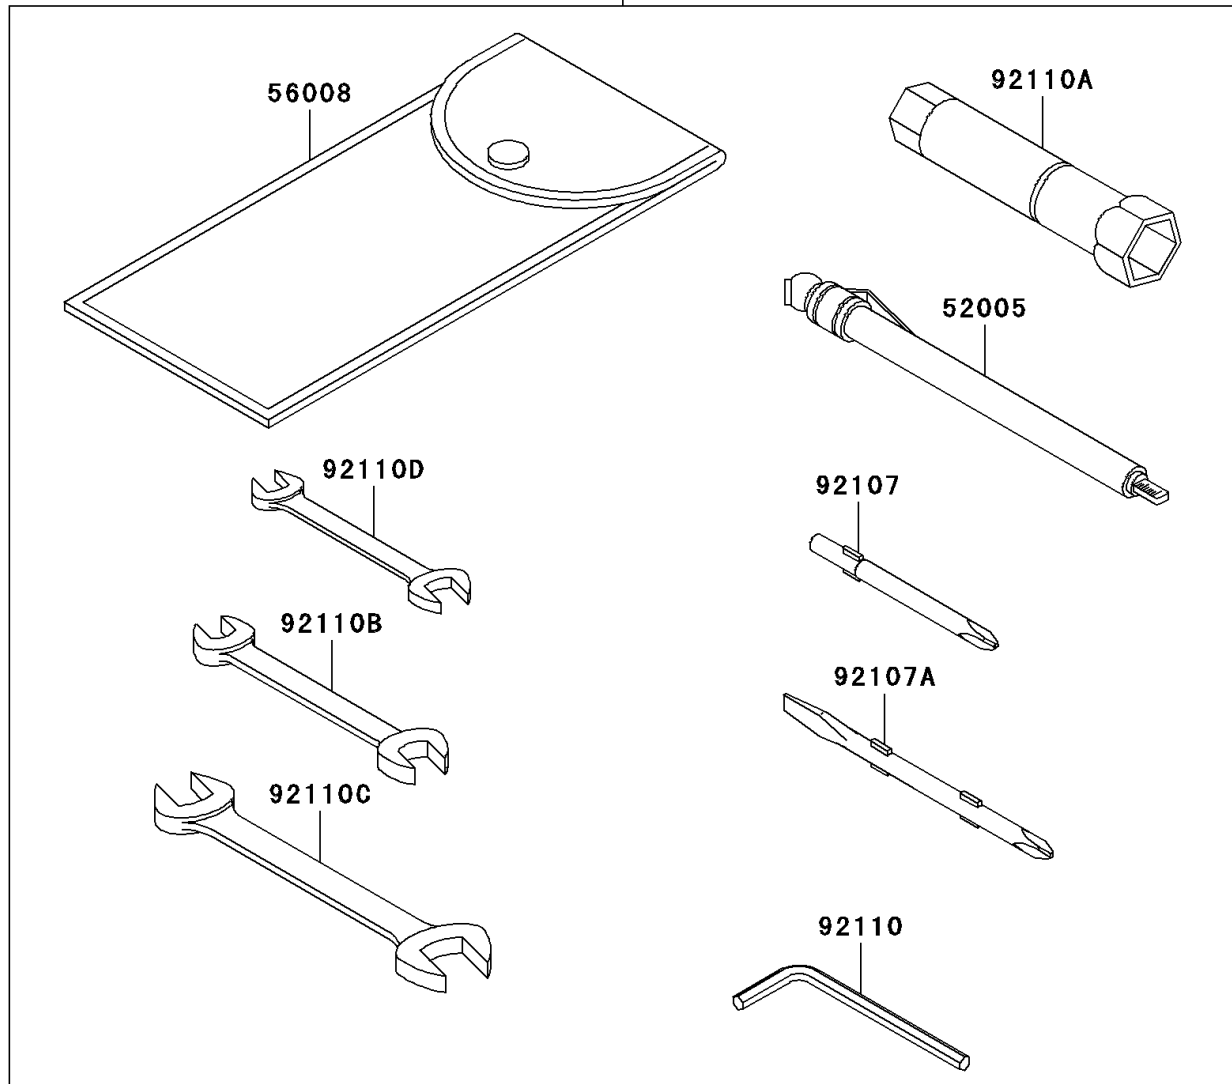

2008 Vulcan[®] 1600 Nomad[™]

PARTS DIAGRAM

Owner's Tools

56007

F2810

2008 Vulcan® 1600 Nomad™

PARTS LIST Owner's Tools

Kawasaki
Let the Good Times Roll®

ITEM NAME

PART NUMBER

QUANTITY
