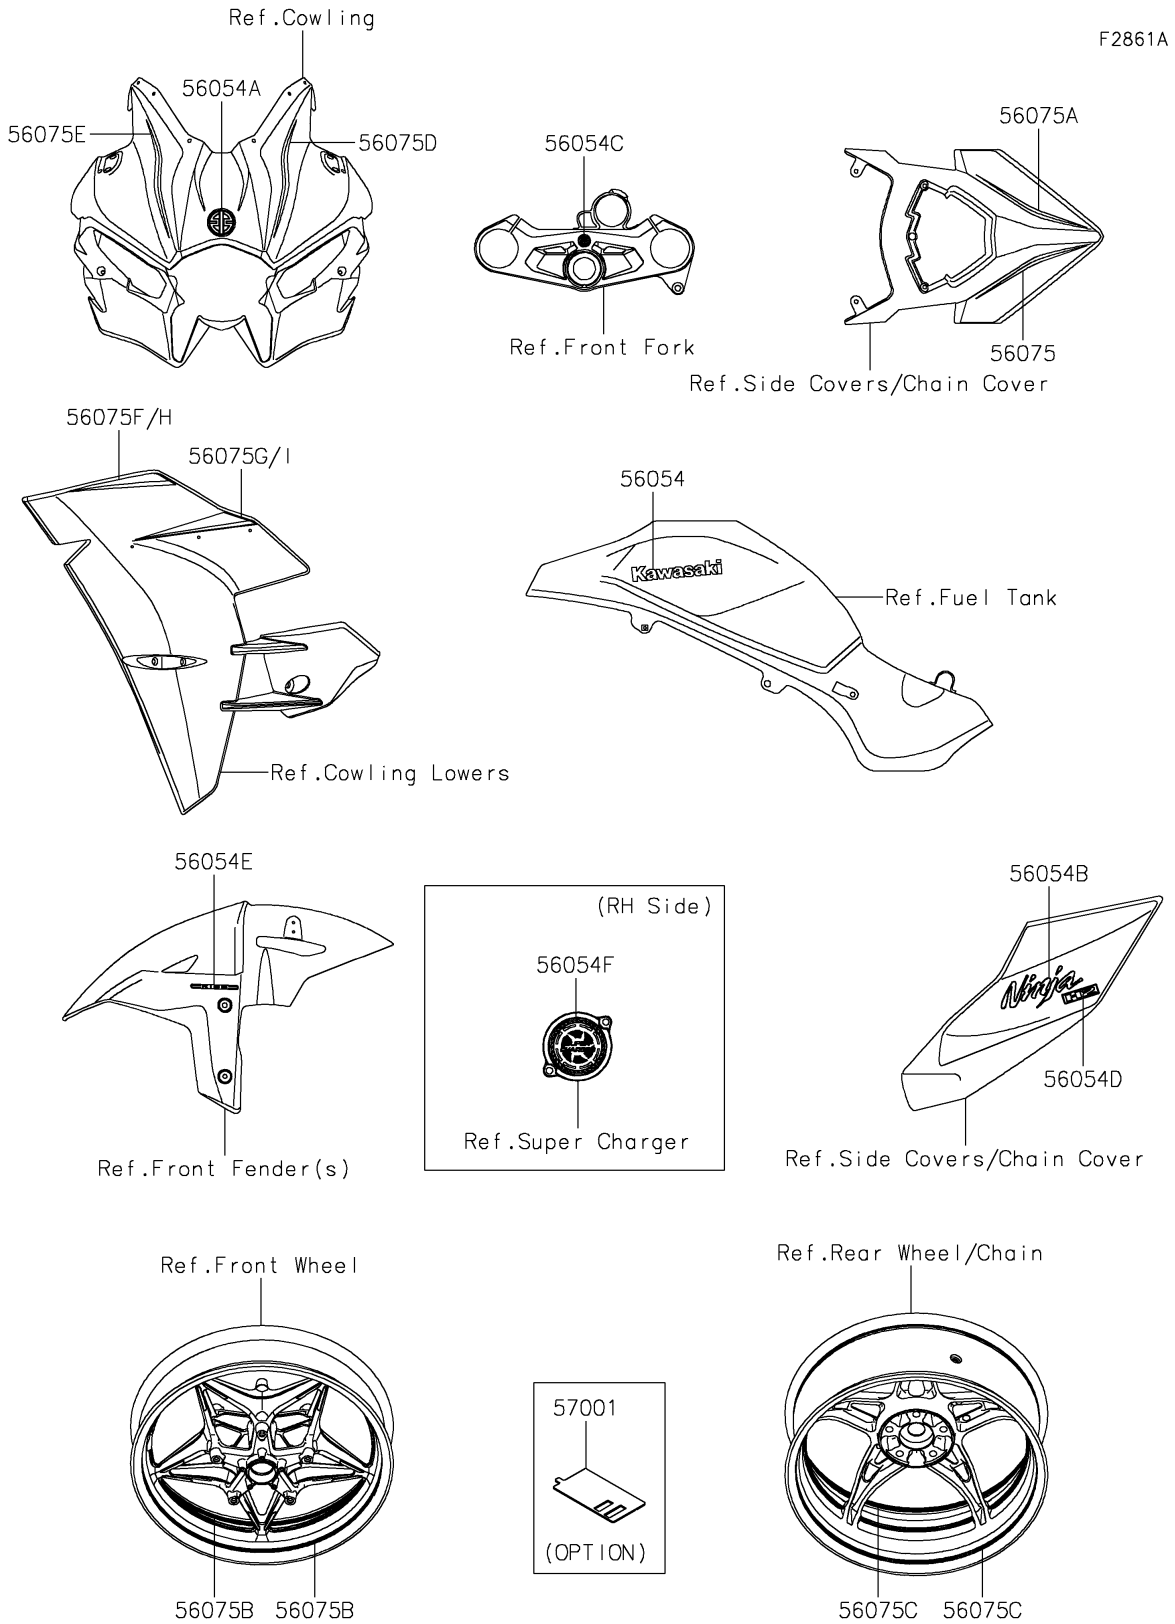

2021 NINJA H2[®]

PARTS DIAGRAM

Decals(JMANN/JMANL)

2021 NINJA H2[®]

PARTS LIST

Decals(JMANN/JMANL)

Kawasaki

Let the Good Times Roll[®]

ITEM NAME

PART NUMBER

QUANTITY
