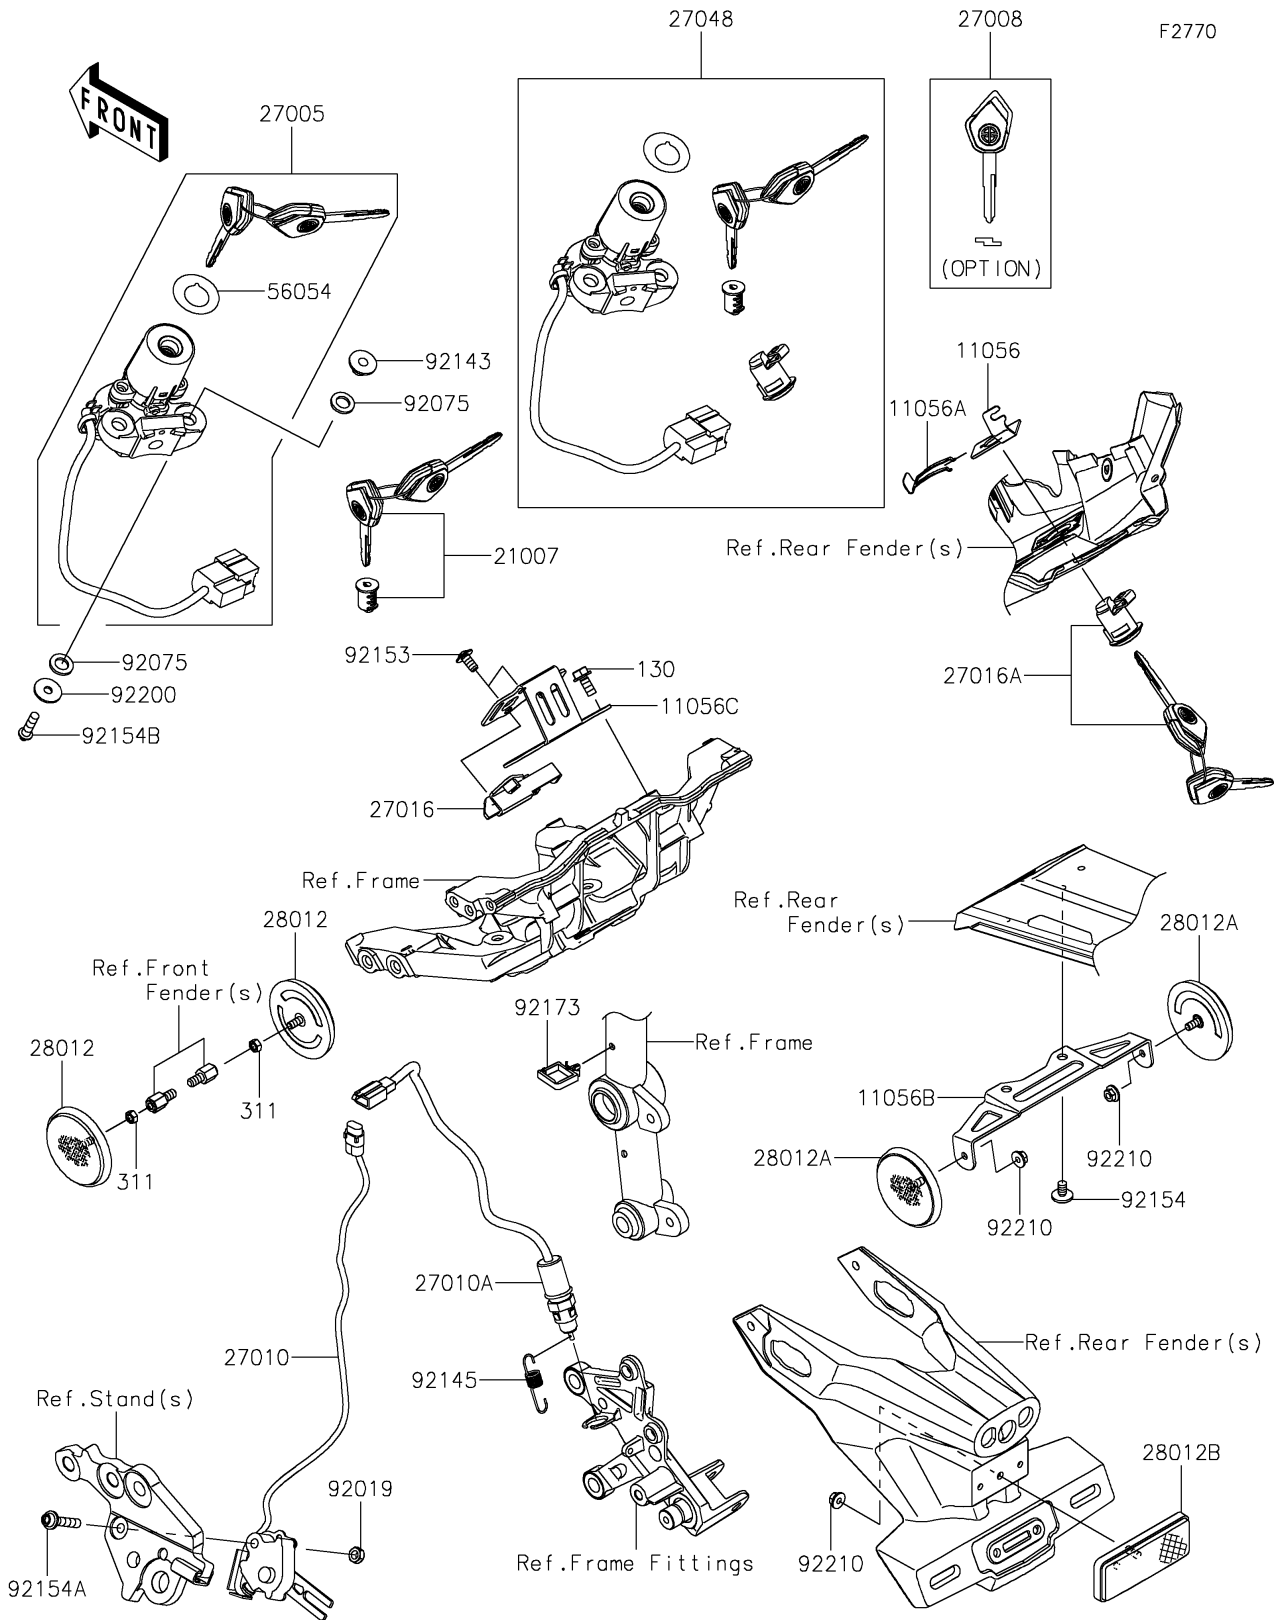

2021 NINJA H2[®]

PARTS DIAGRAM

Ignition Switch/Locks/Reflectors

2021 NINJA H2[®]

PARTS LIST

Ignition Switch/Locks/Reflectors

ITEM NAME

PART NUMBER

QUANTITY
